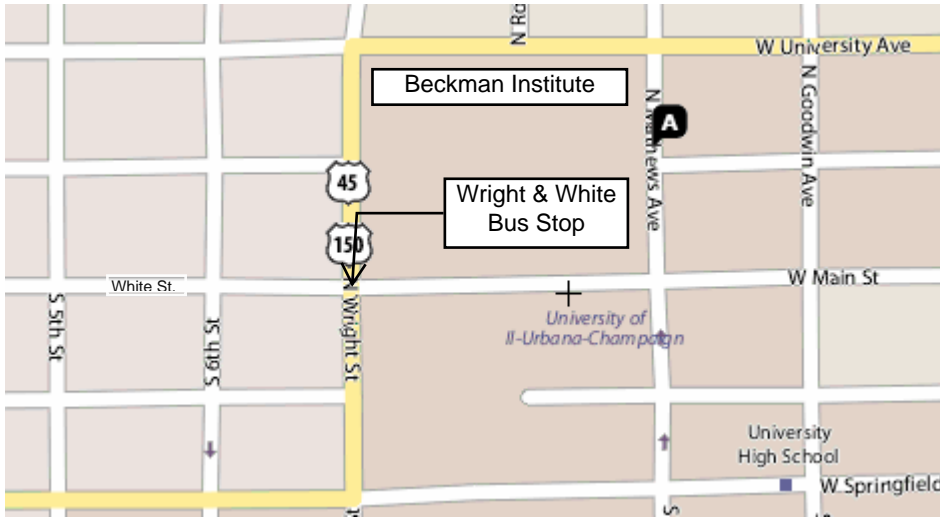

Bus Schedule for Commute from Beckman Institute to iHotel

Beckman Institute
405 N. Mathews Ave.
Urbana, IL

Take central elevator to 3rd floor, exit to the south, then head west, to 3100 block offices, e.g. 3151.

1900 S. First Street,
Champaign, Illinois
61820, 217.819.5000

Bus: 9A BROWN

Depart from White & Wright (near Beckman)	Arrive First & St. Mary's (iHotel)
6:04 PM	6:13 PM
6:26 PM	6:35 PM

Bus: 100S YELLOW

Depart from White & Wright (near Beckman)	Arrive First & Hazelwood (near iHotel)
7:02 PM	7:16 PM
7:27 PM	7:41 PM
7:57 PM	8:11 PM
8:27 PM	8:41 PM
8:57 PM	9:11 PM
9:27 PM	9:41 PM
9:57 PM	10:11 PM
10:27 PM	10:41 PM
10:57 PM	11:11 PM