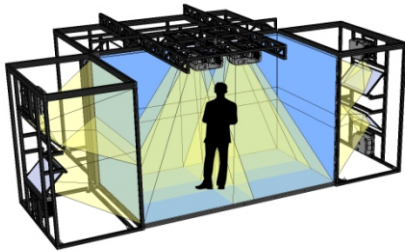

VisCube C4-T4™

CAVE Immersive 3D Display

Key Features:

- **Ultra Resolution CAVE** VR system
- **Small footprint:** fits into existing spaces
- Multi-screen Immersion: 3 walls and a floor
- Extra large **12' wide** front wall allows more viewers
- **3456x2160 or 4608x2880 resolution**
- Multi-use: mono, stereo 3D, tracked stereo 3D (VR)
- Custom configurations available

The **VisCube C4-T4™** is an **extreme resolution** CAVE immersive virtual reality system. It features rear-projection walls and a front projected floor. The 12' wide front wall and floor allow more viewers in the space than a standard 10' wide CAVE configuration. The VisCube C4-T4 is configured as a turn-key immersive virtual reality system, complete with a tracking system and graphics workstation. See datasheet below.

The VisCube C4-T4 can be installed in existing spaces. **The system fits within standard office 9' ceiling heights.** This eliminates time-consuming and costly room modifications.

VisCube C4-T4 Datasheet

Includes:

- 12 active stereo projectors (1920x1200 or 2560x1600)
- 12 digital edge blending boxes
- Free-standing aluminum structure with front-surface mirrors
- Raised floor surface, custom projector positioners
- Active stereo and 10 pairs of glasses
- Video, projector control, projector sync, and power cabling
- Integrated wire ducts for clean cabling
- Installed and calibrated on-site by Visbox, Inc.