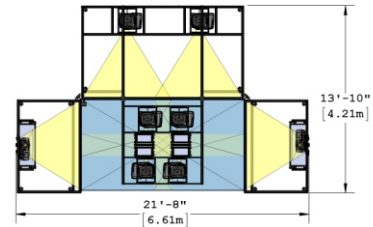

System Specifications

- Resolution: 3456x2160 or 4608x2880 front wall
3456x1920 or 4608x2560 floor
1920x2160 or 2560x2880 side walls
- Screens: 3 walls + 1 floor
- Screen size: 144" w x 90" h front wall, 144" w x 80" h floor
80" w x 90" h side walls
- Footprint: 24' w x 16.5' d x 9' h (approx)

The VisCube provides a high level of immersion using multiple life-size 3D display surfaces surrounding the user. With the addition of head tracking, virtual objects appear at human scale and users can manipulate their perspective with natural head movements. This ability to look in, out, and around virtual objects enhances the ability to visualize many types of data.

Other VisCube Models

- VisCube M2, M4: 10'-12' wide, 1920x1200
- VisCube C1, C2: 12' wide, 1920x1200 or 2560x1600
- VisCube C4: 12' wide, 1920x1200 or 2560x1600
- VisCube C4-T2: 10' wide, 2840x2560
- VisCube C4-T3: 12' wide, **4096x2560**
- VisCube C1,C2-4K, C4-4K: 14.25' wide, **4096x2160**