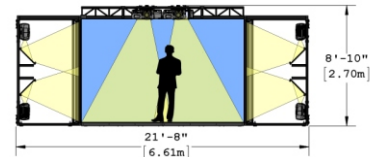

System Specifications

- Resolution: 3456x2160 or 4608x2880 front wall
3456x1920 or 4608x2560 floor
1920x2160 or 2560x2880 side walls
- Screens: 3 walls + 1 floor
- Screen size: 144" w x 90" h front wall, 144" w x 80" h floor
80" w x 90" h side walls
- Footprint: 24' w x 16.5' d x 9' h (approx)

The VisCube provides a high level of immersion using multiple life-size 3D display surfaces surrounding the user. With the addition of head tracking, virtual objects appear at human scale and users can manipulate their perspective with natural head movements. This ability to look in, out, and around virtual objects enhances the ability to visualize many types of data.

Other VisCube Models

- VisCube M2, M4: 10'-12' wide, 1920x1200
- VisCube C1, C2: 12' wide, 1920x1200 or 2560x1600
- VisCube C4: 12' wide, 1920x1200 or 2560x1600
- VisCube C4-T2: 10' wide, 2840x2560
- VisCube C4-T3: 12' wide, **4096x2560**
- VisCube C1,C2-4K, C4-4K: 14.25' wide, **4096x2160**