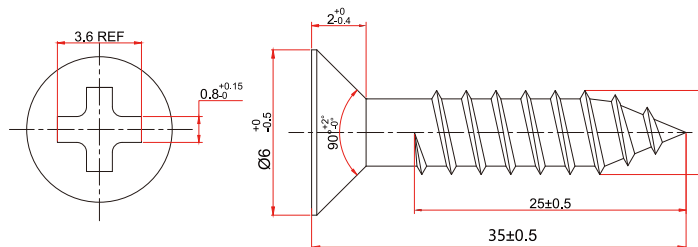

General

Screw Size

Mounting screw size:

microSD card slot cover screw size: