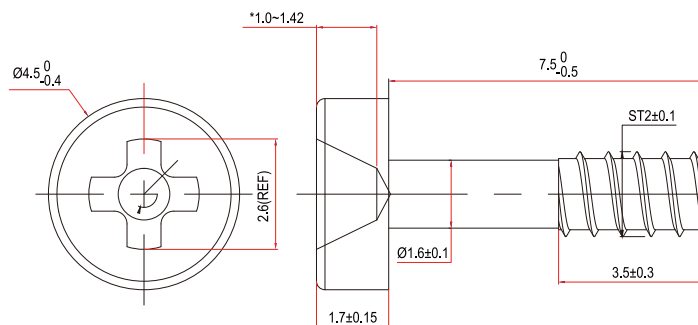

General

Screw Size

Mounting screw size:

microSD card slot cover screw size:

Dimensions

Doorbell Dimensions: 2.13 × 1.97 × 1.52 in (150 × 50 × 38.4 mm)

Chime Dimensions:

US/JP Version: 2.87×1.85×1.71 in (73×46.9×43.5 mm)

EU Version: 2.87 × 2.15 × 1.89 in (73×54.6×48 mm)

UK Version: 2.87×2.45×1.71 in (73×62.3×43.5 mm)

KR Version: 2.87×2.46×1.71 in (73×62.4×43.5mm)

AU Version: 2.87×2.01×1.71 in (73×51×43.5 mm)

<p>General</p>	<p>Package Contents</p>	<p> Tapo D210 Video Doorbell Camera × 1 Tapo Doorbell Chime × 1 Mounting Bracket × 1 Horizontal Mounting Wedge × 1 Mounting Template × 1 3M Adhesive × 1 Foam Pad × 1 Mounting Screws × 3 Mounting Anchors × 3 Mounting Wedge Screws × 5 Doorbell Detaching Pin × 1 Quick Start Guide × 1 USB Adapter Cable × 1 </p>
-----------------------	-------------------------	----------------------------------------------------------------------------------------------------------------------------------------------------------------------------------------------------------------------------------------------------------------------------------------------------------------------------------------------------------------------------------------------------------------------------------------------------------------------------------------------------------------------------