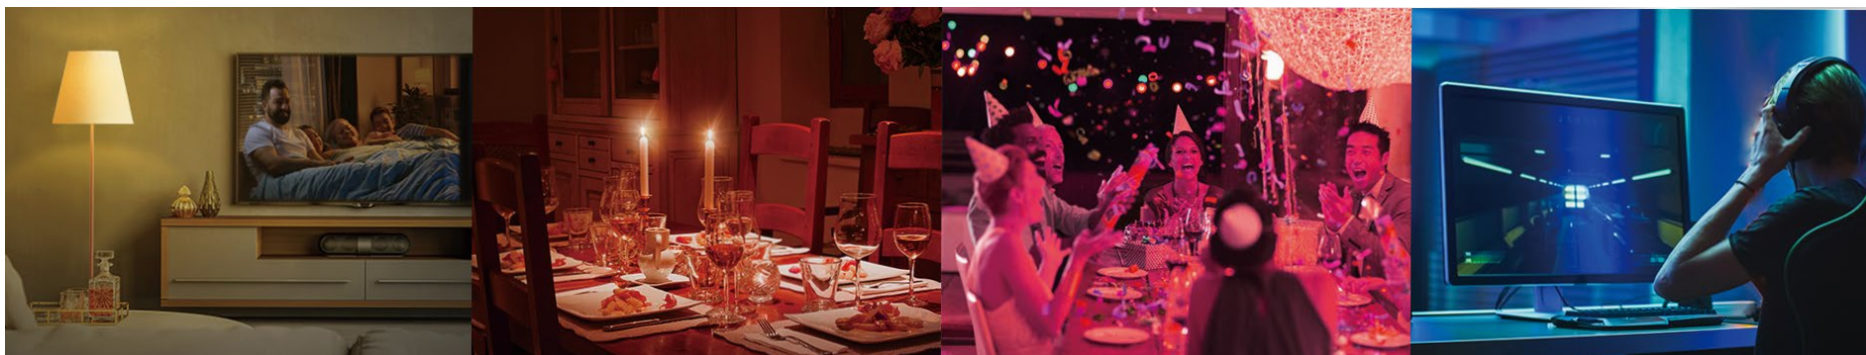

Immersive Lighting for Any Scenario