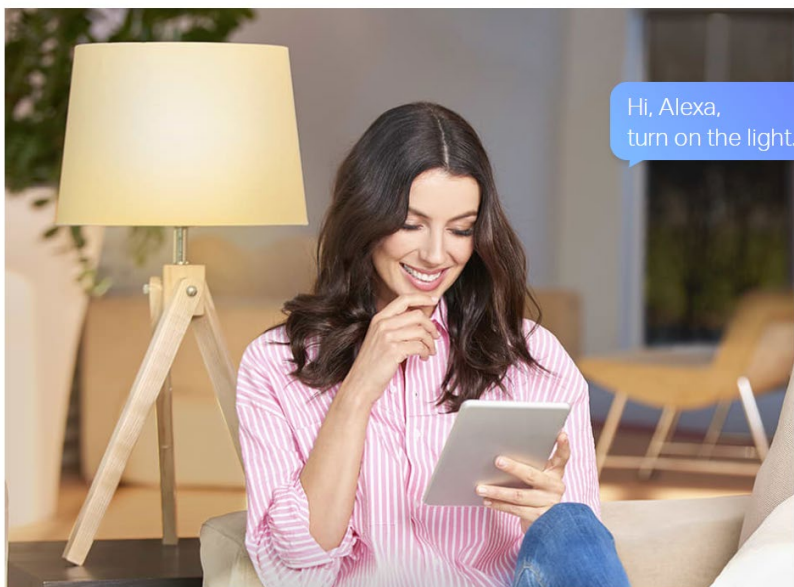

- **App Control**

Manage all lights at your fingertips, easily like never before.

- **Preset**

Save and preset your favorite lightings for multiple scenarios.

Immersive Lighting for Any Scenario

// Highlights

Free Up Your Hands with Voice Control

You can use Amazon Alexa or Google Assistant to control your devices with voice commands like "Alexa, turn on the light please".

A Deterrent for Your Home

Away Mode, a feature that intelligently simulates someone being home by turning the light on and off, makes it appear that someone is home when you're on long trips to keep away people with ill intent.