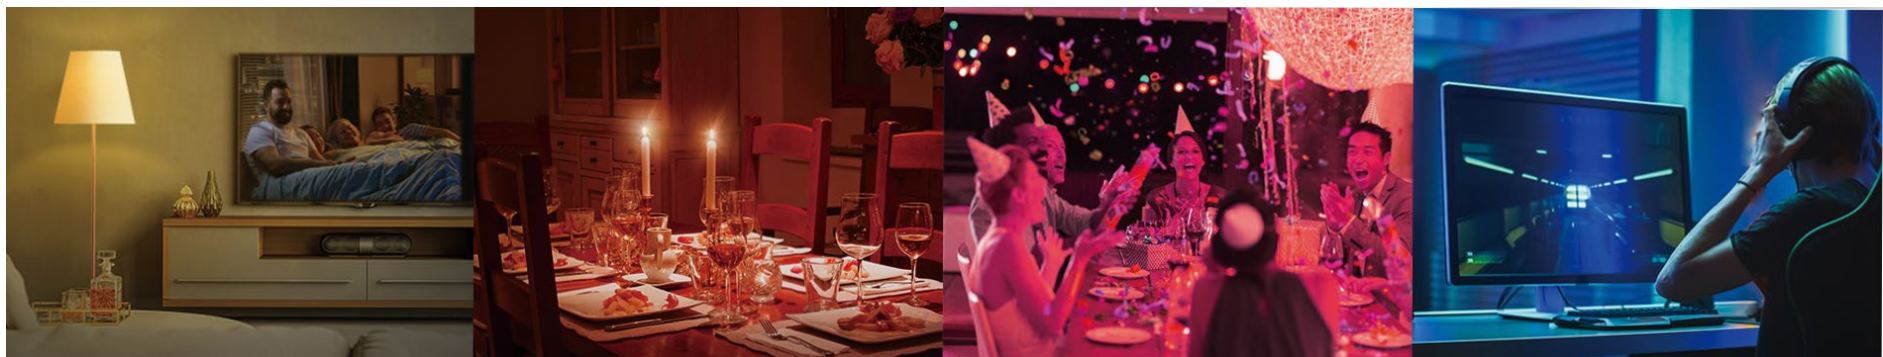

Immersive Lighting for Any Scenario