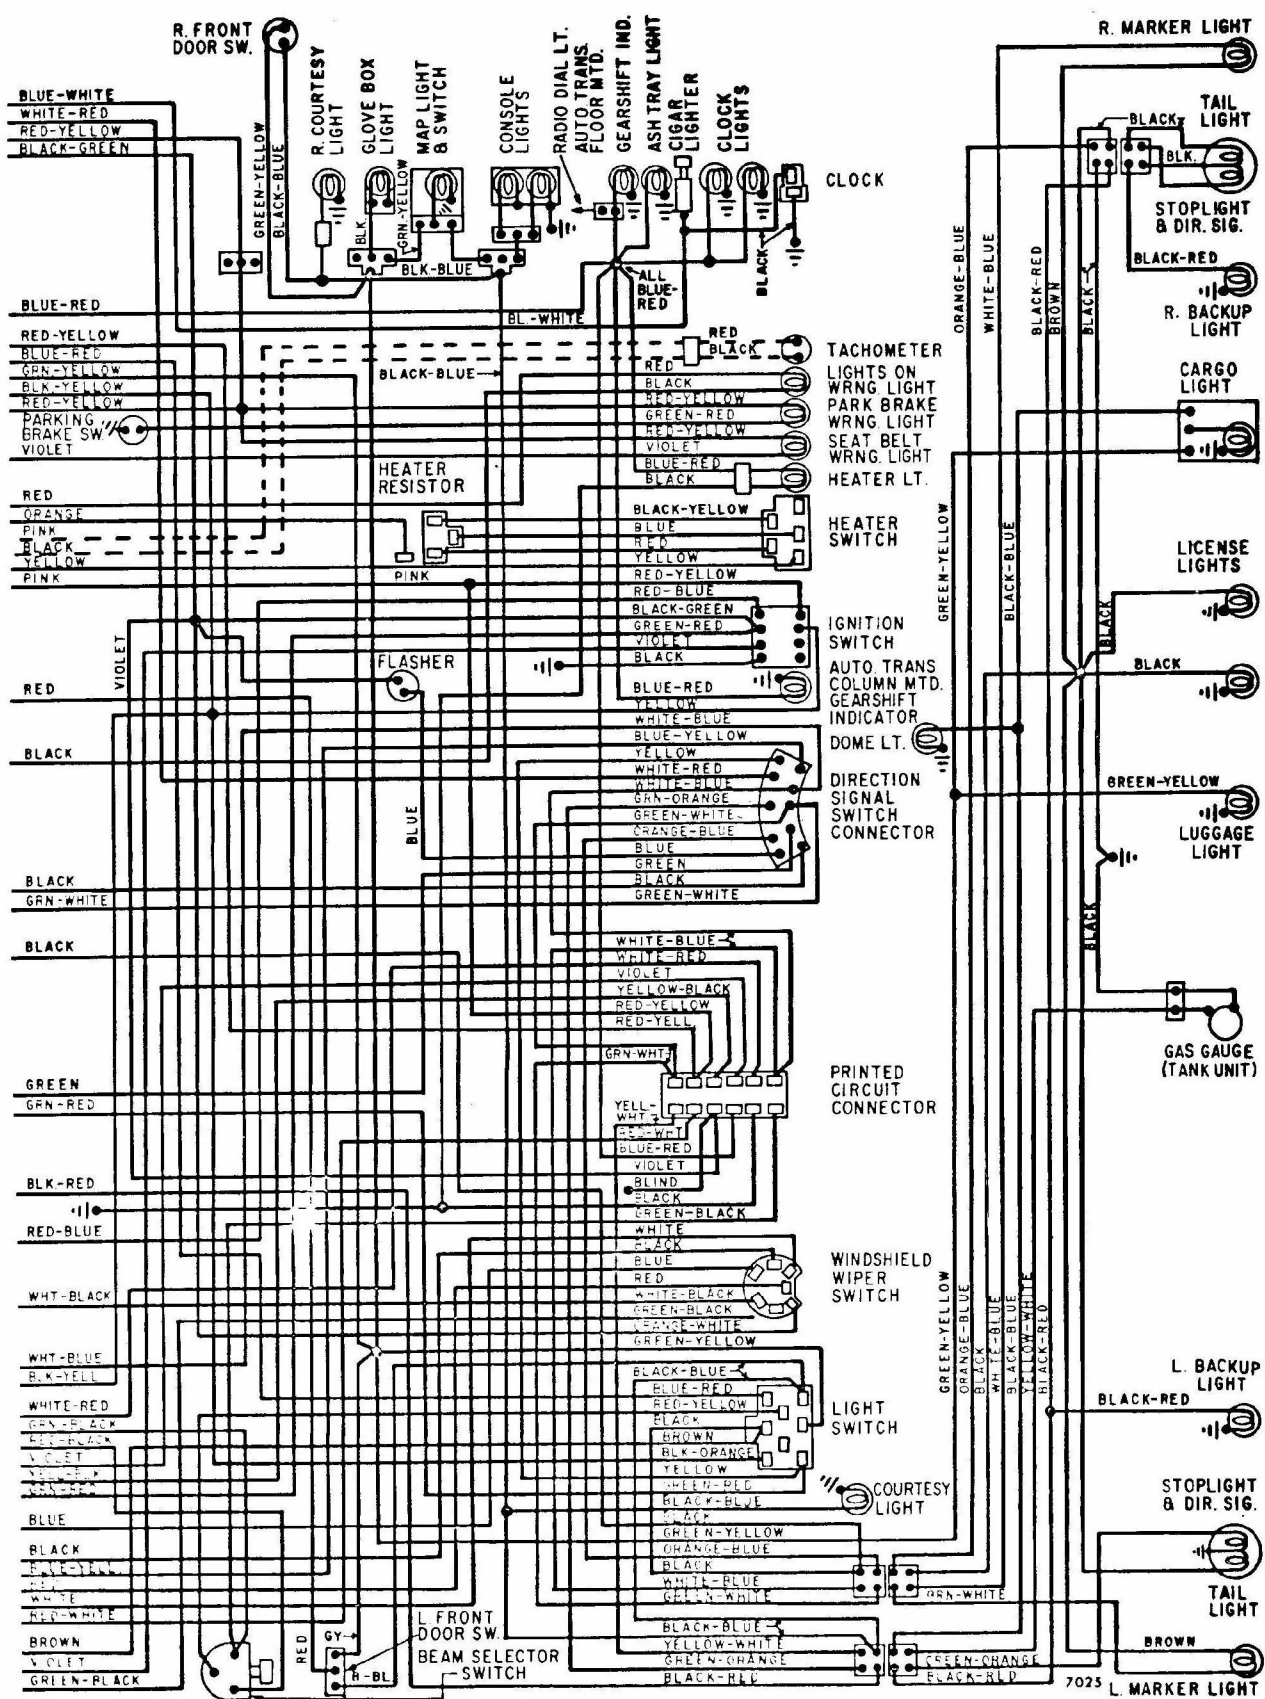

FORD TORINO 1970

FORD TORINO 1970

**Ford, All Models Except Mustang
Mercury, All Models Except Cougar
Thunderbird**

SPEED CONTROL WIRING DIAGRAM

FORD VACUUM DOOR LOCK SCHEMATIC

FORD 6-WAY WIRING DIAGRAM

FORD MOTOR CO.

TYPICAL TAILGATE WIRING DIAGRAM

FORD POWER WINDOW WIRING DIAGRAM