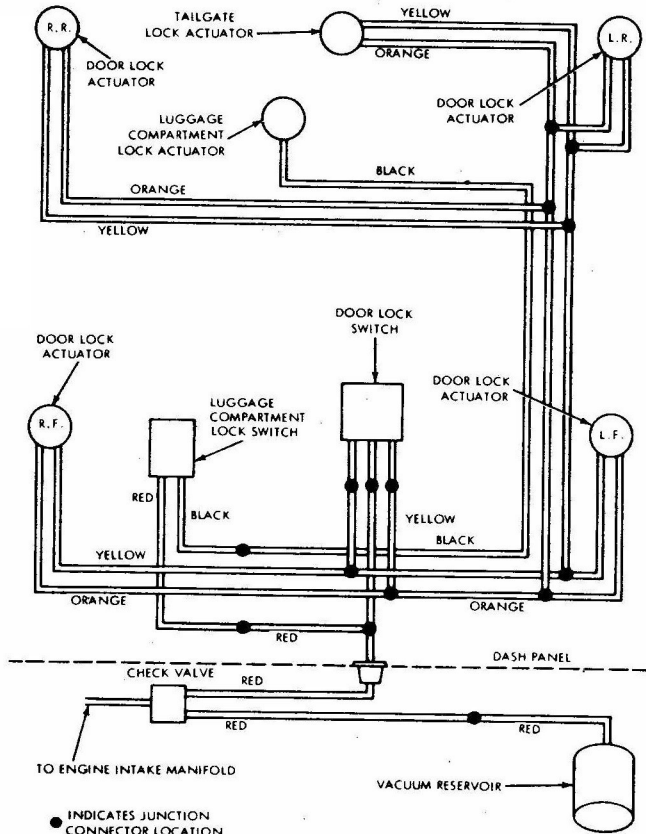

FORD TORINO 1970

FORD TORINO 1970

**Ford, All Models Except Mustang
Mercury, All Models Except Cougar
Thunderbird**

SPEED CONTROL WIRING DIAGRAM

FORD VACUUM DOOR LOCK SCHEMATIC

FORD 6-WAY WIRING DIAGRAM

FORD MOTOR CO.

TYPICAL TAILGATE WIRING DIAGRAM

FORD POWER WINDOW WIRING DIAGRAM