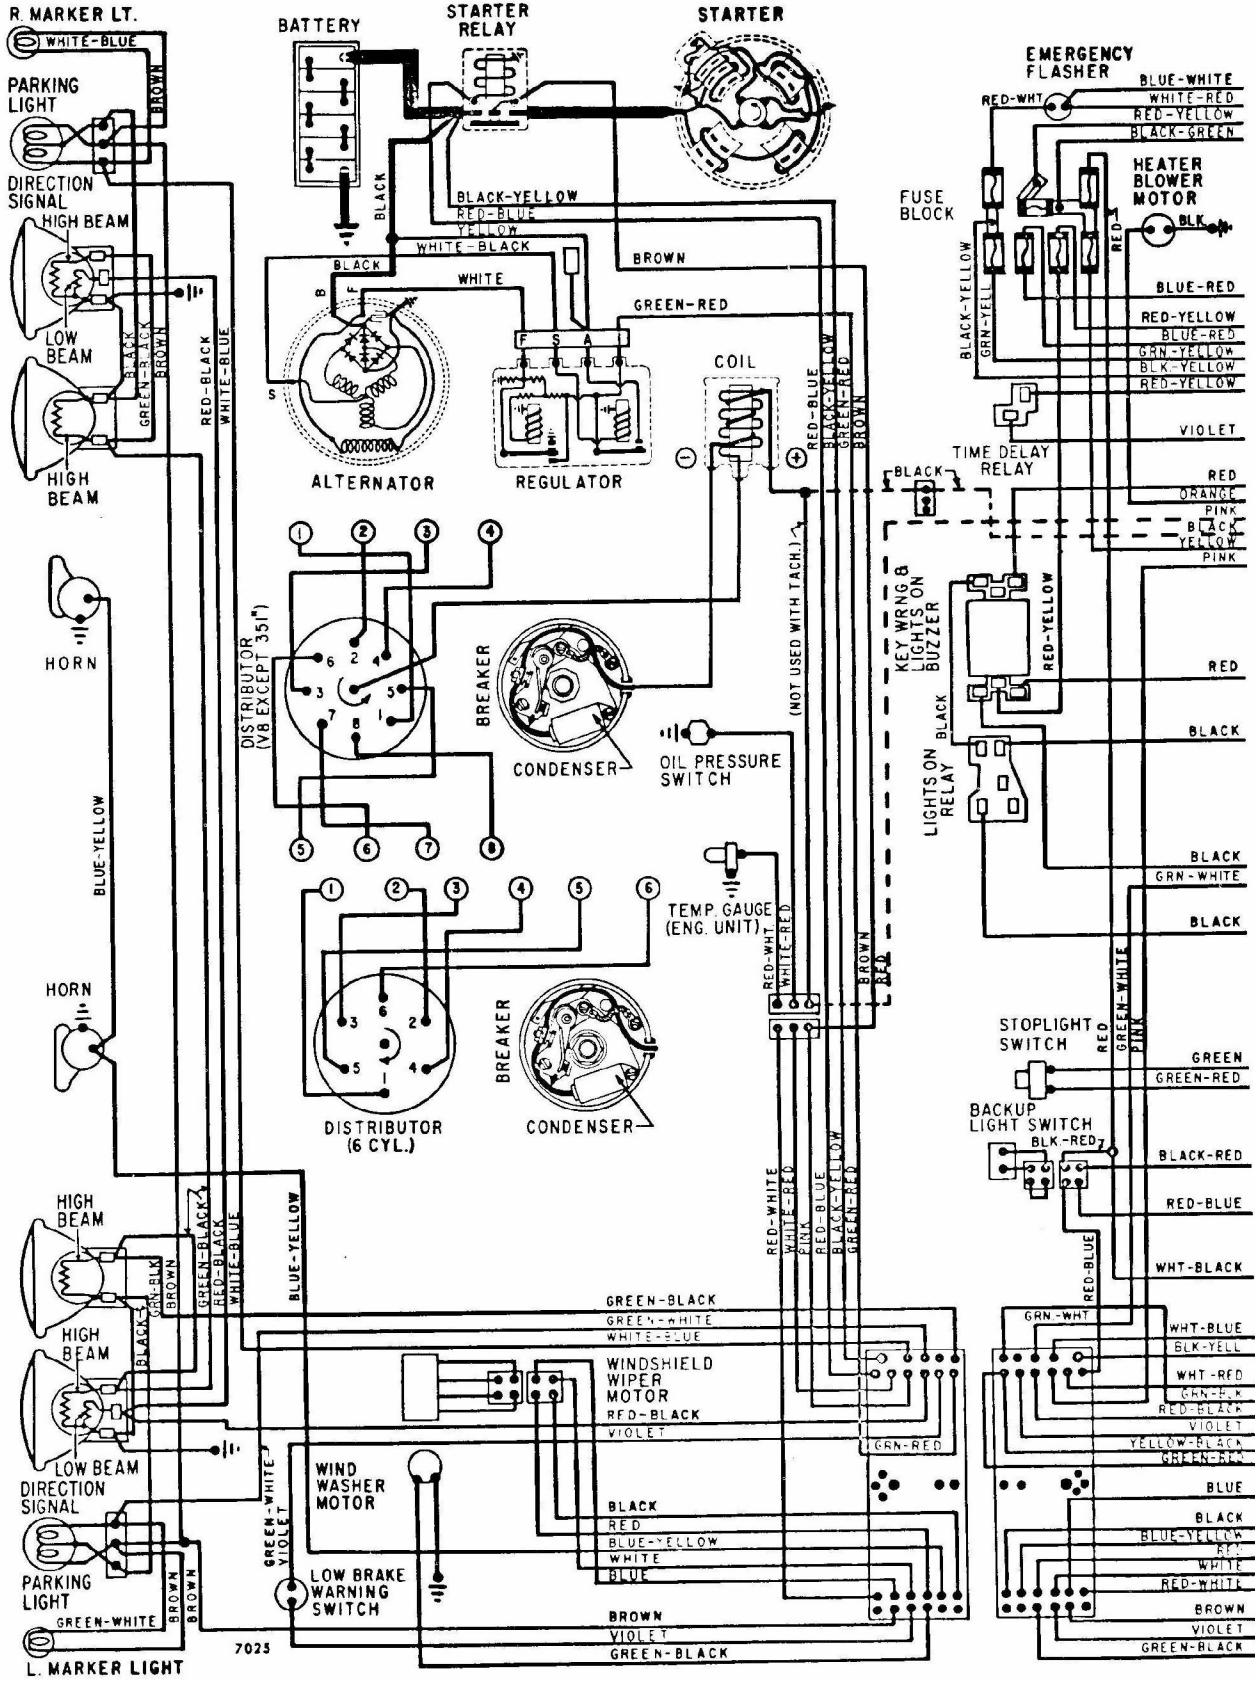

FORD TORINO 1970

FORD TORINO 1970

**Ford, All Models Except Mustang
Mercury, All Models Except Cougar
Thunderbird**

SPEED CONTROL WIRING DIAGRAM

FORD VACUUM DOOR LOCK SCHEMATIC

FORD 6-WAY WIRING DIAGRAM

FORD MOTOR CO.

TYPICAL TAILGATE WIRING DIAGRAM

FORD POWER WINDOW WIRING DIAGRAM