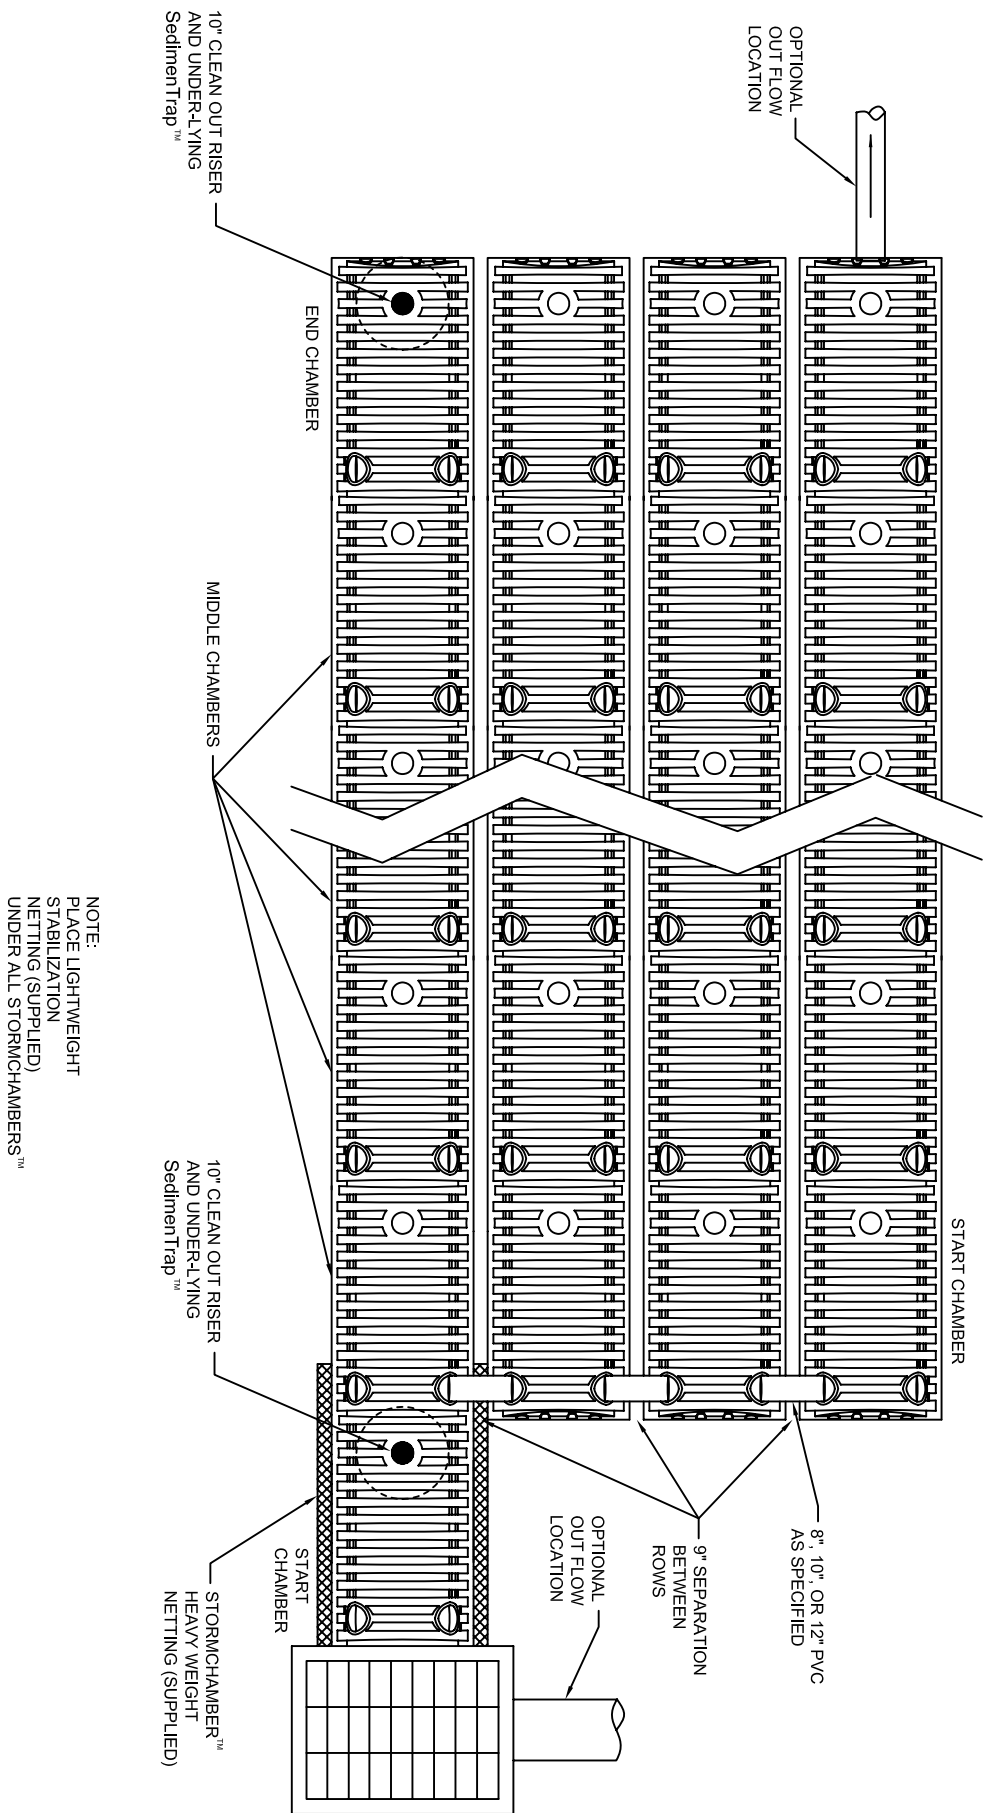

EXAMPLE CONFIGURATION DIRECT CONNECT

FOR PRICING AND AVAILABILITY CONTACT:
StormChamber™
TOLL FREE: 1-877-426-9128
e-mail: info@stormchambers.com
WWW.STORMCHAMBERS.COM

StormChamber™
DETAILS
AND NOTES

StormChamber™
TOLL FREE: 1-877-426-9128
e-mail: info@stormchambers.com
WWW.STORMCHAMBERS.COM

DATE	DO NOT SCALE
REV.	000000
SIZE	1" = 1'
TITLE	