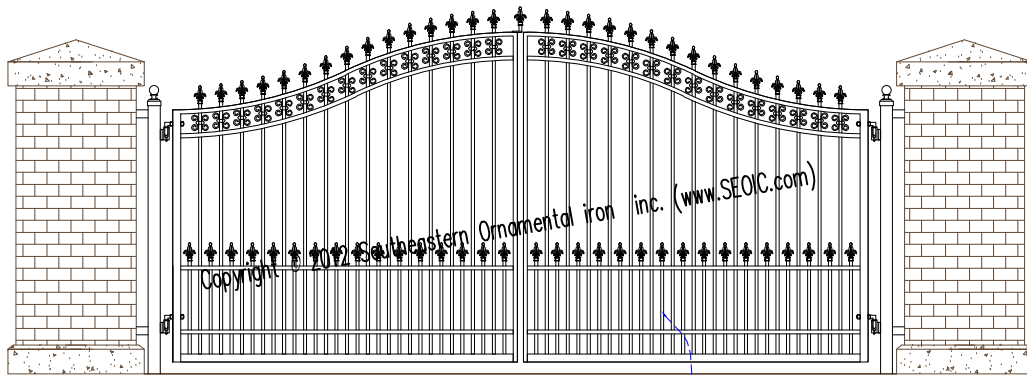

SEO-VG-B18

Tight Picket Spacing for Small Pets

  Southeastern Ornamental Iron Co. Inc. Ph: 904-292-0833 Fx: 904-292-0588 www.SEOIC.com	Drive Gates 2012	Custom Driveway Gates	06
		Ph: 7-29-12 AS NOTED