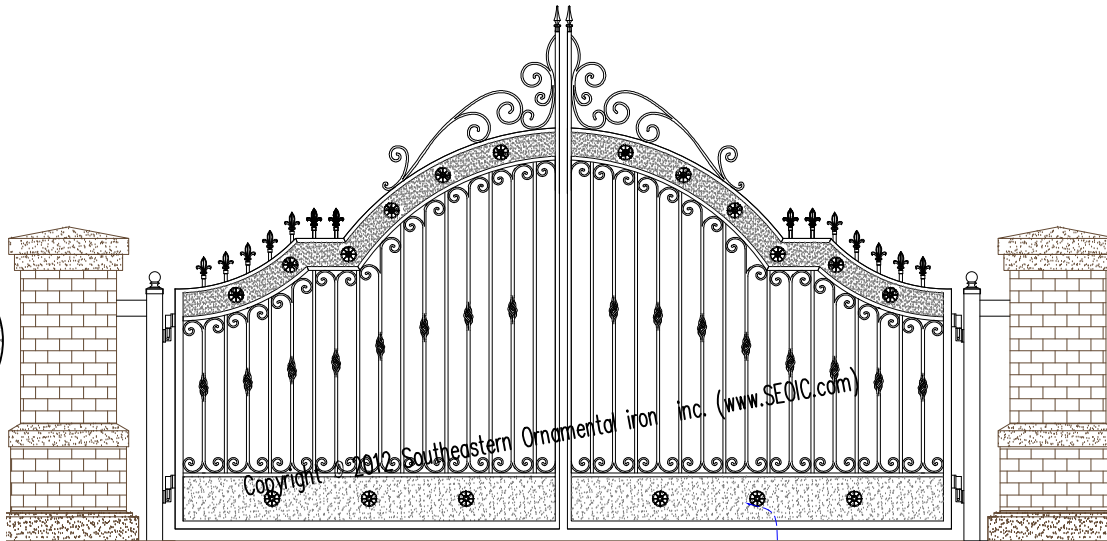

SEO-VG-B22

Hammered Plate

↑

  Ph: 904-292-0833 Fx: 904-292-0588 www.SEOIC.com	Drive Gates 2012	Custom Driveway Gates	08
		7-29-12 AS NOTED