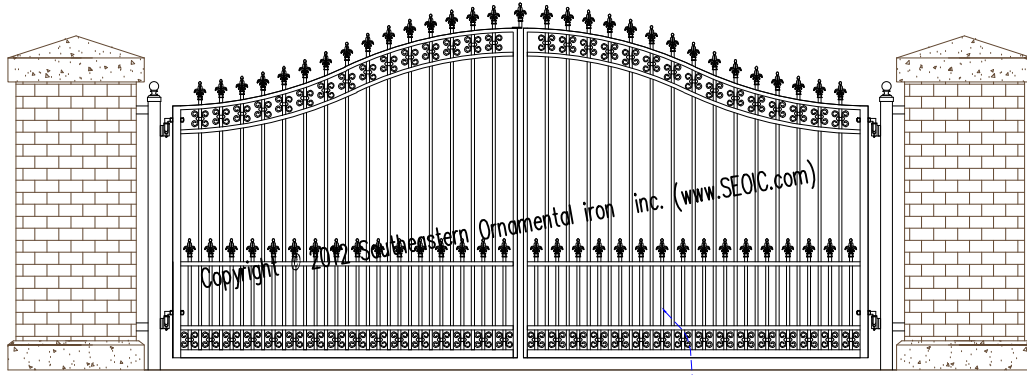

SEO-VG-B16

SEO-VG-B17

SEO-VG-B18

Tight Picket Spacing for Small Pets

 Southeastern Ornamental Iron Co. Inc. Ph: 904-292-0833 Fx: 904-292-0588 www.SEOIC.com	Drive Gates 2012	Custom Driveway Gates	06
		Ph: 7-29-12 AS NOTED	