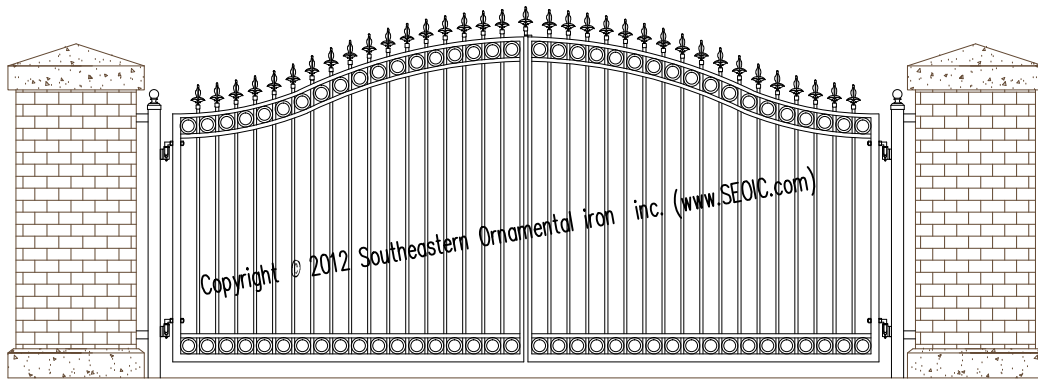

SEO-VG-B05