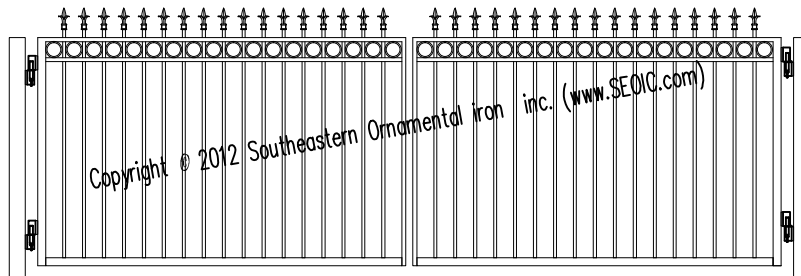

SEO-VG-B31

SEI 904-292-0933 904-292-0588 www.SEOIC.com	Project Name and Address Drive Gates 2012	Product Custom Driveway Gates	Quantity 13		
				Date 7-29-12	Notes AS NOTED