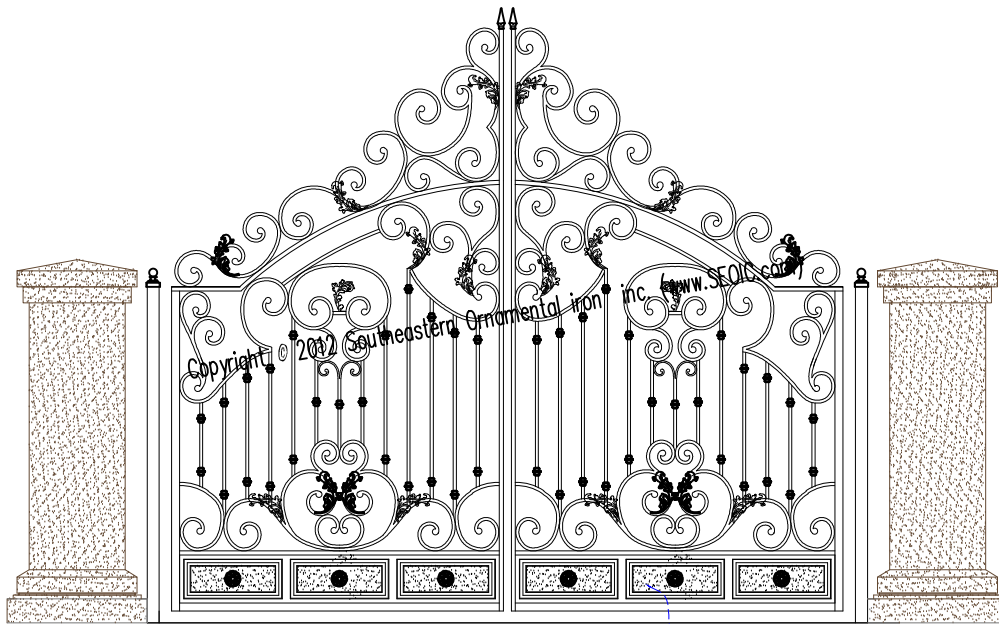

Custom Driveway Gates

by: Southeastern Ornamental Iron Co, Inc.
"Quality Without Question"

Our Custom Driveway Gates are of the highest quality on the market. They are manufactured in heavy gauge aluminum making them a lifetime product. Because our products are custom made, we can achieve any imaginable design and application. We do build iron gates upon request although we highly recommend aluminum.

SEO-VG-B20

Hammered Plate

SEO-VG-B21

SEO-VG-B22

Hammered Plate

↑

 Ph: 904-292-0833 Fx: 904-292-0588 www.SEOIC.com	Drive Gates 2012	Custom Driveway Gates	08
		7-29-12 AS NOTED	

SEO-VG-B23

SEO-VG-B19

Hammered Plate

SEO-VG-B24

Custom Gate Posts

<p> Southeastern Ornamental Iron Co. Inc. Ph: 904-292-0833 Fx: 904-292-0588 www.SEOIC.com </p>	<p>Product Name and Address</p> <p>Drive Gates 2012</p>	<p>Product Name and Address</p> <p>Custom Driveway Gates</p> <p>7-29-12</p> <p>AS NOTED</p>	<p>Quantity</p> <p>9</p>
---	---	---	--------------------------