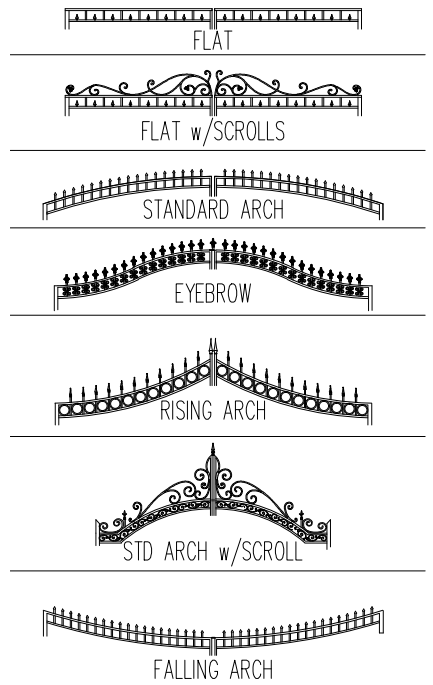

- How to Measure
- (A) Left Side Height
 - (B) Right Side Height
 - (C) Width Between Columns
 - (D) Overall Width if Stand Alone (Without Columns)
 - (E) Gate Post Mounts To Column (Standard)
 - (F) Gate Post Stands Alone
 - (G) Heavy Duty Adjustable Hinge Mounts To Post
 - (H) Heavy Duty Adjustable Hinge Mount Directly To Column.

Heavy Duty Adjustable Hinge
w/ Zinc Grease Fitting
Mounted to Post

Heavy Duty Adjustable Hinge
w/ Zinc Grease Fitting
Mounted to Column

Column / Post
Mounting Options

ARCH STYLES

Tight Picket Spacing
for Small Pets