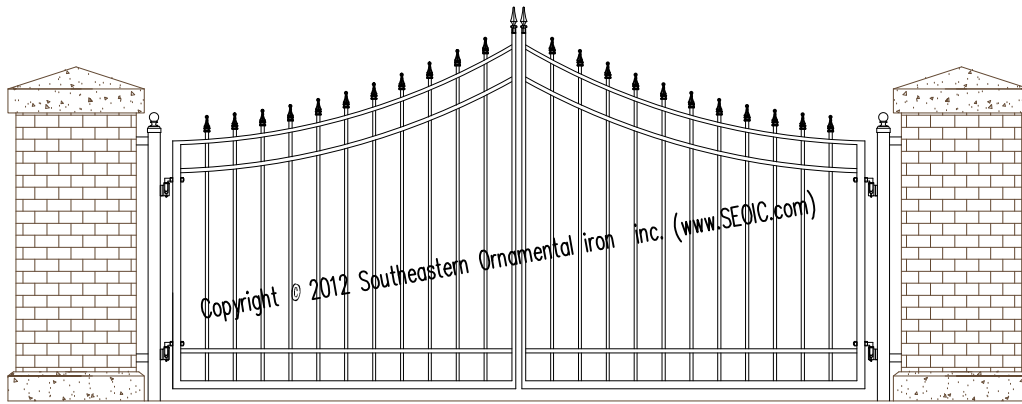

SEO-VG-B12

Southeastern Ornamental Iron Co. Inc. Ph: 904-292-0933 Fx: 904-292-0588 www.SEOIC.com	Project Name and Address	Client	Block
	Drive Gates 2012	Custom Driveway Gates	04
		7-29-12	
		AS NOTED