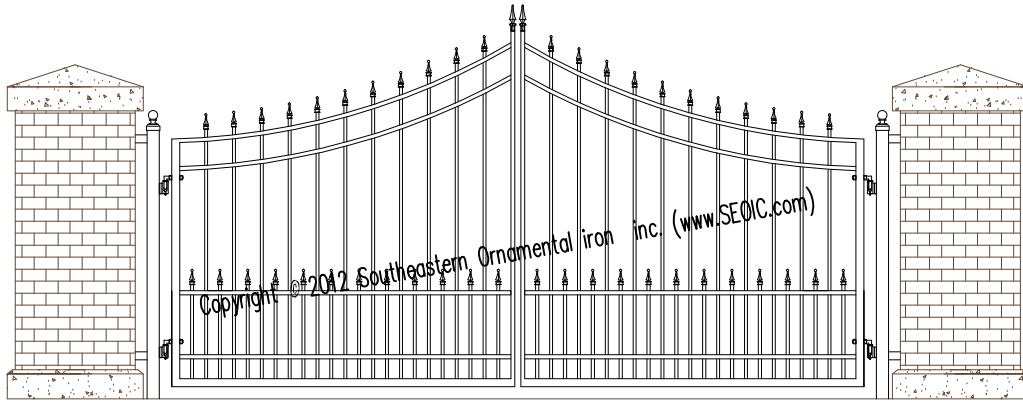

SEO-VG-B10

SEO-VG-B11

SEO-VG-B12

<p>Southeastern Ornamental Iron Co. Inc.</p> <p>Ph: 904-292-0933 Fx: 904-292-0588 www.SEOIC.com</p>	Project Name and Address	Client	Block
	Drive Gates 2012	Custom Driveway Gates	04
		7-29-12	
		AS NOTED	