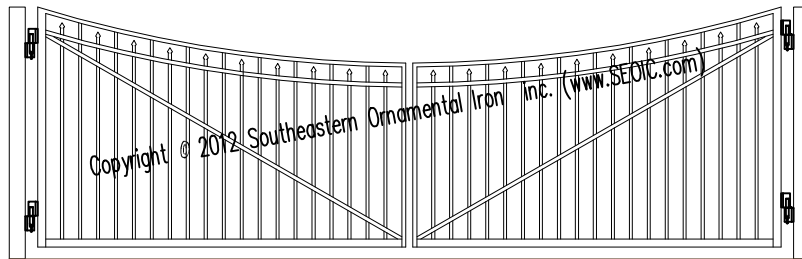

SEO-VG-B27