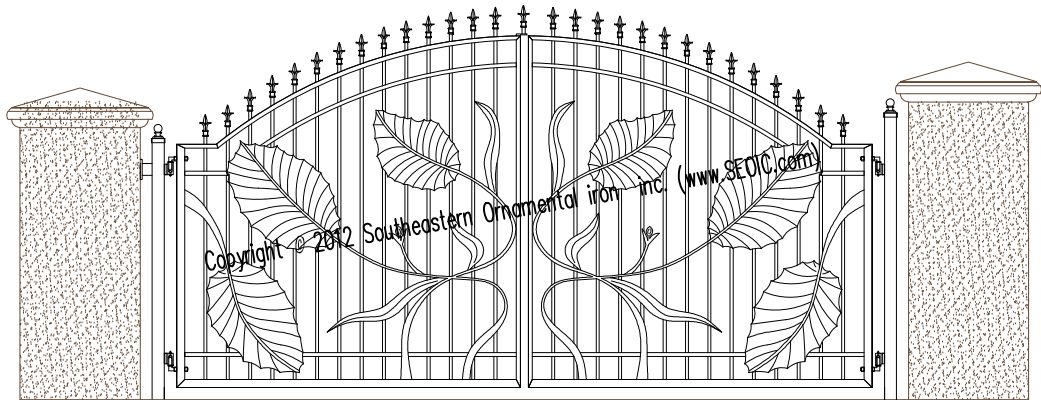

SEO-Art-Tropical