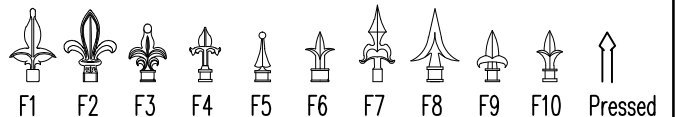

Finial Options

Ph: 904-292-0833 Fx: 904-292-0588 www.SEOIC.com	Drive Gates 2012	Custom Driveway Gates	Options	
		7-29-12		NTS