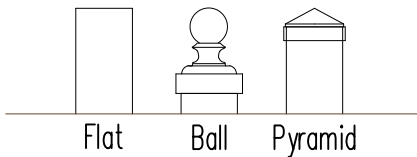

Post Tops

*Gate options may be applied to any application such as: Slide Gates, Double or Single Gates.