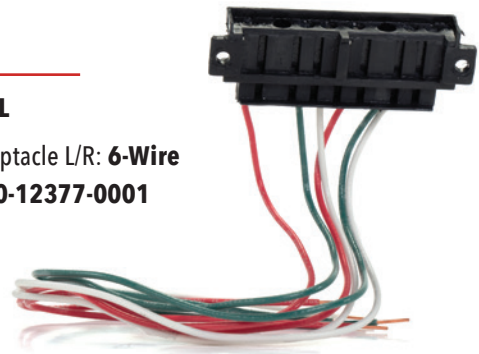

DOOR REPAIR PARTS FOR ANTHONY, GEMTRON & HUSSMANN DOORS

ELECTRICAL REPLACEMENT ITEMS

SE-HP-L-SLV

Hinge Pin with Leads: **Silver**
Anthony PN: **60-10847-0003**

SE-HP-L-BLK

Hinge Pin with Leads: **Black**
Anthony PN: **60-10847-0004**

SE-HP-NL-SLV

Hinge Pin NO Leads: **Silver**
Anthony PN: **60-10848-0001**

SE-HP-NL-BLK

Hinge Pin NO Leads: **Black**
Anthony PN: **60-10848-0002**

SE-EHPR-3-SGL

Hinge Pin Receptacle L/R: **3-Wire**
Anthony PN: **60-12376-0001/0002**

SE-EHPR-6-DBL

Hinge Pin Receptacle L/R: **6-Wire**
Anthony PN: **60-12377-0001**

SIGMA PART NO.	DESCRIPTION	ANTHONY CROSS PART NO.
SE-HP-L-SLV	Anthony Hinge Pin with Leads - Silver	60-10847-0003
SE-HP-L-BLK	Anthony Hinge Pin with Leads - Black	60-10847-0004
SE-HP-NL-SLV	Anthony Hinge Pin with NO Leads - Silver	60-10848-0001
SE-HP-NL-BLK	Anthony Hinge Pin with NO Leads - Black	60-10848-0002
SE-EHPR-3-SGL	Electrical Hinge Pin Single Receptacle L/R - 3-Wire	60-12376-0001/0002
SE-EHPR-6-DBL	Electrical Hinge Pin Double Receptacle - 6-Wire	60-12377-0001

Oversized Hold Open Hardware and Kit
Anthony PN: **02-14649-01 Oversize**

SIGMA PART NO.	DESCRIPTION	ANTHONY CROSS PART NO.
SE-TMR-SLV	Silver Torque Master Reversible for Anthony Door - 1 pack	02-10568-0001
SE-TMR-SLV-6	Silver Torque Master Reversible for Anthony Door - 6 pack	02-10568-0001
SE-TMR-BLK	Black Torque Master Reversible for Anthony Door - 1 pack	02-10568-0003
SE-TMR-BLK-6	Black Torque Master Reversible for Anthony Door - 6 pack	02-10568-0003
SE-TR-29-HEX	29" Torque Rod with Hex Base for Anthony Door	02-10308-0007
SE-TR-29-HEX10	29" Torque Rod with Hex Base for Anthony Door - 10 pack	02-10308-0007
SE-DHO-ASSY	Anthony Hold Open Assy with Hardware	02-14649-0001
SE-DHO-OS-ASSY	Anthony Hold Open Assy with Oversize Hardware	02-14649-0001 OVERSIZE
SE-DHO-OS-HDW	Anthony Hold Open Oversize Hardware Only	