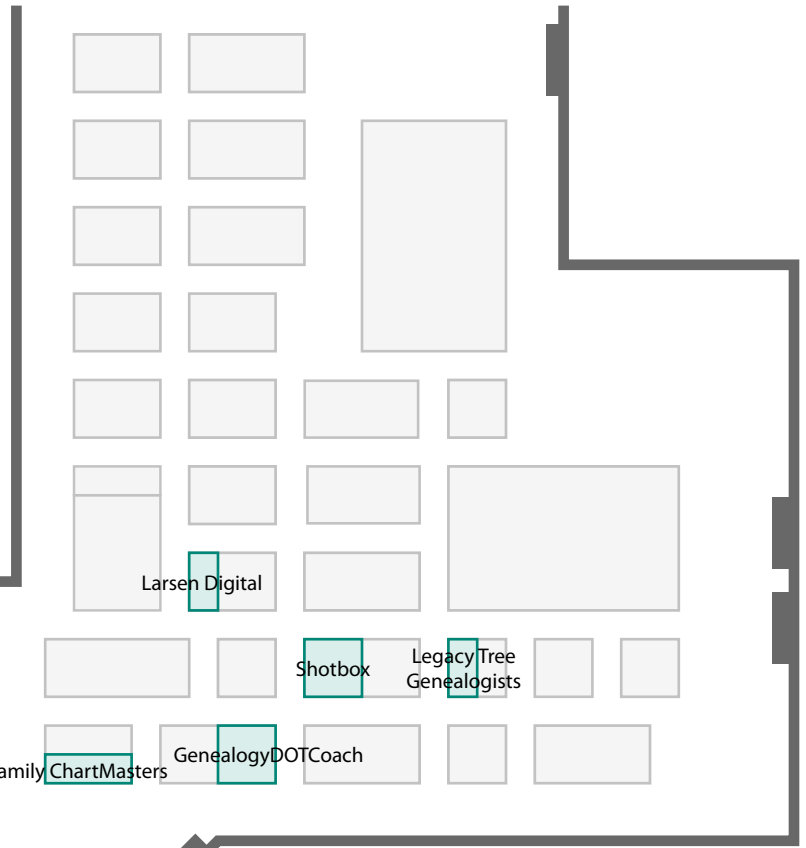

RootsMagic[★] DAILY GIVEAWAY

To Enter:

1. Find the RootsMagic Daily Giveaway Entry Form in your attendee bag. Forms are also available at our booth.
2. Complete the word search puzzle on the entry form.
3. Drop off your completed entry form at the RootsMagic booth in the Expo Hall (#723).
4. Come back to the RootsMagic booth **every day** at **12:50 pm** for our daily prize drawings. **You must be present to win.**

Be sure to stop by the booths of those who donated prizes and thank them for supporting the RootsMagic community!