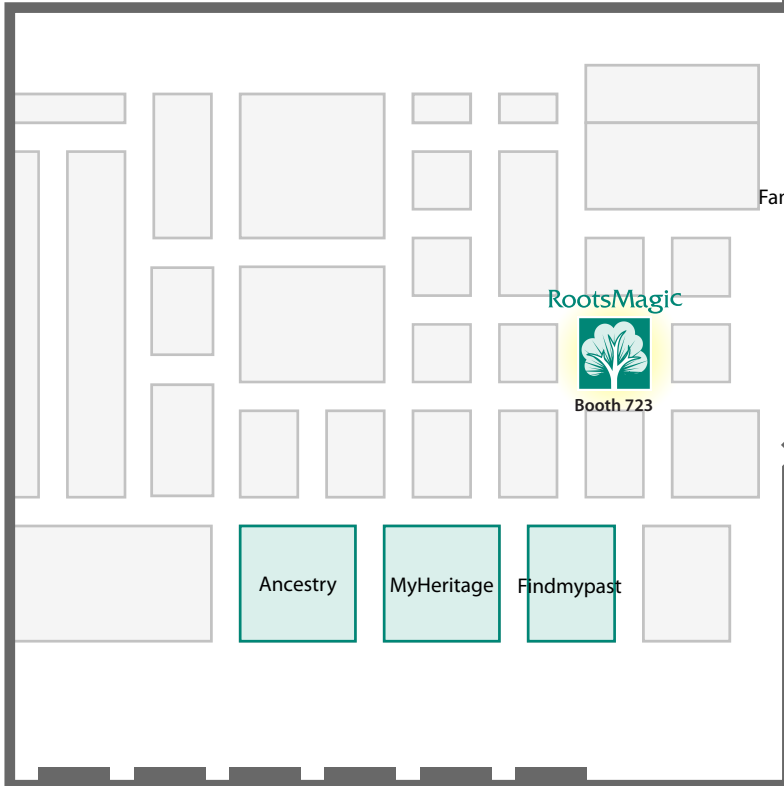

RootsMagic[★] DAILY GIVEAWAY

To Enter:

1. Find the RootsMagic Daily Giveaway Entry Form in your attendee bag. Forms are also available at our booth.
2. Complete the word search puzzle on the entry form.
3. Drop off your completed entry form at the RootsMagic booth in the Expo Hall (#723).
4. Come back to the RootsMagic booth **every day** at **12:50 pm** for our daily prize drawings. **You must be present to win.**