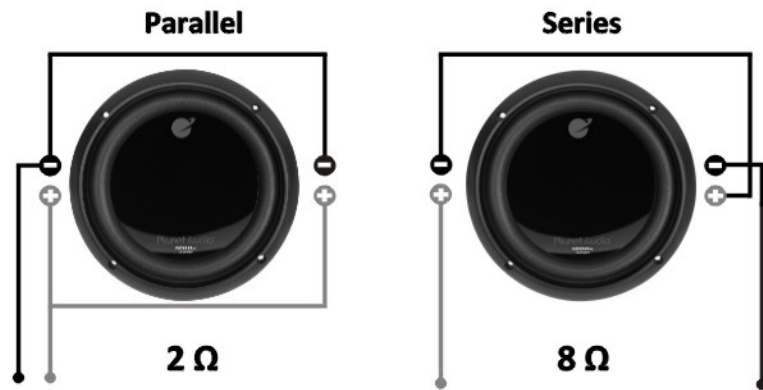

AC10D 10" (25 cm) Subwoofer

- ***Dual 4 Ω Voice Coils***
- ***1500 W Peak Power Handling***
- ***Customizable Trim Ring***
- ***Operates in a sealed or ported enclosure***

Wiring your Subwoofer

Multiple Subwoofers

Product Specifications

Impedance	Dual 4 Ω
Resonant Frequency	39 Hz
Qts	0.801
Qms	4.47
Qes	0.976
Vas	0.988 cu ft. (27.63 liters)
Xmax	10 mm
Sensitivity (1 W/ 1 m)	87 dB
Peak Power Handling	1500 W
Mounting Depth	4-3/4" (121 mm)
Cutout Diameter	9-1/8" (232 mm)

Enclosure Dimensions

Sealed Dimensions:

Length (L) : 18" (457 mm)
Width (W) : 12" (305 mm)
Height (H) : 12" (305 mm)
Cutout Diameter: 9-1/8" (232 mm)
Int. Volume: 1.0 ft³

Ported Dimensions:

Length (L) : 24" (610 mm)
Width (W) : 16" (406 mm)
Height (H) : 13" (330 mm)
Cutout Diameter: 9-1/8" (232 mm)
Port Dimensions: 3" (Dia.) x 5" (76 (Dia.)mm x 203 mm)
Tuning Freq: 37 Hz
Int. Volume: 2.0 ft³