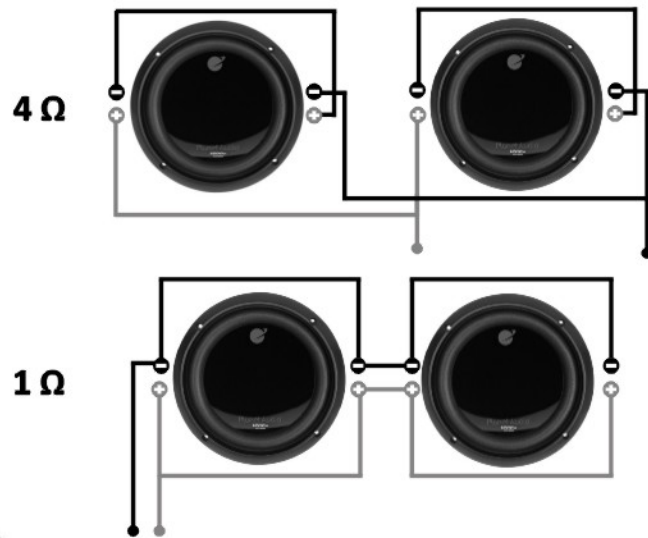

AC10D 10" (25 cm) Subwoofer

- ***Dual 4 Ω Voice Coils***
- ***1500 W Peak Power Handling***
- ***Customizable Trim Ring***
- ***Operates in a sealed or ported enclosure***

Wiring your Subwoofer

Multiple Subwoofers

Product Specifications

Impedance	Dual 4 Ω
Resonant Frequency	39 Hz
Qts	0.801
Qms	4.47
Qes	0.976
Vas	0.988 cu ft. (27.63 liters)
Xmax	10 mm
Sensitivity (1 W/ 1 m)	87 dB
Peak Power Handling	1500 W
Mounting Depth	4-3/4" (121 mm)
Cutout Diameter	9-1/8" (232 mm)

Enclosures

The AC10D is designed to work in a sealed or ported enclosure. Since the woofer has pole-vent, it needs a minimum clearance from the rear wall of the enclosure of 0.75" (19 mm). Below you will find the dimensions to make the enclosure to suit the subwoofer, it has been designed for maximum output while retaining great sound quality. The dimensions have already accounted for the volume displacement of the subwoofer, and using 3/4" (19mm) MDF. All dimensions are external.

Enclosure Dimensions

Sealed Dimensions:

Length (L) : 18" (457 mm)
Width (W) : 12" (305 mm)
Height (H) : 12" (305 mm)
Cutout Diameter: 9-1/8" (232 mm)
Int. Volume: 1.0 ft³

Ported Dimensions:

Length (L) : 24" (610 mm)
Width (W) : 16" (406 mm)
Height (H) : 13" (330 mm)
Cutout Diameter: 9-1/8" (232 mm)
Port Dimensions: 3" (Dia.) x 5" (76 (Dia.)mm x 203 mm)
Tuning Freq: 37 Hz
Int. Volume: 2.0 ft³