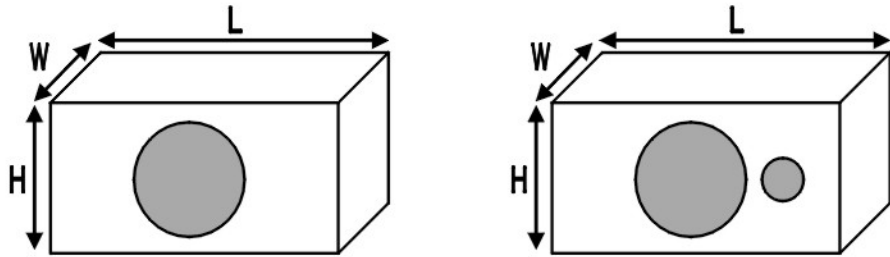

AC10D 10" (25 cm) Subwoofer

- ***Dual 4 Ω Voice Coils***
- ***1500 W Peak Power Handling***
- ***Customizable Trim Ring***
- ***Operates in a sealed or ported enclosure***

Wiring your Subwoofer

Multiple Subwoofers

Product Specifications

Impedance	Dual 4 Ω
Resonant Frequency	39 Hz
Qts	0.801
Qms	4.47
Qes	0.976
Vas	0.988 cu ft. (27.63 liters)
Xmax	10 mm
Sensitivity (1 W/ 1 m)	87 dB
Peak Power Handling	1500 W
Mounting Depth	4-3/4" (121 mm)
Cutout Diameter	9-1/8" (232 mm)

Enclosures

The AC10D is designed to work in a sealed or ported enclosure. Since the woofer has pole-vent, it needs a minimum clearance from the rear wall of the enclosure of 0.75" (19 mm). Below you will find the dimensions to make the enclosure to suit the subwoofer, it has been designed for maximum output while retaining great sound quality. The dimensions have already accounted for the volume displacement of the subwoofer, and using 3/4" (19mm) MDF. All dimensions are external.

Enclosure Dimensions

Sealed Dimensions:

Length (L) : 18" (457 mm)
Width (W) : 12" (305 mm)
Height (H) : 12" (305 mm)
Cutout Diameter: 9-1/8" (232 mm)
Int. Volume: 1.0 ft³

Ported Dimensions:

Length (L) : 24" (610 mm)
Width (W) : 16" (406 mm)
Height (H) : 13" (330 mm)
Cutout Diameter: 9-1/8" (232 mm)
Port Dimensions: 3" (Dia.) x 5" (76 (Dia.)mm x 203 mm)
Tuning Freq: 37 Hz
Int. Volume: 2.0 ft³