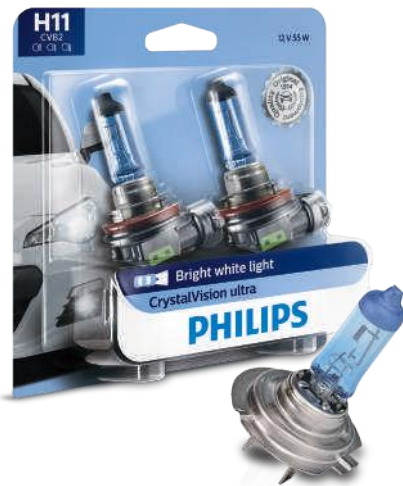

Style

CrystalVision ultra

Bright white light

- The right choice for drivers looking for style
- Bright white light on the road
- DOT compliant

Philips CrystalVision ultra is for drivers seeking to personalize their vehicles. With CrystalVision ultra upgrade headlight bulbs, drivers enjoy a look that is unmatched and a **DOT compliant** bulb.

CrystalVision ultra provides a **bright white light** on the road. The perfect choice for those who want to drive with style, without compromising on safety.

Standard

CrystalVision ultra

Available in