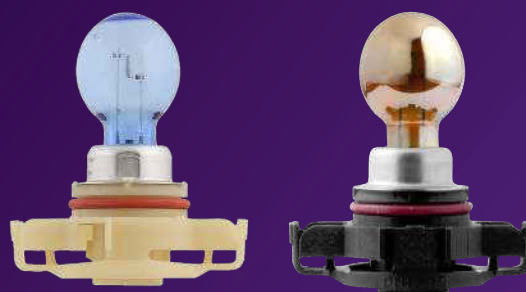

# X-tremeUltinon LED Fog Lamps

Brighter. Whiter. Stronger.

- Get up to 200% brighter\* light for superior visibility
- Perfect color match with Xenon HID headlights
- Up to 6500K color temperature for crisp white light
- Up to 12-year lifetime
- Optimal thermal design ensures cooling of LED
- For replacement of H8, H11, or H16 halogen fog bulbs

\*Compared to a standard halogen

Part number: 12794UNIX2

Standard halogen fog lamps

X-tremeUltinon LED fog lamps

Drive **with style**

Maximum visibility

## HiPerVision™

**Exclusive OE lighting technology** - now available in the aftermarket!

Philips HiPerVision™ bulbs have become a popular OEM choice for DRL, fog, and front and rear signal applications on vehicles since 2004. Now available for the aftermarket, HiPerVision bulbs are a 'must-have' for complete lighting coverage. HiPerVision bulbs are available as an upgrade in SilverVision and now CrystalVision ultra.

The SilverVision bulb gives lighting assemblies the 'all-silver' look that is found on many of today's luxury vehicle brands. Philips CrystalVision ultra provides a bright white light, for a high-tech look. They're a perfect color match for Xenon HID headlights.