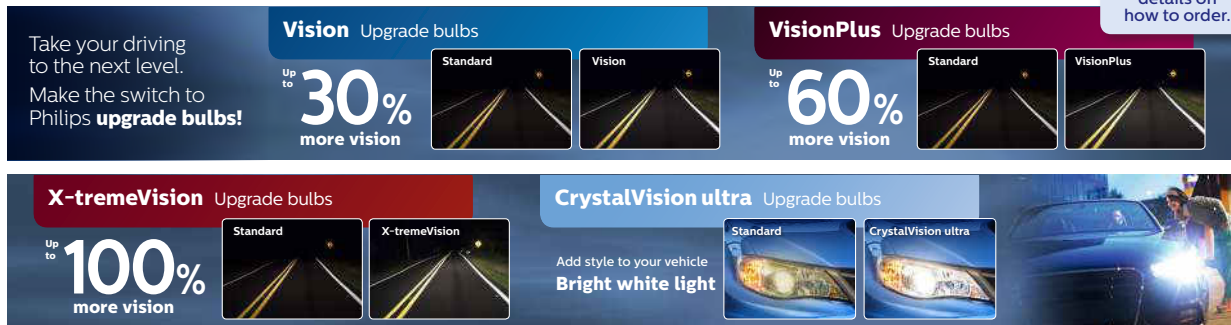

Custom Headers for Planograms

See sales manager for details on how to order.

Our planogram headers make it easy for consumers to understand our upgrade headlight choices. Our planogram signage can be customized based on planogram size and portfolio.

- Headers featuring each of the upgrades.
- Offers flexibility in setting up store planograms.
- Headers educate the consumer on key features. Before / After photos clearly demonstrate the benefits.

Bulb Cabinets

Boost service profits with **extra lighting sales**

Keep the right mix of popular bulbs on hand, to avoid delays and take advantage of profitable service opportunities. Both cabinets feature a rugged powder coated finish and easy wall mounting.

Order Premium Cabinet: **PHLPC2**