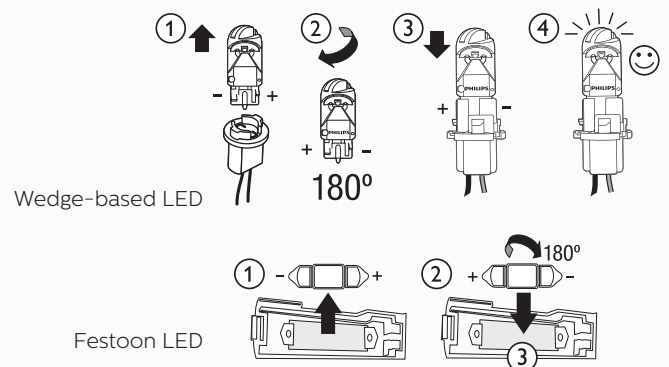

Cool Blue

Philips Part No.	Industry Part No.	Also Fits	CANbus Adapter
194BULBX2	194BLED	158, 168, 2825, 12961	12956 / 5W
DE3175BULBX1	578BLED	212-2, 211-2, 214-2, 6411, 12866	12956 / 5W
6418BULBX1	6418BLED	12844, 12854, DE3423, DE3425	12956 / 5W
578BULBX1	DE3175BLED	12818, DE3021, DE3022	12956 / 5W

Troubleshooting tip: If your Ultinon LED bulb doesn't light up when you first install it, take it out, flip it 180° and reinstall it. Some Ultinon LEDs require a specific polarity and you may need to rotate the bulb to get the polarity correct.

1. Remove the LED from the socket
2. Flip the LED 180°
3. Insert the LED back into the socket
4. Check to ensure the LED lights up

Do not force the LED or alter the socket.
Be sure that you have the right LED for your application.