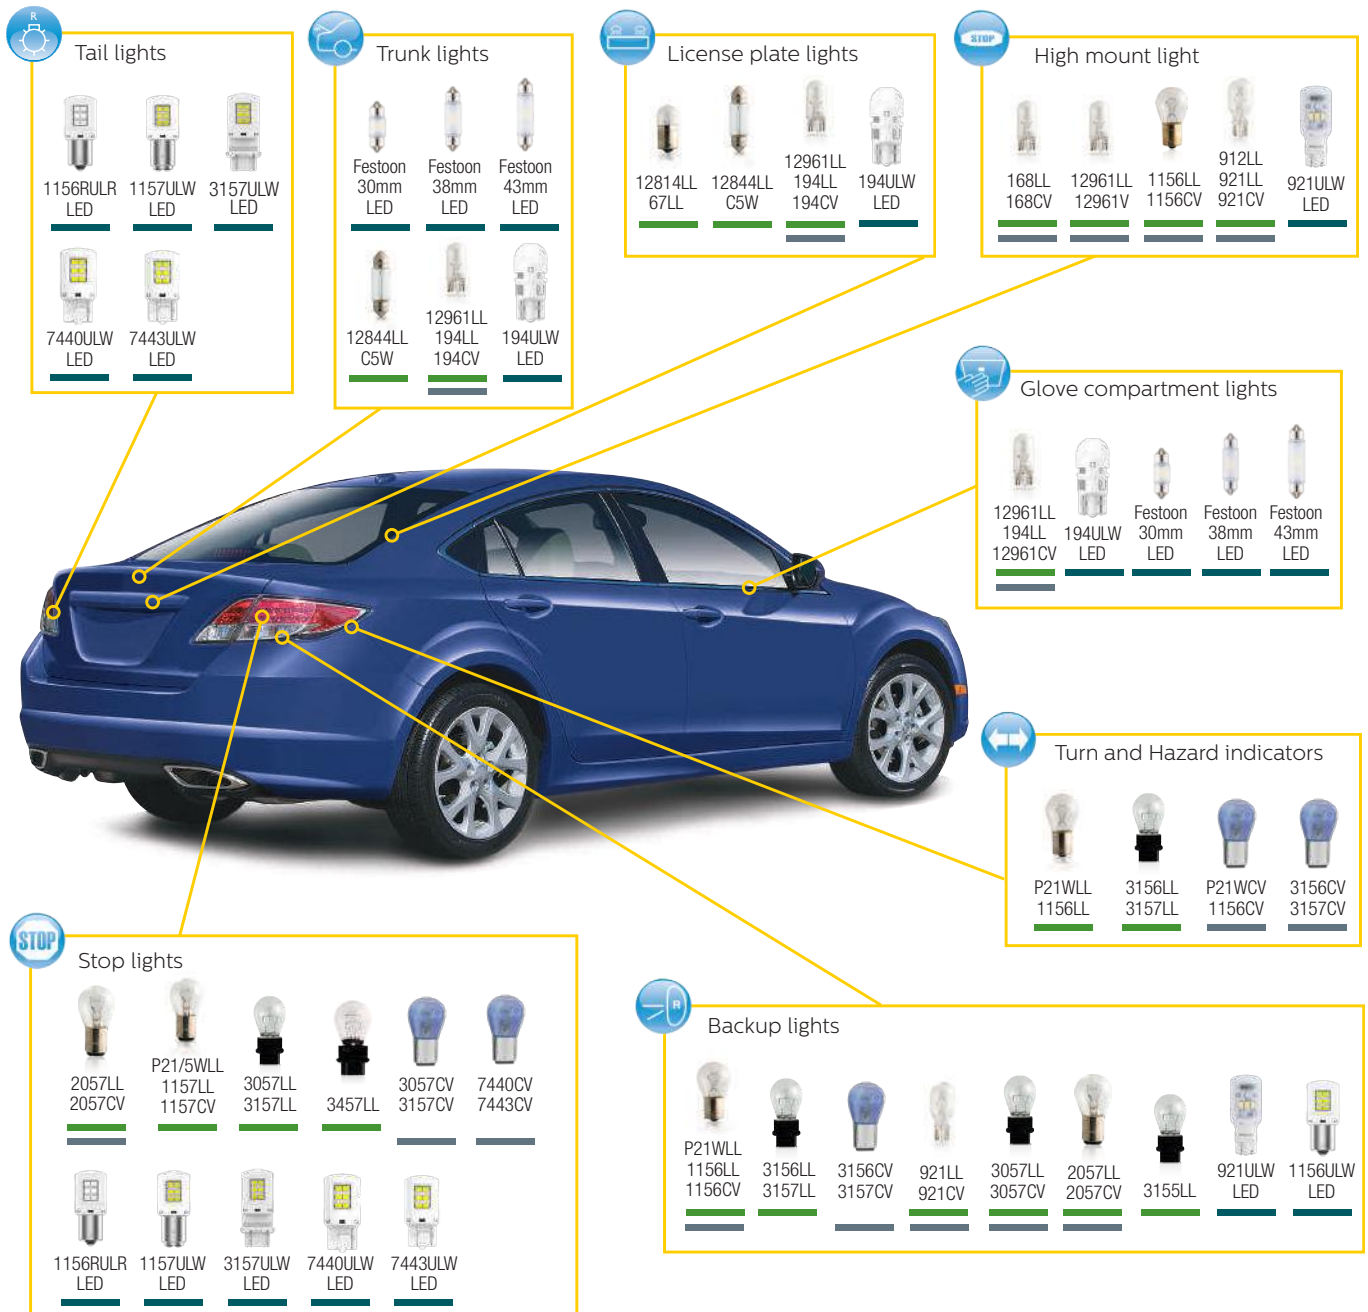

# 12V and 24V Philips Commercial Products!

**Our Commercial Lighting Portfolio** provides the same OE quality and performance that we provide to car manufacturers around the world. We are committed to developing lighting solutions to meet the needs of light,