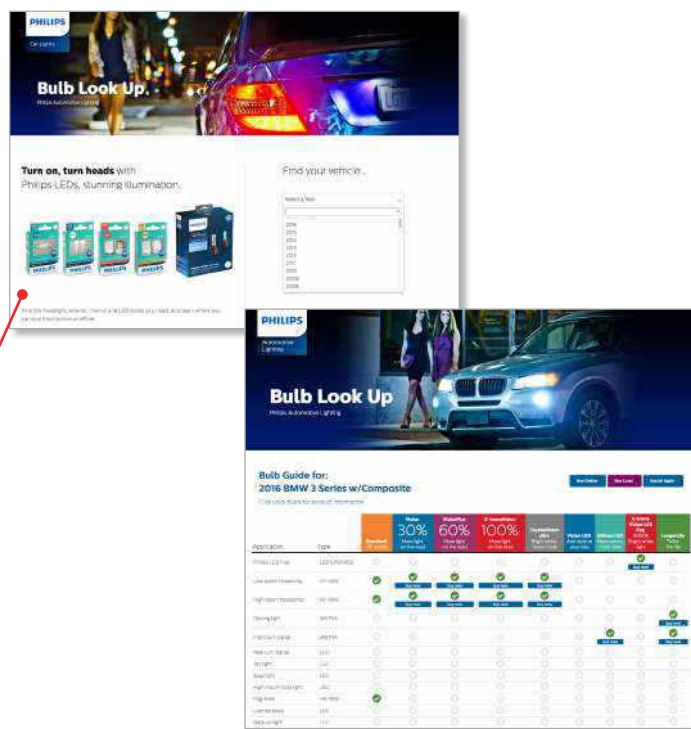

You can also access the **bulb look-up guide** on your mobile device by scanning this QR code.