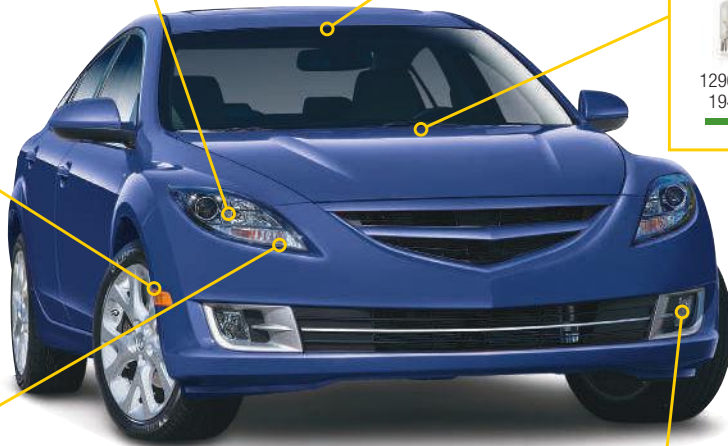

Low beam – High Beam – Dual beam

12258	9003	12972	9004	9006	9005	9007	12362	9008
H1	HB2	H7	HB1	HB4	HB3	HB5	H11	H13

Dome lights

921LL	12961LL 906LL	912LL	12844LL C5W	921ULW LED	194ULW LED	Festoon 30mm LED	Festoon 38mm LED	Festoon 43mm LED

Side marker

12961LL	161LL	194LL	3157LL	3057LL	194ULW LED
12961CV	194CV	3057CV	3157CV		

Dashboard lights

12961LL	194LL	194ULW LED	12961CV	194CV

Front indicators

P21WLL	P21WCV	12946NALL
2057LL	2057CV	1157NALL
3057LL	3057CV	2057NALL
3157LL	3157CV	

Front fog/driving

12258	12336	12972	12362	9003	9006	12086	12276	12794 LED
H1	H3	H7	H11	HB2	HB4	PS24W	PSX24W	H8, H11, H16