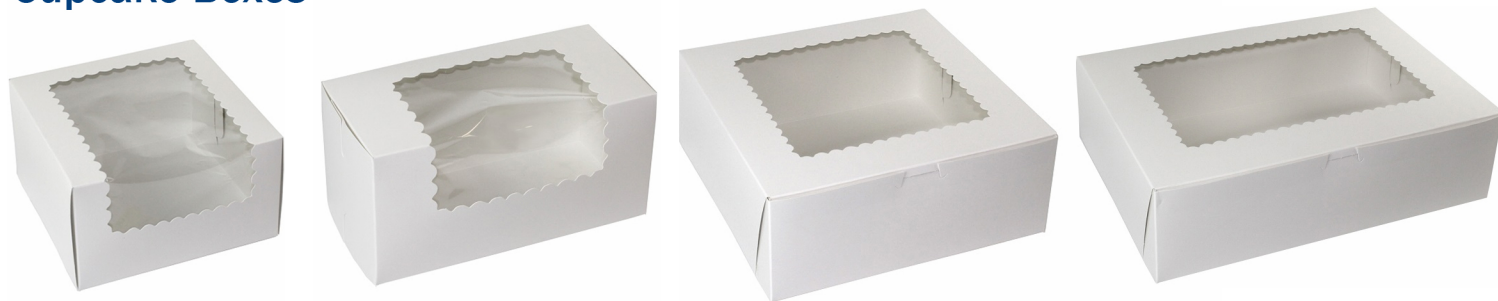

## Cupcake Boxes

## Cupcake Inserts

ITEM	VENDOR ID	DESCRIPTION	SIZE	UPC	PACKED
710774	774W	Cupcake Box White Recycled Cardboard 1 pc Window Box w/ Lock Corner	7"x7"x4"	0071965012201 6	100/BD
710844	844W	Cupcake Box White Recycled 2 Cavity Cardboard 1 pc Window w/ Lock Corner	8"x4"x4"	0071965012208 5	100/BD
710100	10104W	Cupcake Box White 6 Cavity Recycled Cardboard 1 pc Window Box w/ Lock Corner	10"x10"x4"	10791650122020	100/BD
710110	14104W-126	Cupcake Box White Recycled Cardboard 1 pc Window Box w/ Lock Corner	14"x10"x4"	0071965012136 1	100/BD
710944	44CI-261	Cupcake Insert white 1 Cavity Recycled Cardboard	3 15/16"x3 15/16"x7/8"	0071965012215 3	100/CS
710977	77CI-261	Cupcake Insert White 4 Cavity Recycled Cardboard	6 15/16"x6 15/16"x7/8"	0071965012216 0	100/CS
710115	1010CI-261	Cupcake Insert White 6 Cavity Recycled Cardboard	9 15/16"x9 15/16"x 16 7/8"	0071965012218 4	100/CS
710122	1410CI-261	Cupcake Insert White 12 Cavity Recycled Cardboard	14"x10"x7/8	0071965012219 1	100/CS