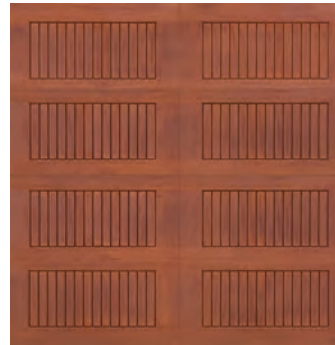

1

choose your style:

Horizontal Raised Panel
(shown in Mahogany)

Vertical Raised panel
(shown in Oak)

Sonoma panel
(shown in Cherry)

Horizontal V-Groove panel
(shown in Oak)

7'
high

8'
high

Available in Oak
wood grain pattern

Available in Cherry
wood grain pattern

Available in Mahogany
wood grain pattern

Larger sized doors are available (up to 14' high and 18' wide) depending on panel style.