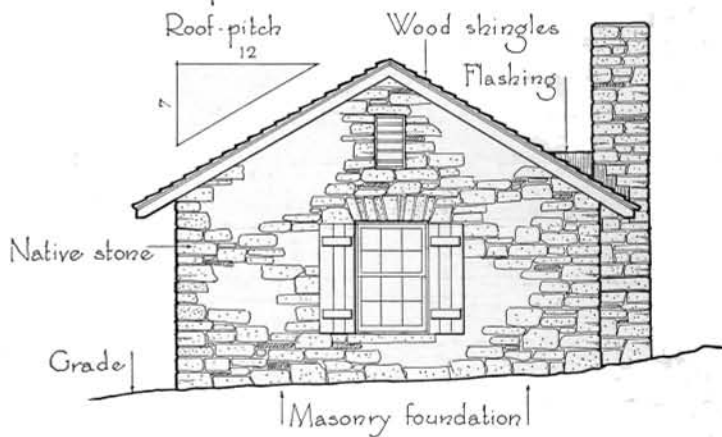

SECTION

Cabin - Cheaha Mountain State Park - Alabama

A plan representative of a compact grouping of all the elements that can be considered essential to a cabin in a state park. Apparently limited in sleeping accommodations to two persons this could well be increased by the addition of a screened porch sized for two or three cots.

FLOOR PLAN

REAR ELEVATION

SIDE ELEVATION

FRONT ELEVATION

Scale 1/8"=1:0"