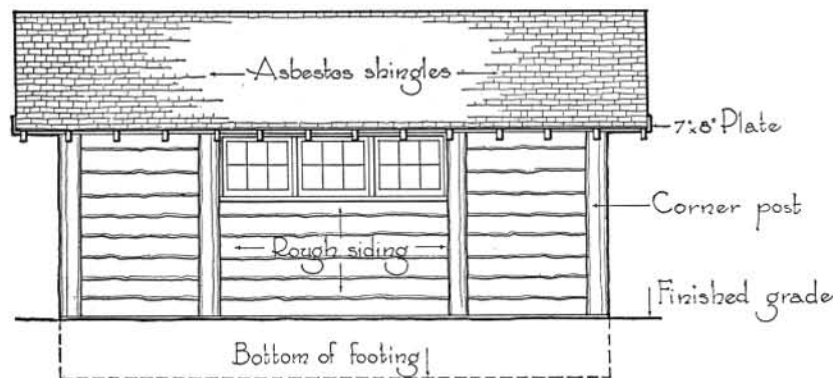

FLOOR PLAN

Cabin

Finger Lakes State Parks Commission - - New York

Deriving from the primitive Adirondacks shelter this type of one room cabin with open porch is popular in central New York. The sliding doors are its distinguishing feature. Opened, these relate the cabin intimately to the outdoors.

FRONT ELEVATION

SIDE ELEVATION

All wooden posts anchored to stone

REAR ELEVATION

SECTION

Scale 1/8" = 1'-0"