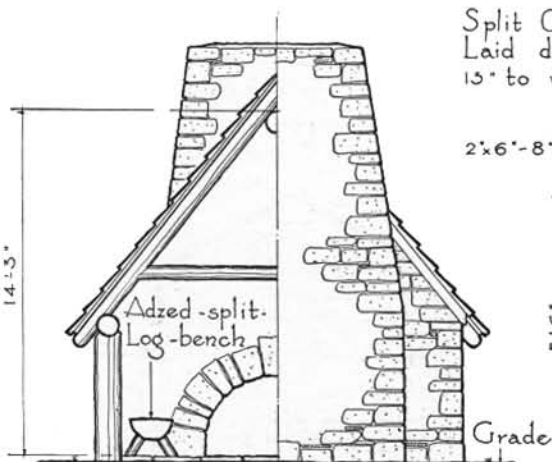

PLAN

Shelter - - Black Hawk State Park - - Illinois

A diminutive and rakish structure with personality plus. One of those infrequent shelters that stand agreeably out from the crowd in spite of some trace of the bizarre. While there is a faint recall of European farm buildings it seems incidental rather than deliberate, and has in this example resulted in an especially welcome departure from the commonplace.

SIDE ELEVATION

FRONT & REAR ELEVATION

Scale  $\frac{1}{8}$ " = 1'-0"

SECTIONS

Scale  $\frac{1}{4}$ " = 1'-0"