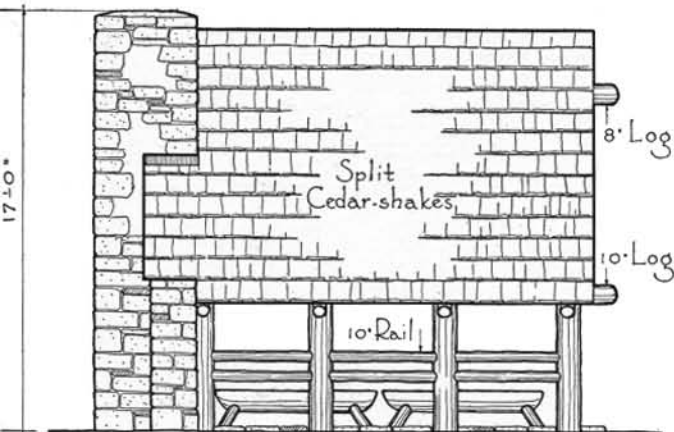

PLAN

Shelter - - Black Hawk State Park - - Illinois

A diminutive and rakish structure with personality plus. One of those infrequent shelters that stand agreeably out from the crowd in spite of some trace of the bizarre. While there is a faint recall of European farm buildings it seems incidental rather than deliberate, and has in this example resulted in an especially welcome departure from the commonplace.

SIDE ELEVATION

FRONT & REAR ELEVATION

Scale  $\frac{1}{8}$ " = 1'-0"

SECTIONS

Scale  $\frac{1}{4}$ " = 1'-0"