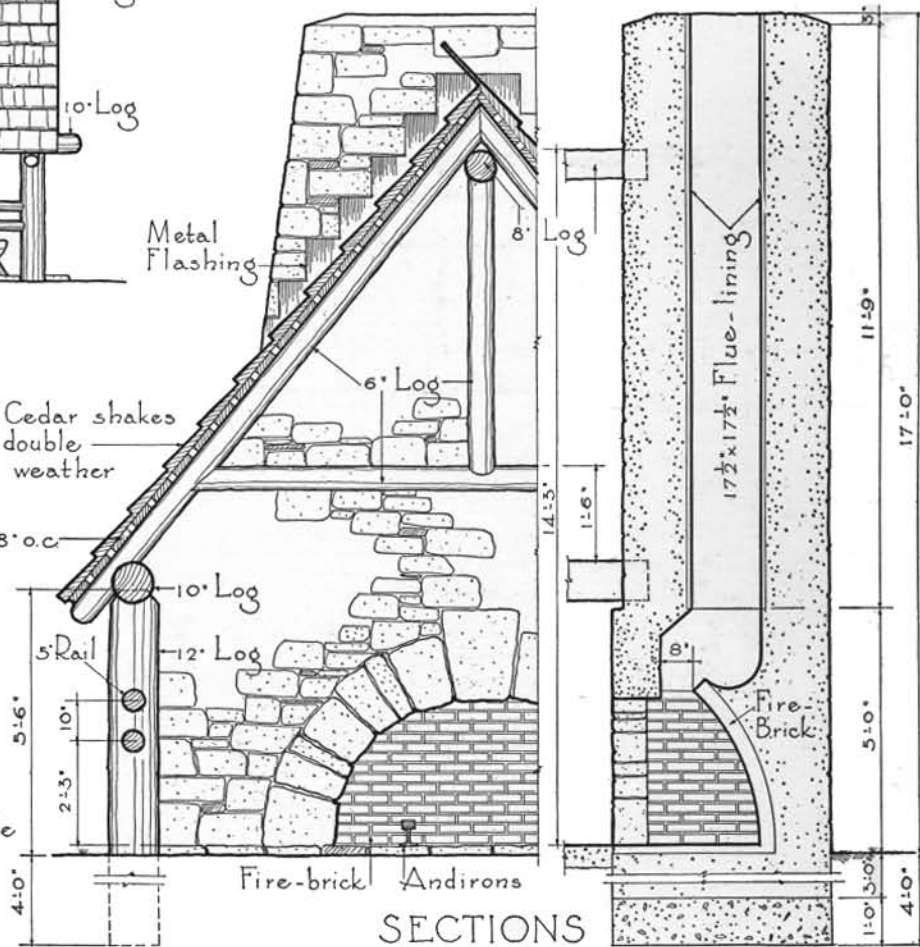

PLAN

Shelter - - Black Hawk State Park - - Illinois

A diminutive and rakish structure with personality plus. One of those infrequent shelters that stand agreeably out from the crowd in spite of some trace of the bizarre. While there is a faint recall of European farm buildings it seems incidental rather than deliberate, and has in this example resulted in an especially welcome departure from the commonplace.

SIDE ELEVATION

FRONT & REAR ELEVATION

Scale  $\frac{1}{8}$ " = 1'-0"

SECTIONS

Scale  $\frac{1}{4}$ " = 1'-0"