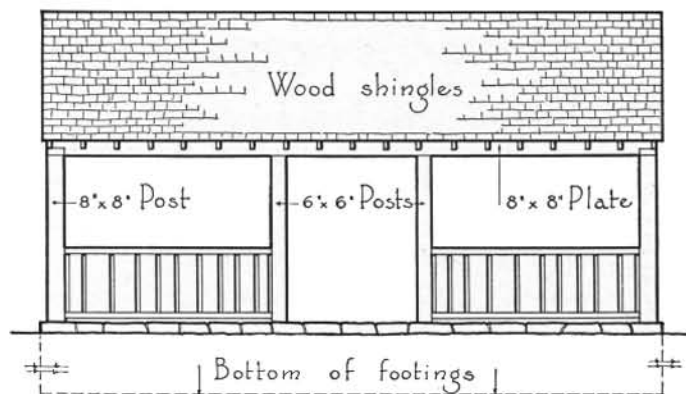

Shelter
Reading
Mt. Penn State Park
Pennsylvania

The simplicity of this picnic shelter and the apparent absence of pronounced regional characteristics recommend it for adaptation through a wide area. Without furbelows or overadornment, it recalls the Quaker tradition of Eastern Pennsylvania and may after all, carry more of regional flavor than first glance would disclose.

SIDE ELEVATION

FRONT ELEVATION

HALF SECTION

Scale $\frac{1}{8}'' = 1'-0''$

FLOOR PLAN

Scale $\frac{1}{8}'' = 1'-0''$