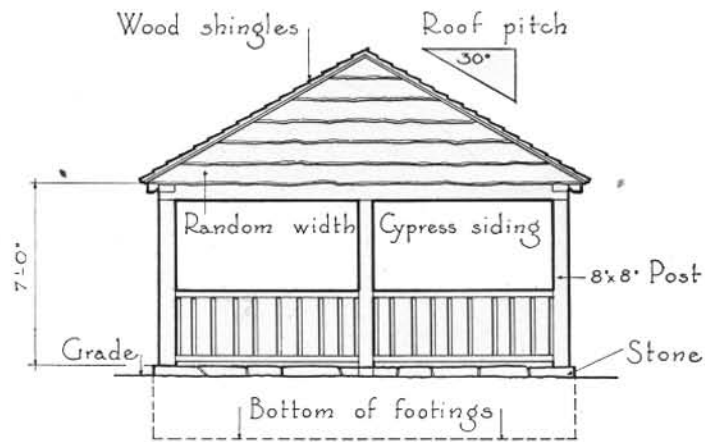

Shelter
Reading
Mt. Penn State Park
Pennsylvania

The simplicity of this picnic shelter and the apparent absence of pronounced regional characteristics recommend it for adaptation through a wide area. Without furbelows or overadornment, it recalls the Quaker tradition of Eastern Pennsylvania and may after all, carry more of regional flavor than first glance would disclose.

SIDE ELEVATION

FRONT ELEVATION

HALF SECTION

Scale $\frac{1}{8}'' = 1'-0''$

FLOOR PLAN

Scale $\frac{1}{8}'' = 1'-0''$