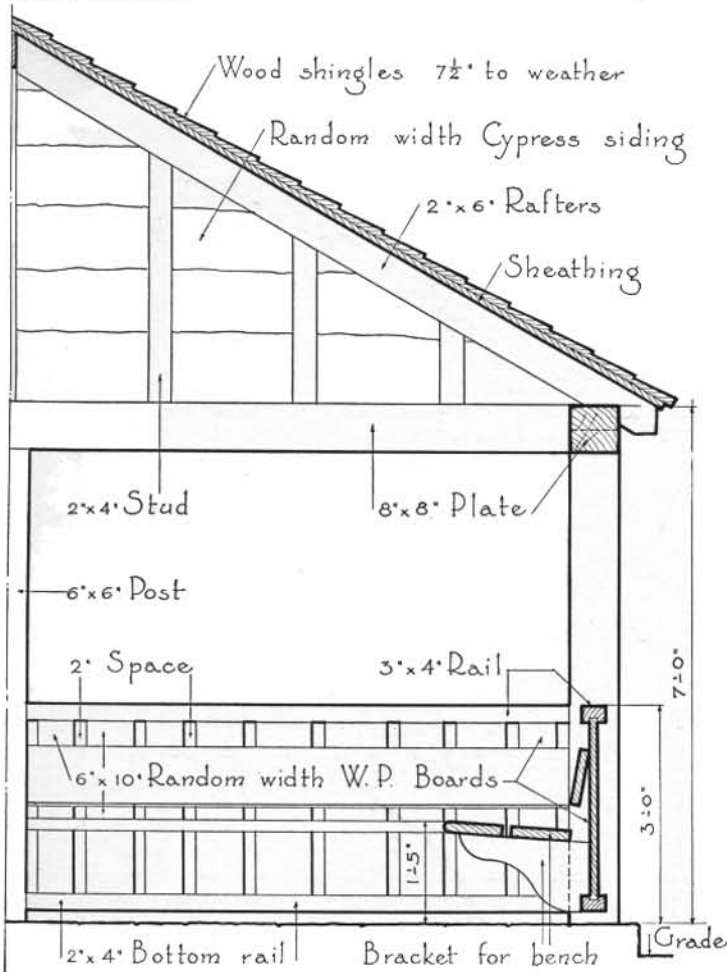

Shelter
Reading
Mt. Penn State Park
Pennsylvania

The simplicity of this picnic shelter and the apparent absence of pronounced regional characteristics recommend it for adaptation through a wide area. Without furbelows or overadornment, it recalls the Quaker tradition of Eastern Pennsylvania and may after all, carry more of regional flavor than first glance would disclose.

SIDE ELEVATION

FRONT ELEVATION

HALF SECTION

Scale $\frac{1}{8}'' = 1'-0''$

FLOOR PLAN

Scale $\frac{1}{8}'' = 1'-0''$