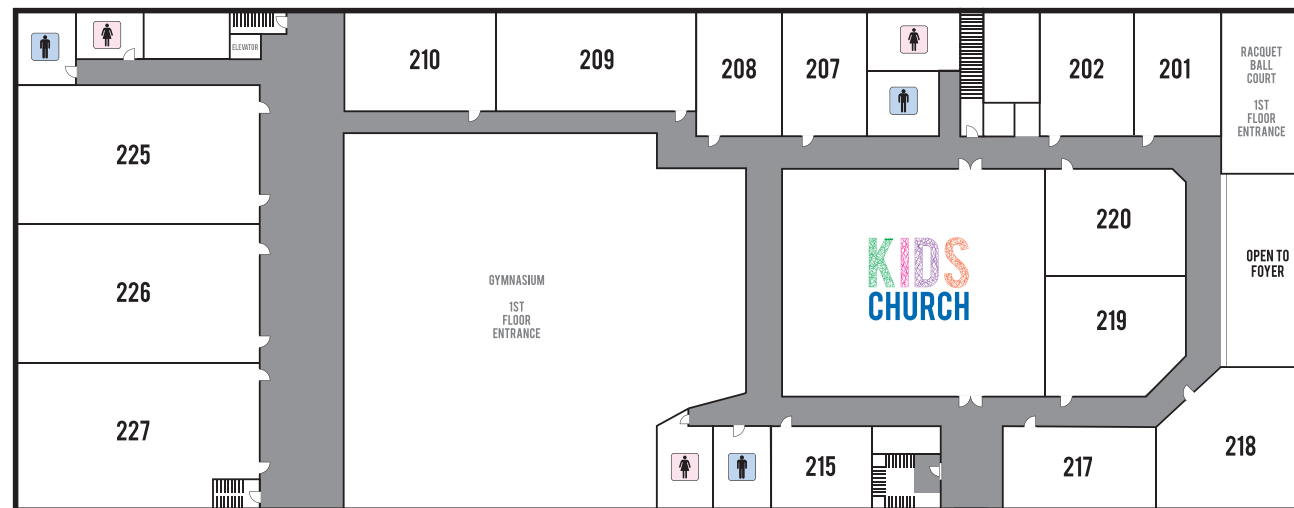

STUDENTS *7th-12th grade*

S.R. HIGH SCHOOL SUNDAY SCHOOL

Sundays, 9:30 a.m., Room 202 LBFC

J.R. HIGH SCHOOL SUNDAY SCHOOL

Sundays, 9:30 a.m., Room 220 LBFC

CHILDREN *Infant - 6th grade*

HELPING HANDS NURSERY

Sundays, 9:30 a.m.
4-5 Year olds

Sundays, 10:30 a.m.
Angel Babies - Infant - 2 year olds
Noah's Ark - 2-3 year olds
Jonah's Place - 4-5 year olds

Sundays, 7:00 p.m.
Infant - 2 year olds
2-3 year olds
4-5 year olds

Wednesdays, 7:00 p.m.
Infant - 2 year olds
2-3 year olds

KIDS SUNDAY SCHOOL

Sundays, 9:30 a.m.
K - 4th - Room 201, LBFC
5th - 8th - Room 220, LBFC

RAINBOWS Boys & Girls, 4-5 yrs.
Wednesdays, 7:00 p.m., Room 218 LBFC

ROYAL RANGERS Boys, K-6th
Wednesdays, 7:00 p.m., LBFC

Ranger Kids - K-2nd, Room 215
Discovery - 3rd-4th, Room 208
Adventure - 5-6th, Room 207

MISSIONETTES Girls, K-6th
Wednesdays, 7:00 p.m., LBFC

Daisies - K-2nd, Room 207
Prims - 3rd-5th, Room 201
Stars - 6-8th, Room 220

SOLID ROCK CHURCH /// LAWRENCE BISHOP FAMILY CENTER (LBFC)

SECOND FLOOR