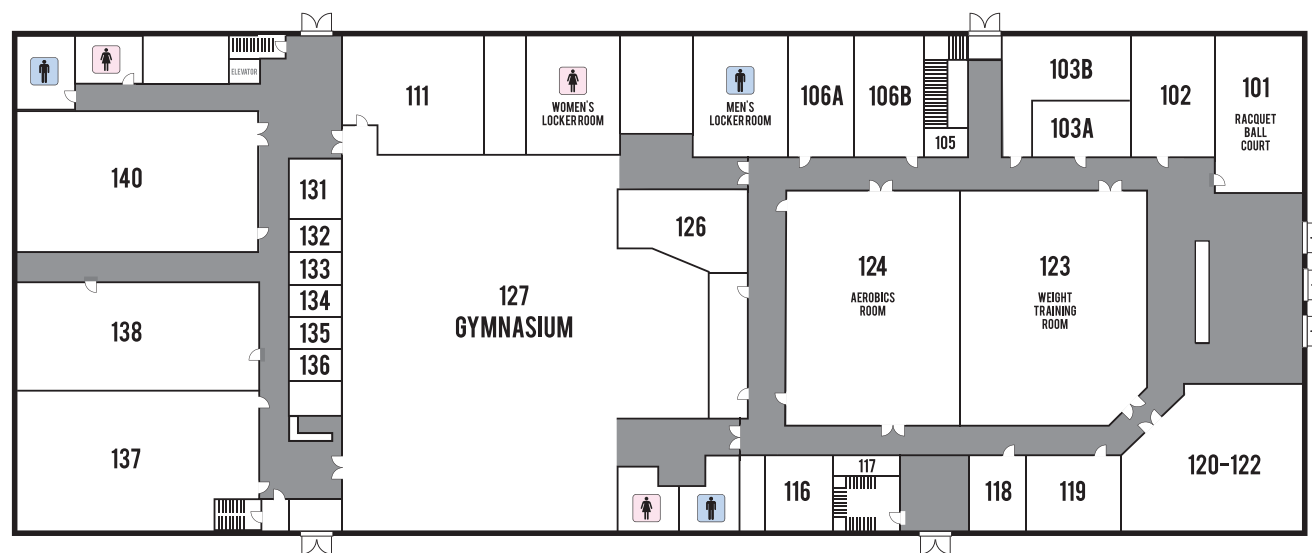

FIRST FLOOR