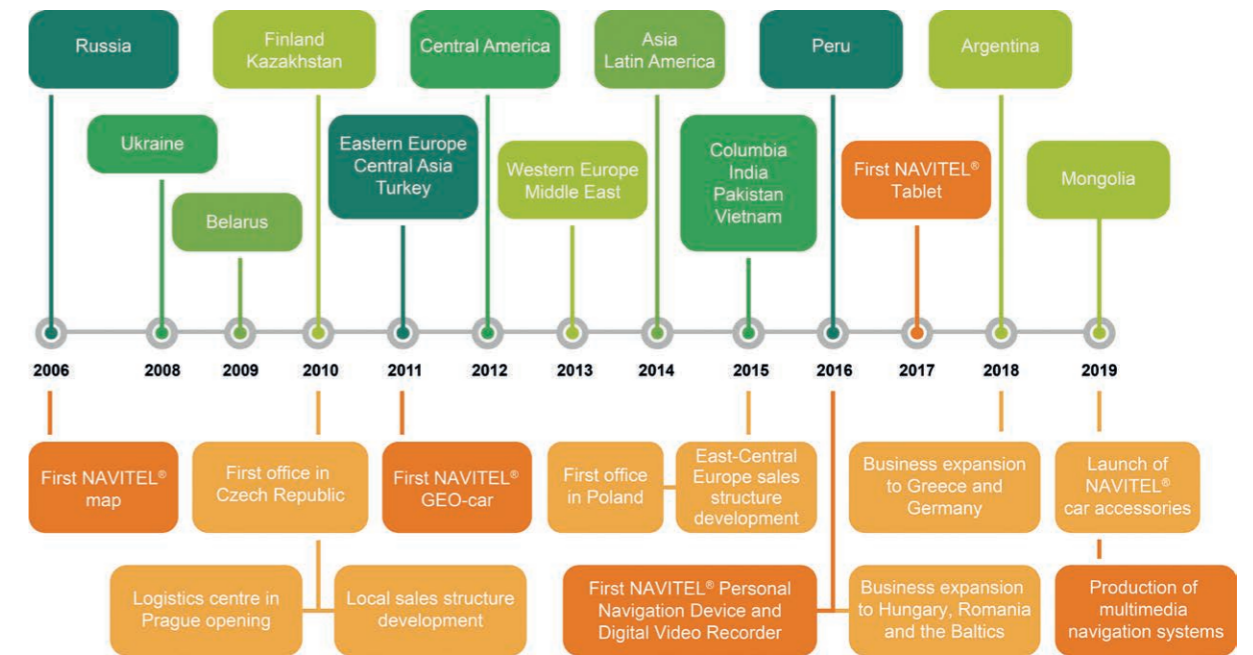

NAVITEL

NAVITEL®
Products

NAVITEL® – MORE THAN NAVIGATION!

Since 2006 NAVITEL® offers world leading expertise on automotive electronics market. Our GPS navigators, portable digital cameras, tablets, and combo devices are produced at our own manufacturing plant, so that we are able to control devices at every stage. NAVITEL® team creates state-of-the-art solutions for your business, your family and friends.

NAVITEL® provides precise navigation solutions for our users all over the world. 66 countries with detailed map coverage are available both in Navitel Navigator App and on personal GPS devices developed by NAVITEL®. In 2011 the first GEO-car started our own trekking fleet that is expanding annually. The geographical data is carefully checked by our professional mapping specialists and combined with the latest SpeedCam, 3D objects, and POI databases.

NAVITEL E500 is delivered with pre-installed maps of 43 European countries*, Belarus, Kazakhstan, Russia, and Ukraine. Every map includes residential and industrial infrastructure with address search and detailed road network with traffic direction, interchanges, roundabouts, and other relevant information.

The package of maps preinstalled on NAVITEL E700 TMC includes 43 European countries, Belarus, Kazakhstan, Russia and Ukraine. Additional maps can be purchased and installed with the help of Navitel Navigator Update Center.