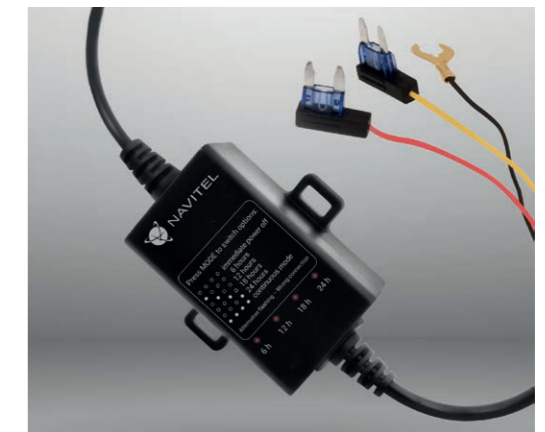

Why do you need a NAVITEL SMART BOX MAX?

With NAVITEL SMART BOX MAX you can power a dashboard camera or any other device even when the car is parked and the ignition is off.

NAVITEL SMART BOX MAX protects your vehicle battery from discharge based on the voltage or preset time. The power controller will automatically turn off the power of the DVR when car battery voltage drops below a determined value or the configured timer elapses (whichever occurs first). Also, NAVITEL SMART BOX MAX protects your DVR against power surges.