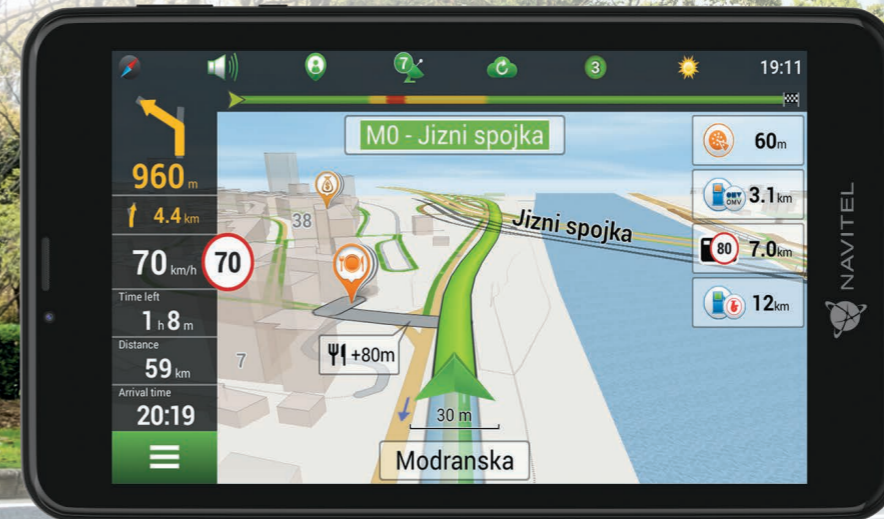

NAVITEL T757 LTE

- Android™
- 7-inch display
- Quad Core 1.3 GHz
- Dual-SIM
- 4G Modem
- GPS & GLONASS

Resolution	1280x800
CPU Frequency	1.3 GHz
RAM	2 GB
Internal Storage	16 GB
MicroSD slot	up to 128 GB
GPS	•

NAVITEL T757 LTE is a modern tablet with a large 7-inch IPS display for user-friendly GPS navigation. The tablet is based on the powerful operating system Android 8.1. The 2.5D screen allows for more convenient navigation experience and a tighter grip of the device. The tablet supports LTE, Bluetooth and Wi-Fi.

Maps of 43 European countries*, Belarus, Kazakhstan, Russia, and Ukraine are included.

Maps Free lifetime maps update

* Albania, Andorra, Austria, Belgium, Bulgaria, Bosnia and Herzegovina, Cyprus, Czech Republic, Croatia, Denmark, Estonia, Finland, France, Germany, Gibraltar, Greece, Hungary, Iceland, Isle of Man, Italy, Latvia, Liechtenstein, Lithuania, Luxembourg, Macedonia, Malta, Moldova, Monaco, Montenegro, Netherlands, Norway, Poland, Portugal, Romania, San Marino, Serbia, Slovakia, Slovenia, Spain, Sweden, Switzerland, United Kingdom, Vatican City State