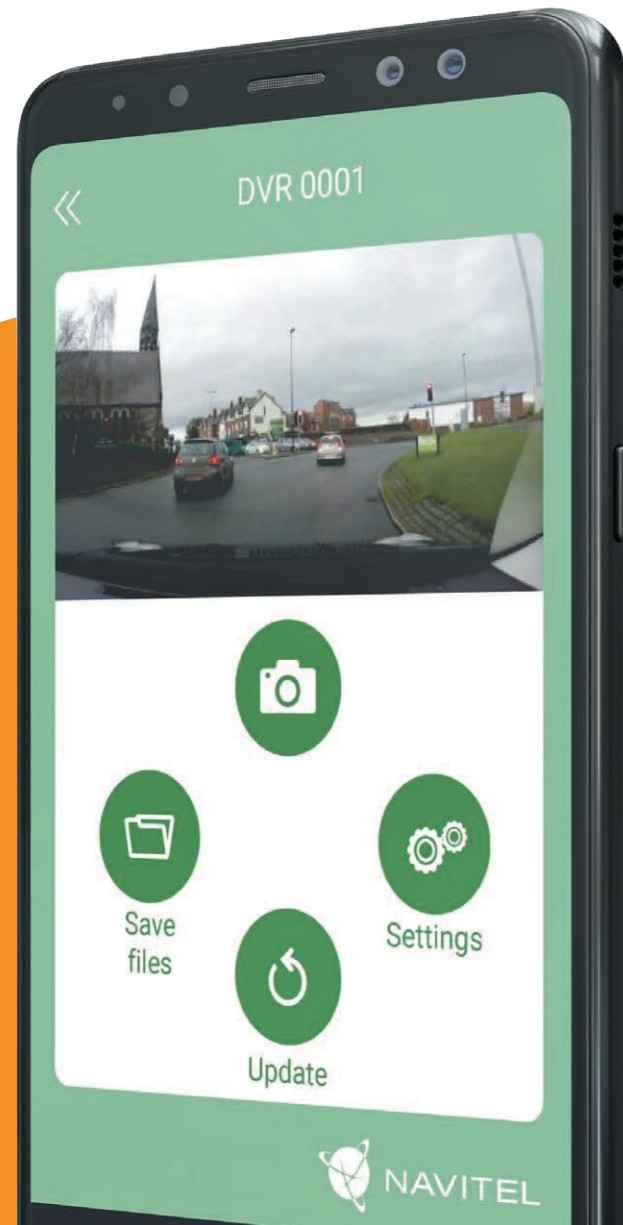

With a wide viewing angle of 165°, impressive in such a compact device, NAVITEL R1000 provides an optimal view and allows to take in a more detailed picture. The lens of NAVITEL R1000 dash cam is composed of 6-layer glass to ensure high quality video recording.

NAVITEL R1000 features a sensitive GPS antenna. Install a microSD card to obtain the storage of up to 64 GB.

NAVITEL R1000 consists of a 3M adhesive mount that attaches firmly to the windscreen of your car and a camera connected to the mount with a magnetic bracket.

NAVITEL R1000 Wi-Fi App allows to connect the dash cam to your smartphone, instantly share videos taken by NAVITEL R1000 and watch them on the screen of your mobile device in real-time. DVR settings can be easily adjusted directly from your mobile phone through the app interface.

Combo Device