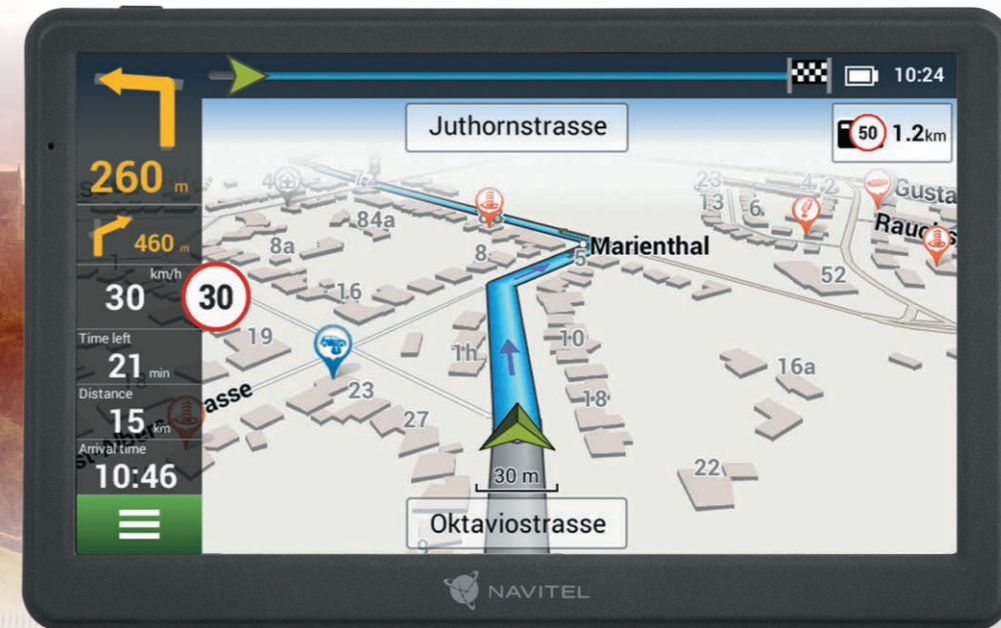

Every MS600 GPS is delivered with a pack of pre-installed maps of 43 European countries*, Belarus, Kazakhstan, Russia, and Ukraine.

Maps

Free lifetime maps update

* Albania, Andorra, Austria, Belgium, Bulgaria, Bosnia and Herzegovina, Cyprus, Czech Republic, Croatia, Denmark, Estonia, Finland, France, Germany, Gibraltar, Greece, Hungary, Iceland, Isle of Man, Italy, Latvia, Liechtenstein, Lithuania, Luxembourg, Macedonia, Malta, Moldova, Monaco, Montenegro, Netherlands, Norway, Poland, Portugal, Romania, San Marino, Serbia, Slovakia, Slovenia, Spain, Sweden, Switzerland, United Kingdom, Vatican City State

NAVITEL MS700

Linux

7-inch display

8 GB

800 MHz

GPS

Resolution	800x480
CPU Frequency	800 MHz
MicroSD slot	up to 32 GB
Voice prompts	•
SpeedCam alerts	•
Route time calculation	•

NAVITEL MS700 features a large 7-inch TFT touchscreen display. The device can be easily mounted in a car with the help of NAVITEL® windscreen holder. A car charger and stylus are also included in the package. Benefit from free updatable maps of 43 European countries*, Belarus, Kazakhstan, Russia, and Ukraine.