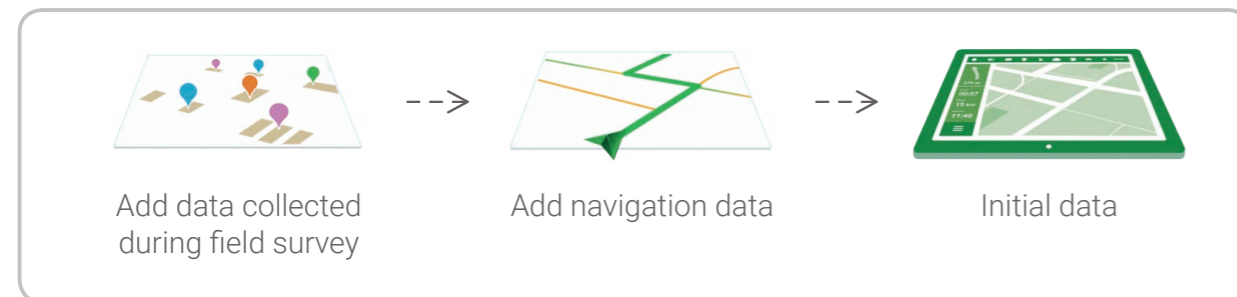

Creation of Maps & Map Coverage

The process of digital map creation is based on data collected by our own Geo-Analytical Department, which implements cutting-edge technologies and procedures.

- Special equipment of geodesic crews to create footage of location with GPS data
- Software that processes and stores data gathered by geodesic crews
- Satellite images
- Digital processing of the cartographic basis
- Geographic information system developed by NAVITEL®

Data integration

NAVITEL® GIS-environment

Data verification field survey by CEO-analytical department

NAVITEL® Navigation map

Meet NAVITEL®

Founded in 2006

40 million users globally

13 years on IT market

More than 400 employees

66 countries

429 301 474 addresses

23 114 086 total road length (km)

14 536 133 POI

2 010 583 settlements

323 977 highly detailed cities

Highly detailed maps of settlements: dynamics of growth