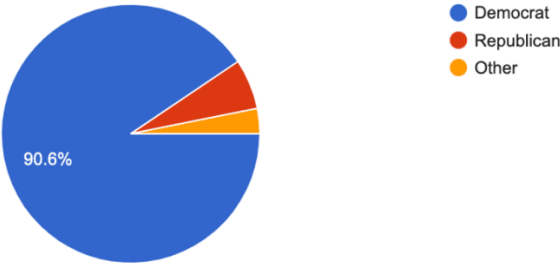

With overwhelming majority of Ethiopians supporting the Democratic Party why are the Biden Administration and a number of Congressmen and Women supporting a terrorist organization, TPLF, that is fighting for the disintegration of Ethiopia?

Ethiopian American Online Poll Results

In an online poll that over 2500 people participated in a span of 24 hours, 85 percent said they are leaving the democratic party. Sixty-one (61) percent said they will join the Republican party.

Which candidate did you vote for in the 2020 Senatorial Elections?

2,484 responses

Which candidate did you vote for in the 2020 House of Representatives Elections?

2,477 responses

Was American Policy on Ethiopia a factor in your voting decisions?