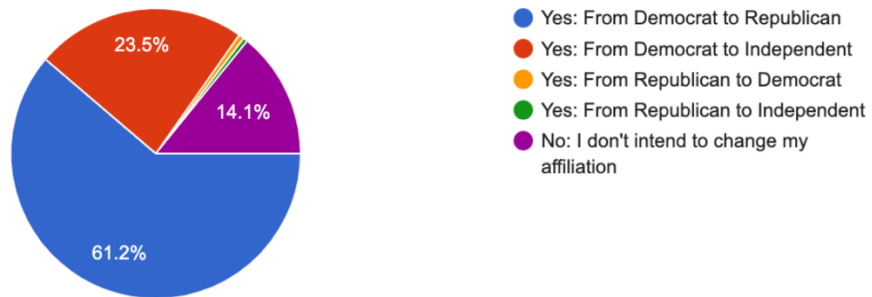

Source: Biru, Y. 2021. Ethiopian American Online Poll Results, PeopleToPeople@groups.io