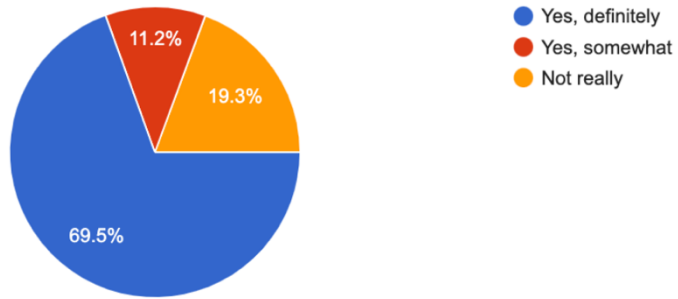

Was American Policy on Ethiopia a factor in your voting decisions?

2,491 responses