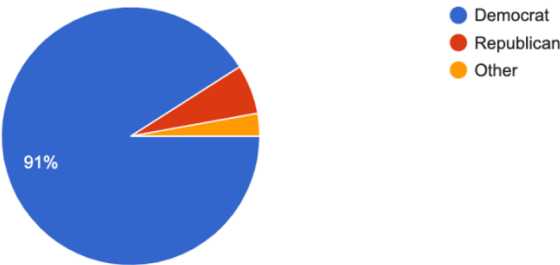

Which candidate did you vote for in the 2020 Senatorial Elections?

2,484 responses