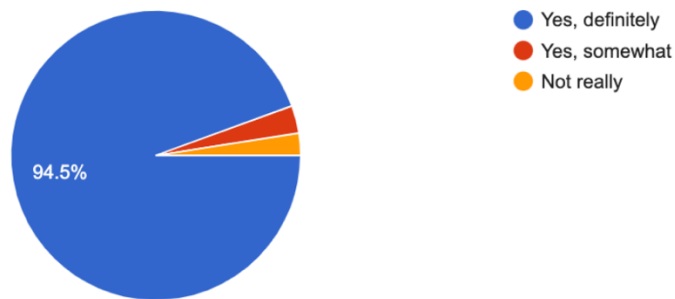

Ethiopian American Online Poll Results

In an online poll that over 2500 people participated in a span of 24 hours, 85 percent said they are leaving the democratic party. Sixty-one (61) percent said they will join the Republican party.

2,491 responses

Do you plan to vote in the 2022 midterm elections?

2,507 responses

Will America's policy on Ethiopia be a factor in your 2022 mid-term voting decisions?

2,508 responses

Do you intend to Change your party affiliation?

2,490 responses

Source: Biru, Y. 2021. Ethiopian American Online Poll Results, PeopleToPeople@groups.io