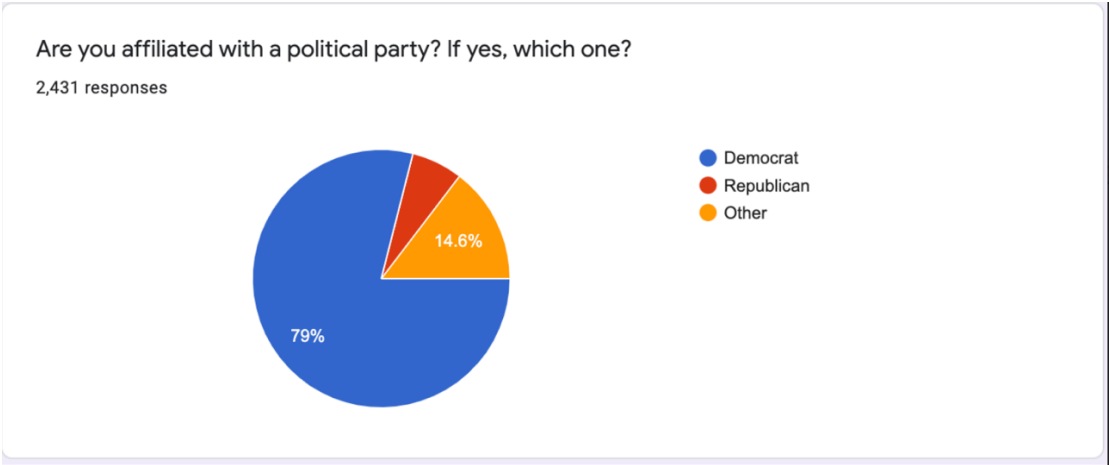

With overwhelming majority of Ethiopians supporting the Democratic Party why are the Biden Administration and a number of Congressmen and Women supporting a terrorist organization, TPLF, that is fighting for the disintegration of Ethiopia?

Ethiopian American Online Poll Results

In an online poll that over 2500 people participated in a span of 24 hours, 85 percent said they are leaving the democratic party. Sixty-one (61) percent said they will join the Republican party.