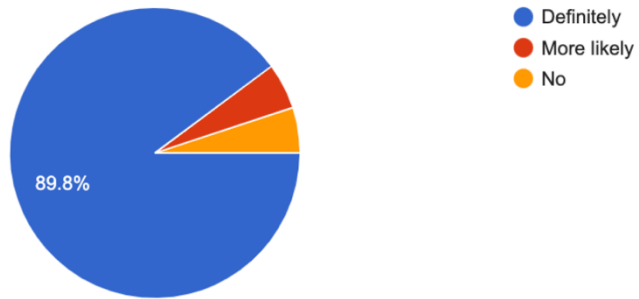

Do you plan to vote in the 2022 midterm elections?

2,507 responses