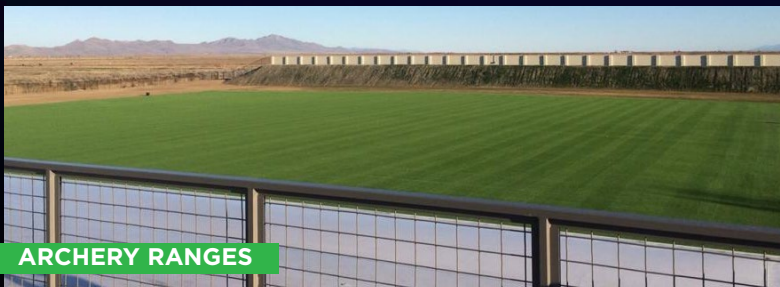

GRASSO[®]

Sportscape

GRASSO[®] SPORTSCAPE

Our Grasso Sportscape is a plush, landscape synthetic turf that is typically used to replace natural grass. Although great for indoor use, Grasso Sportscape was specifically designed for the outdoors and is made with the best quality sports materials.

Grasso Sportscape is designed to hold up against any climate. The turf has a flow-through drainage system that allows runoff to swiftly migrate through it.

Just like our Matrix[®] Turf systems, Grasso Sportscape can be installed with infill adjusted to your specifications. Infill options include Geo Plus, our 100% organic infill, our patented REALFILL[™] infill system, recognized for its great playability, quality, and longevity, or sand for an economical fiber support.

PLAYGROUNDS

LANDSCAPING

LAWNS & MEDIANS

CUSTOM LOGOS

SURROUNDING FIELD AREAS

WALKWAYS

ARCHERY RANGES

RECREATION AREAS