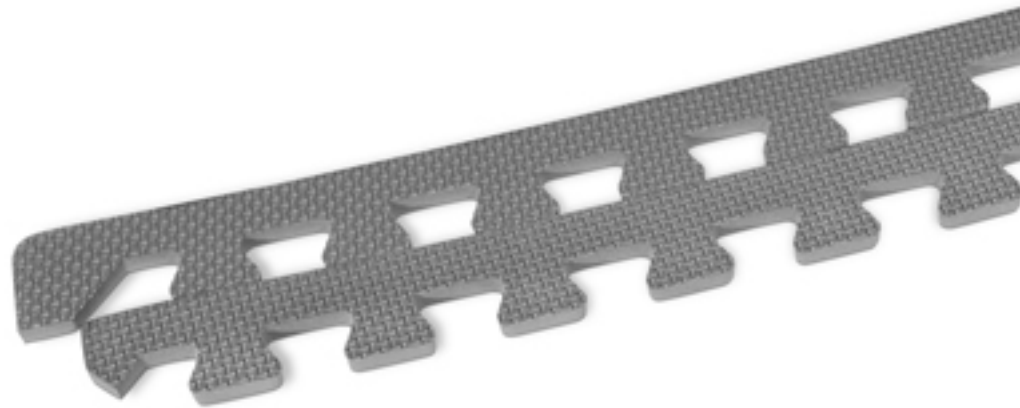

---

Black Foam Mat From <http://www.matfoam.com/>

MODEL:	
SIZE:	24"24" 1/2"
PACKAGE:	4pcs/set

**Black EVA Foam mat/Solid foam floor mat**

100% EVA Foam Use multiple sets to cover larger areas promised Safe, soft,durable and easy to wipe clean with soap and water and easy to pack away when not in use

Each mat with two borders

Dimension: 24" x 24" (4-Pack)

---

Pattern: "T" and "Leaf"

HIGHLIGHTS

- 
- Closed cell EVA
  - Includes 2 edges per tile
  - Each tile is 1/2" thick x 24"
  - Set includes 4 different colored tiles
  - Mold and mildew resistant
  - These tiles interlock with our regular Eco-Soft tiles

- Using soft EVA foam floor mats provide a fun, cushioned surface for your little one. Made of interlocking foam pieces, the mats create a soft base for creative play, insulate your child from cold floors, and add a great contemporary look to any room.

**Soft-Tiles**  
.com

APPLICATIONS

Pre-schools

FEATURES

Environmentally Friendly - Made from Recycled Materials

PROPERTIES

Child Safe

Day Care Centers	Reversible - patented design allows use of both sides for  aesthetic checkerboard design or for replacing damaged  tile surfaces	(ASTM F 963-07)
Churches	Child Safe	Fire retardant
Basements	Non Toxic - Lead Free/Latex Free	(UL 94 Test Rating HBF)
Exercise Rooms	Closed Cell High Density foam helps resist moisture	Moisture Resistant
and Home Gyms	Flexible and Extremely Durable	Odorless
Kid's Play Areas	Shock Absorbent	Anti-slip
Laundry Rooms	Acoustic and Thermal Insulation properties	Anti-Fatigue
Garages and Workshops	Protects surfaces from damage	
Camping/Recreation	Easy to Clean - use mild soap and water. Test your  vacuum prior to using and adjust to its highest setting  and Do Not use the power brush feature.	
Construction Traffic	Portable - easy to assemble and disassemble to transport.	
Anti-fatigue Areas	Floating floor - no adhesives needed or recommended	
Trade Shows	Anti-slip textured surface	