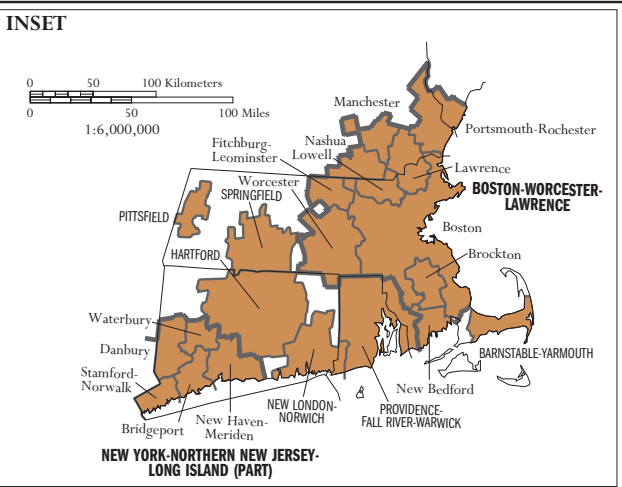

Metropolitan Areas of the United States and Puerto Rico: 1999

Metropolitan Area boundaries and names are those defined by the Federal Office of Management and Budget on June 30, 1999. All other boundaries and names are as of June 30, 1999.