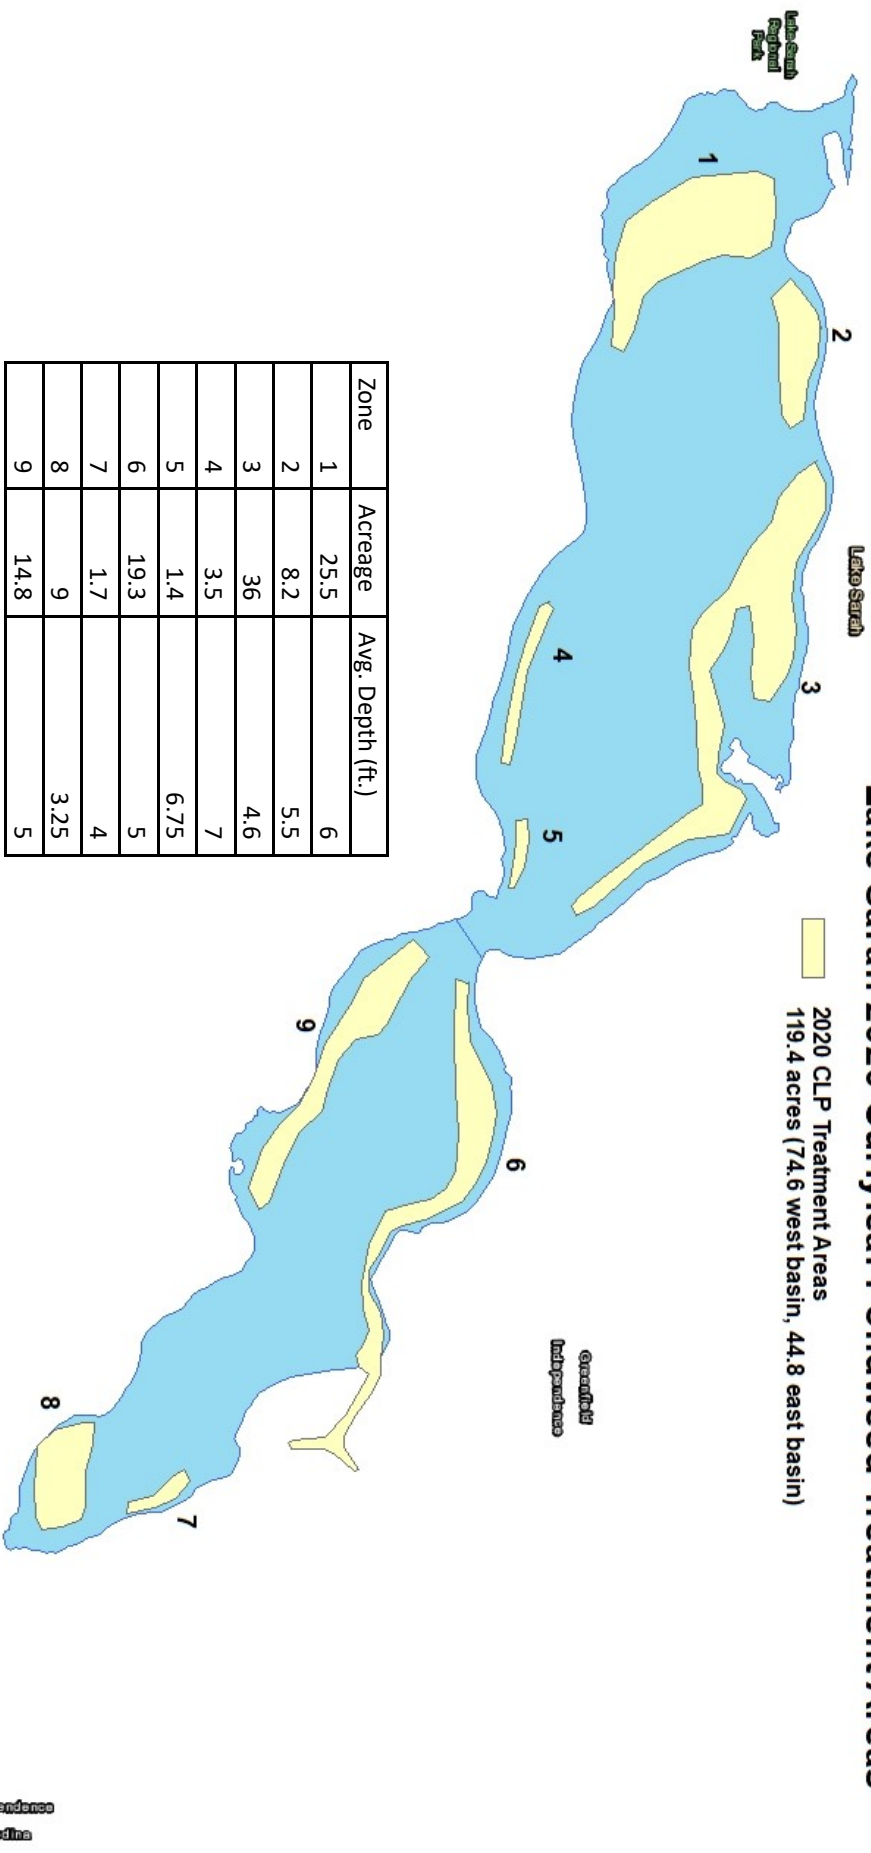

# Lake Sarah 2020 Curlyleaf Pondweed Treatment Areas

Esri, HERE, Garmin, © OpenStreetMap contributors, and the GIS user community