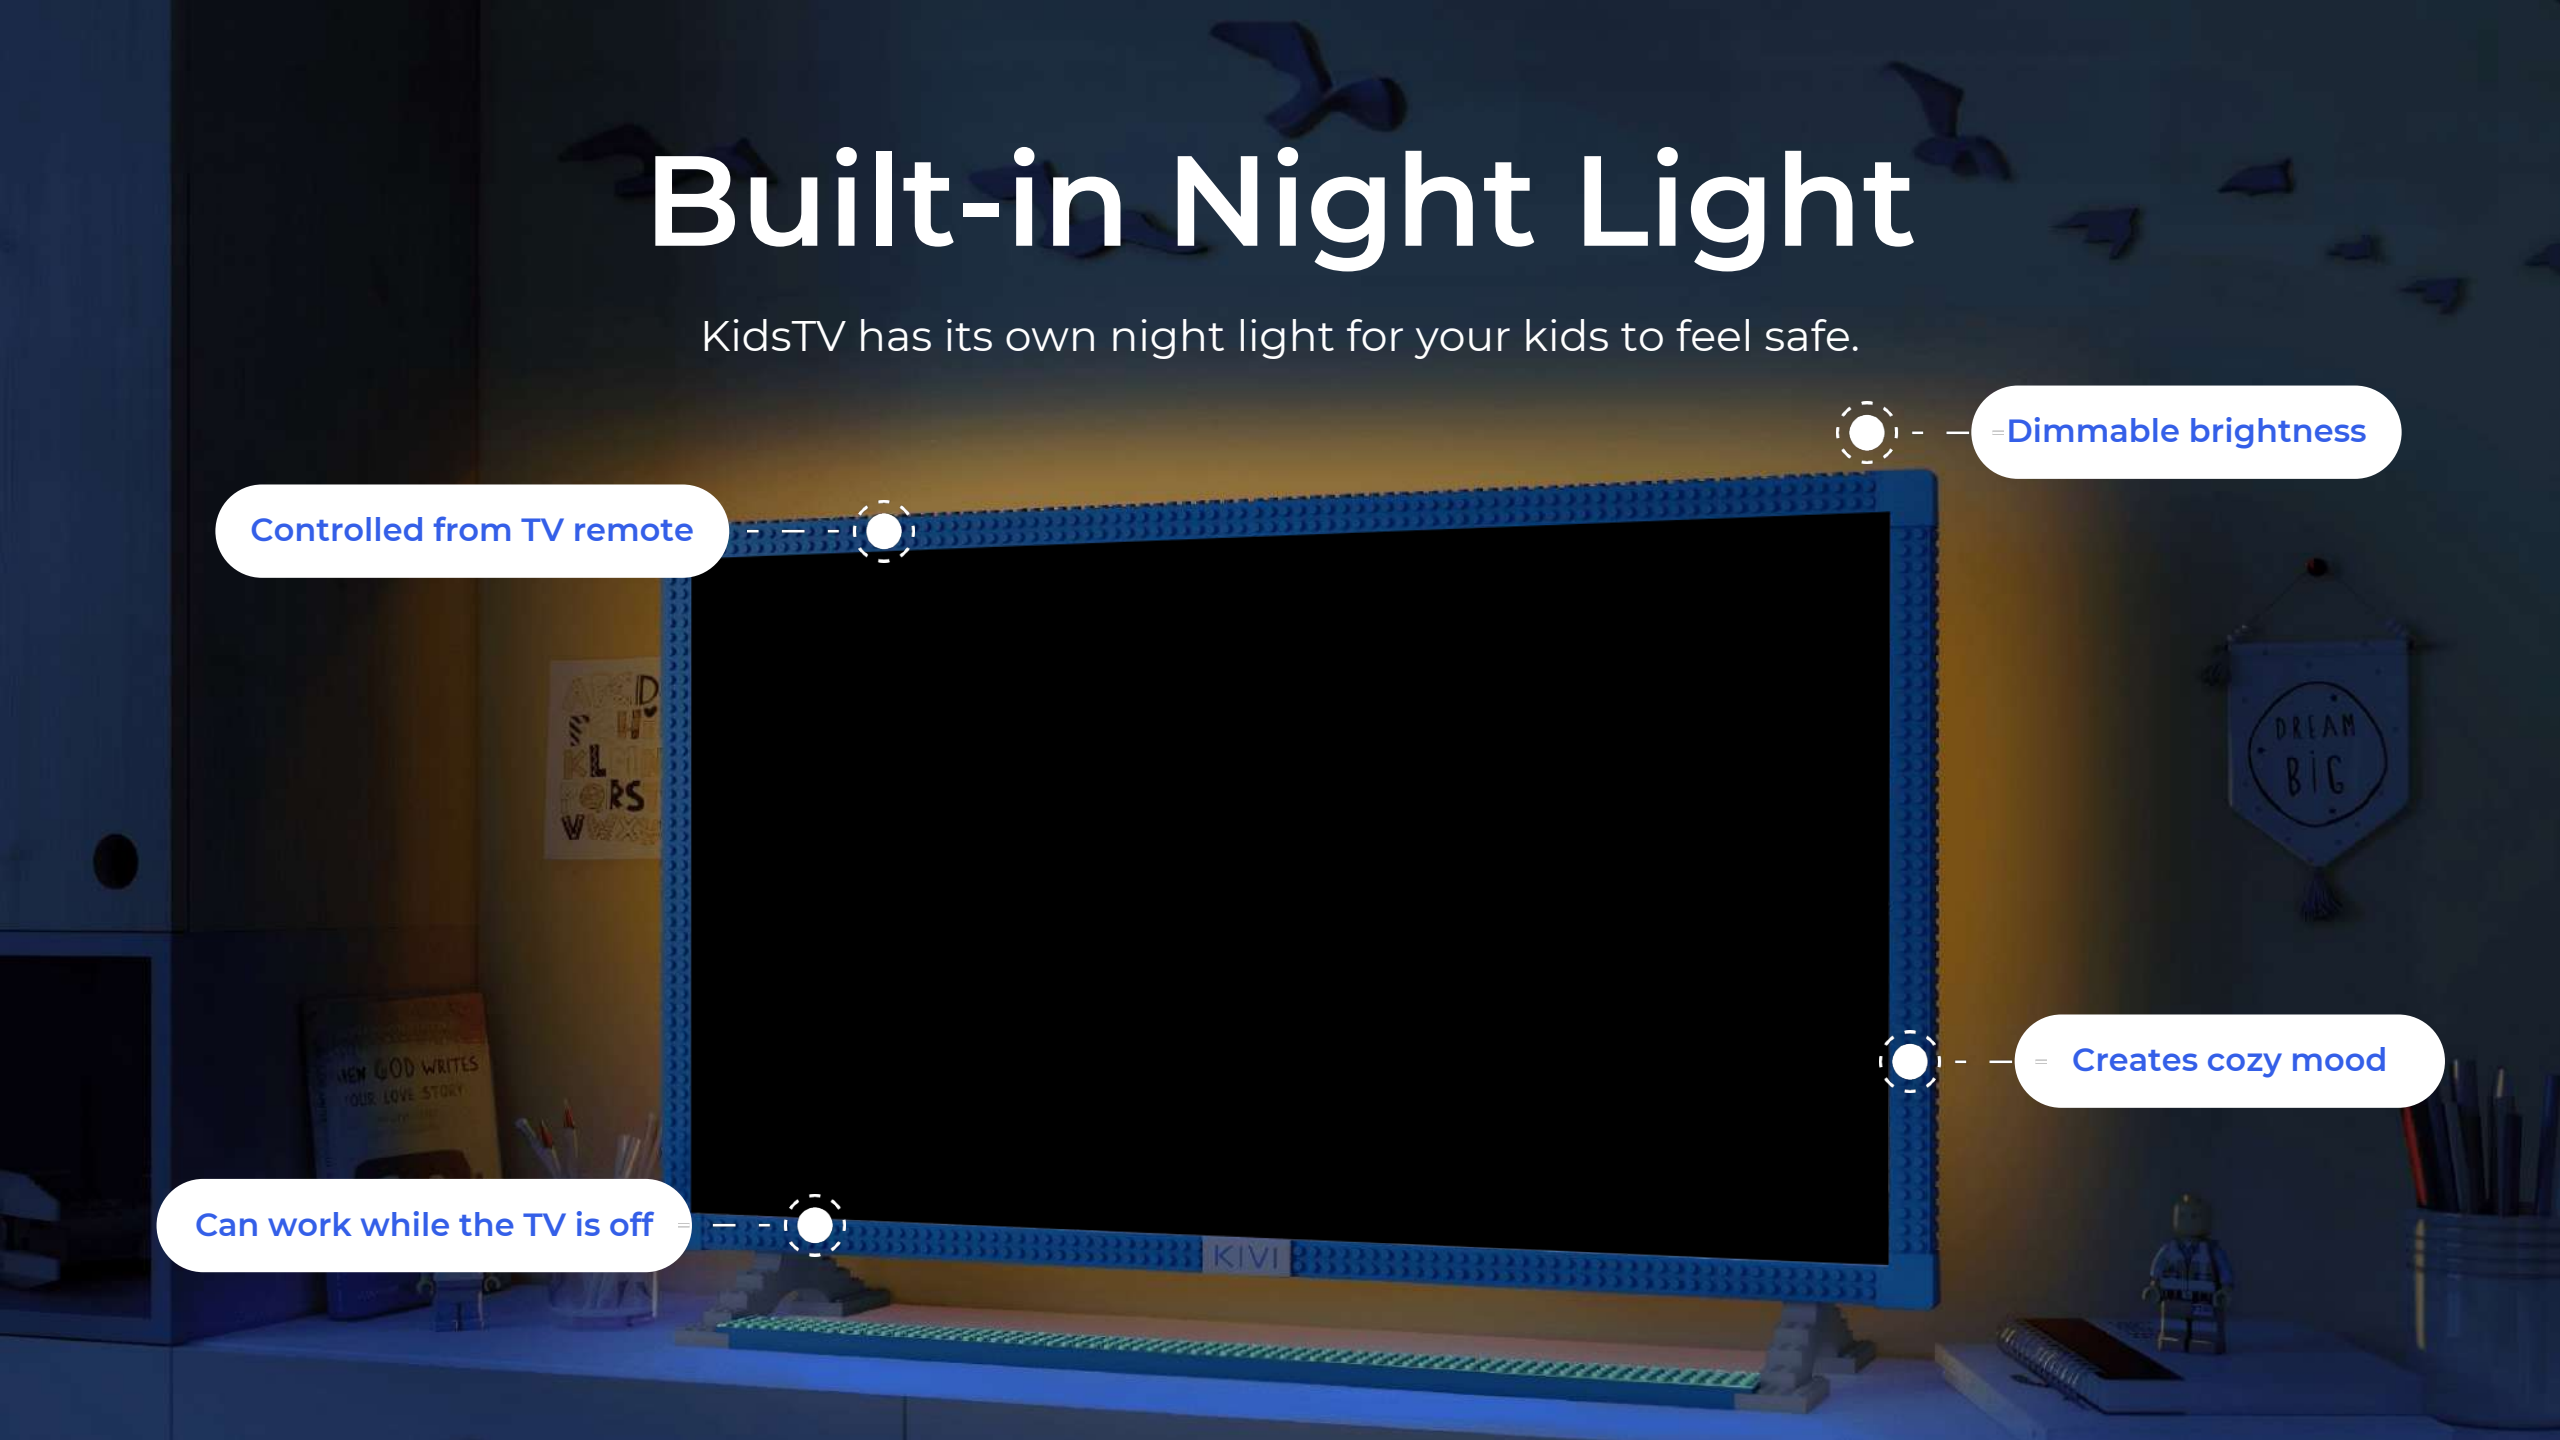

Joy in Every Detail

Place anything
anywhere

Compatible
with any details

Immensely
customizable

Protective glass on the screen

KidsTV screen features a robust tempered glass that ensures long-lasting durability and safety for the TV device.

To ensure kids safety – TV can be fixed on the surface of the table with a special tapes in the kit.

Built-in Night Light

KidsTV has its own night light for your kids to feel safe.

Controlled from TV remote

Dimmable brightness

Can work while the TV is off

Creates cozy mood

Seamless integration into TV design

New friendly remote

High-quality design and perfect ergonomics

Rocker keys

Easy night light control