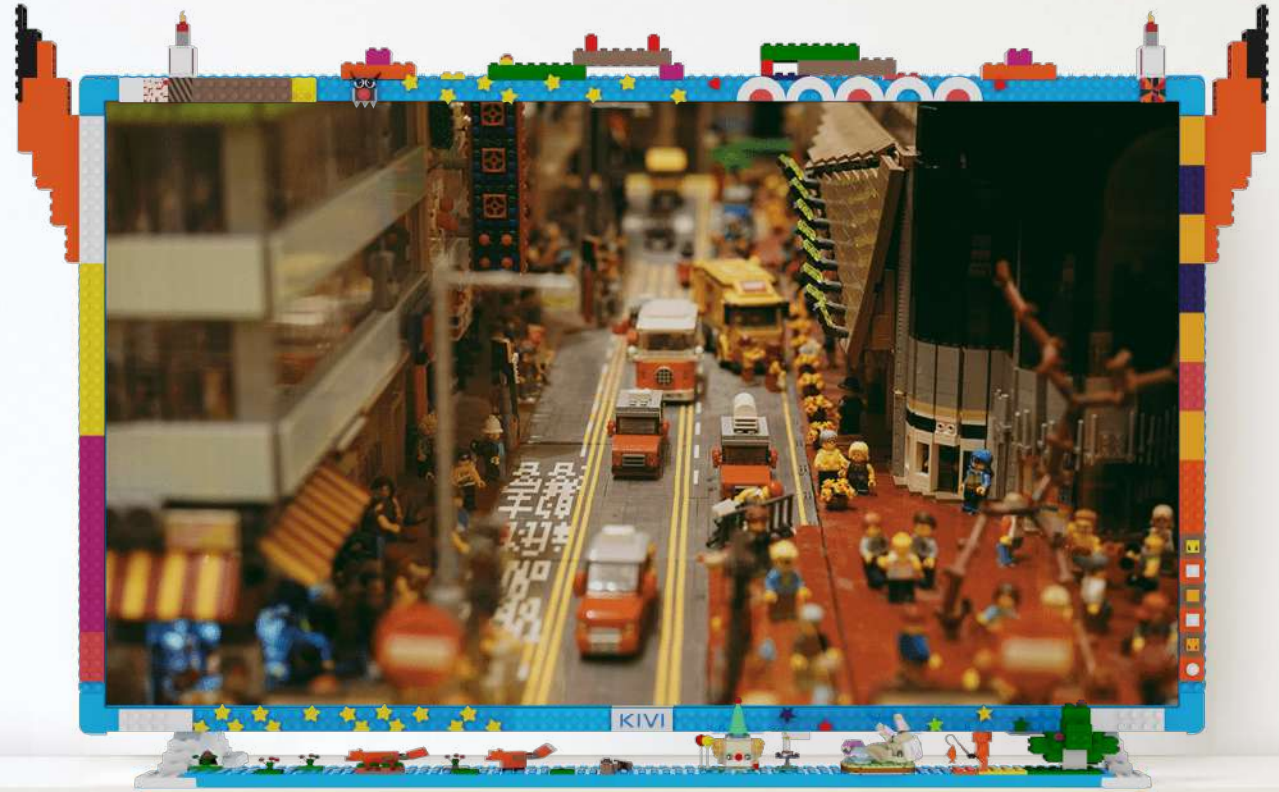

Creative customization with buildable block-style frame

Let your kids unleash their creativity and create their own unique designs with ease with our one-of-a-kind TV design.