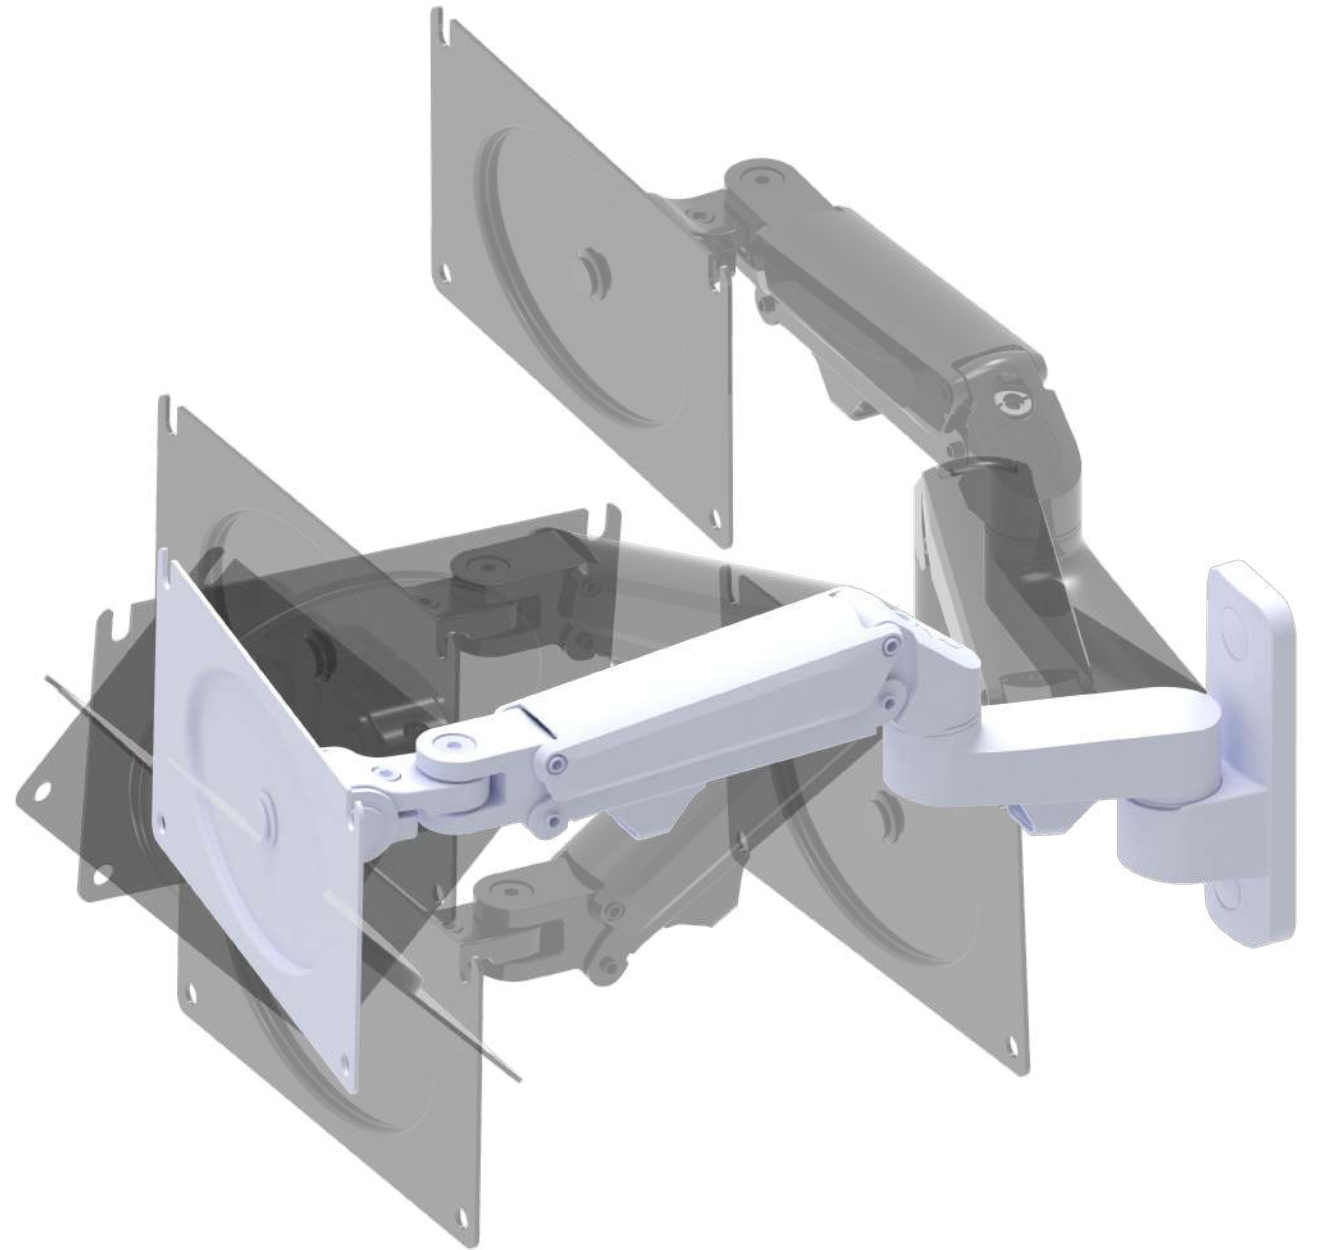

Buildable block-style frame

KIVI KitchenTV

Watch videos or shows from your kitchen with previously unprecedented comfort and security.

Compact full-motion wall mount

Custom spring-loaded wall mount
was created specifically for the KitchenTV.

Maximize countertop space with our wall mount's
minimal wall occupancy and cable management
system, ensuring a neat and organized kitchen.

*Based on KIVI research 85% of customers that seek
for the TV in their kitchen place it on the wall.

Endless options on positioning

Elevate your kitchen experience with the KitchenTV wall mount. Designed for culinary spaces, it adjusts height and rotates your TV up to 90 degrees for perfect viewing angles.

KitchenTV mount stays in the position you've set it.

The image shows the back of a white KitchenTV mounted on a wall. The back panel has a wood-grain texture. A blue dashed circle highlights a square-shaped sensor area on the left side of the panel. To the right, there is a circular speaker grille and a mounting arm. The background is a bright, slightly blurred kitchen scene with a window, a vase, and a plate of food.