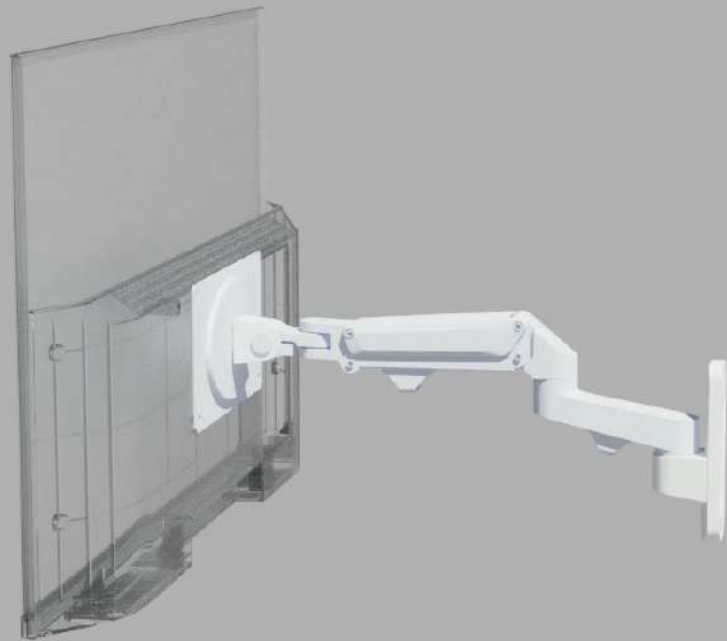

Buildable block-style frame

KIVI KitchenTV

Watch videos or shows from your kitchen with previously unprecedented comfort and security.

Compact full-motion wall mount

Custom spring-loaded wall mount
was created specifically for the KitchenTV.

Maximize countertop space with our wall mount's
minimal wall occupancy and cable management
system, ensuring a neat and organized kitchen.

*Based on KIVI research 85% of customers that seek
for the TV in their kitchen place it on the wall.

Endless options on positioning

Elevate your kitchen experience with the KitchenTV wall mount. Designed for culinary spaces, it adjusts height and rotates your TV up to 90 degrees for perfect viewing angles.

KitchenTV mount stays in the position you've set it.

The image shows the back of a white KitchenTV mounted on a wall. The back panel has a wood-grain texture. A blue dashed circle highlights a square-shaped sensor area on the left side of the panel. To the right, there is a circular speaker grille and a mounting arm. The background is a bright, slightly blurred kitchen scene with a window, a vase, and a plate of food.