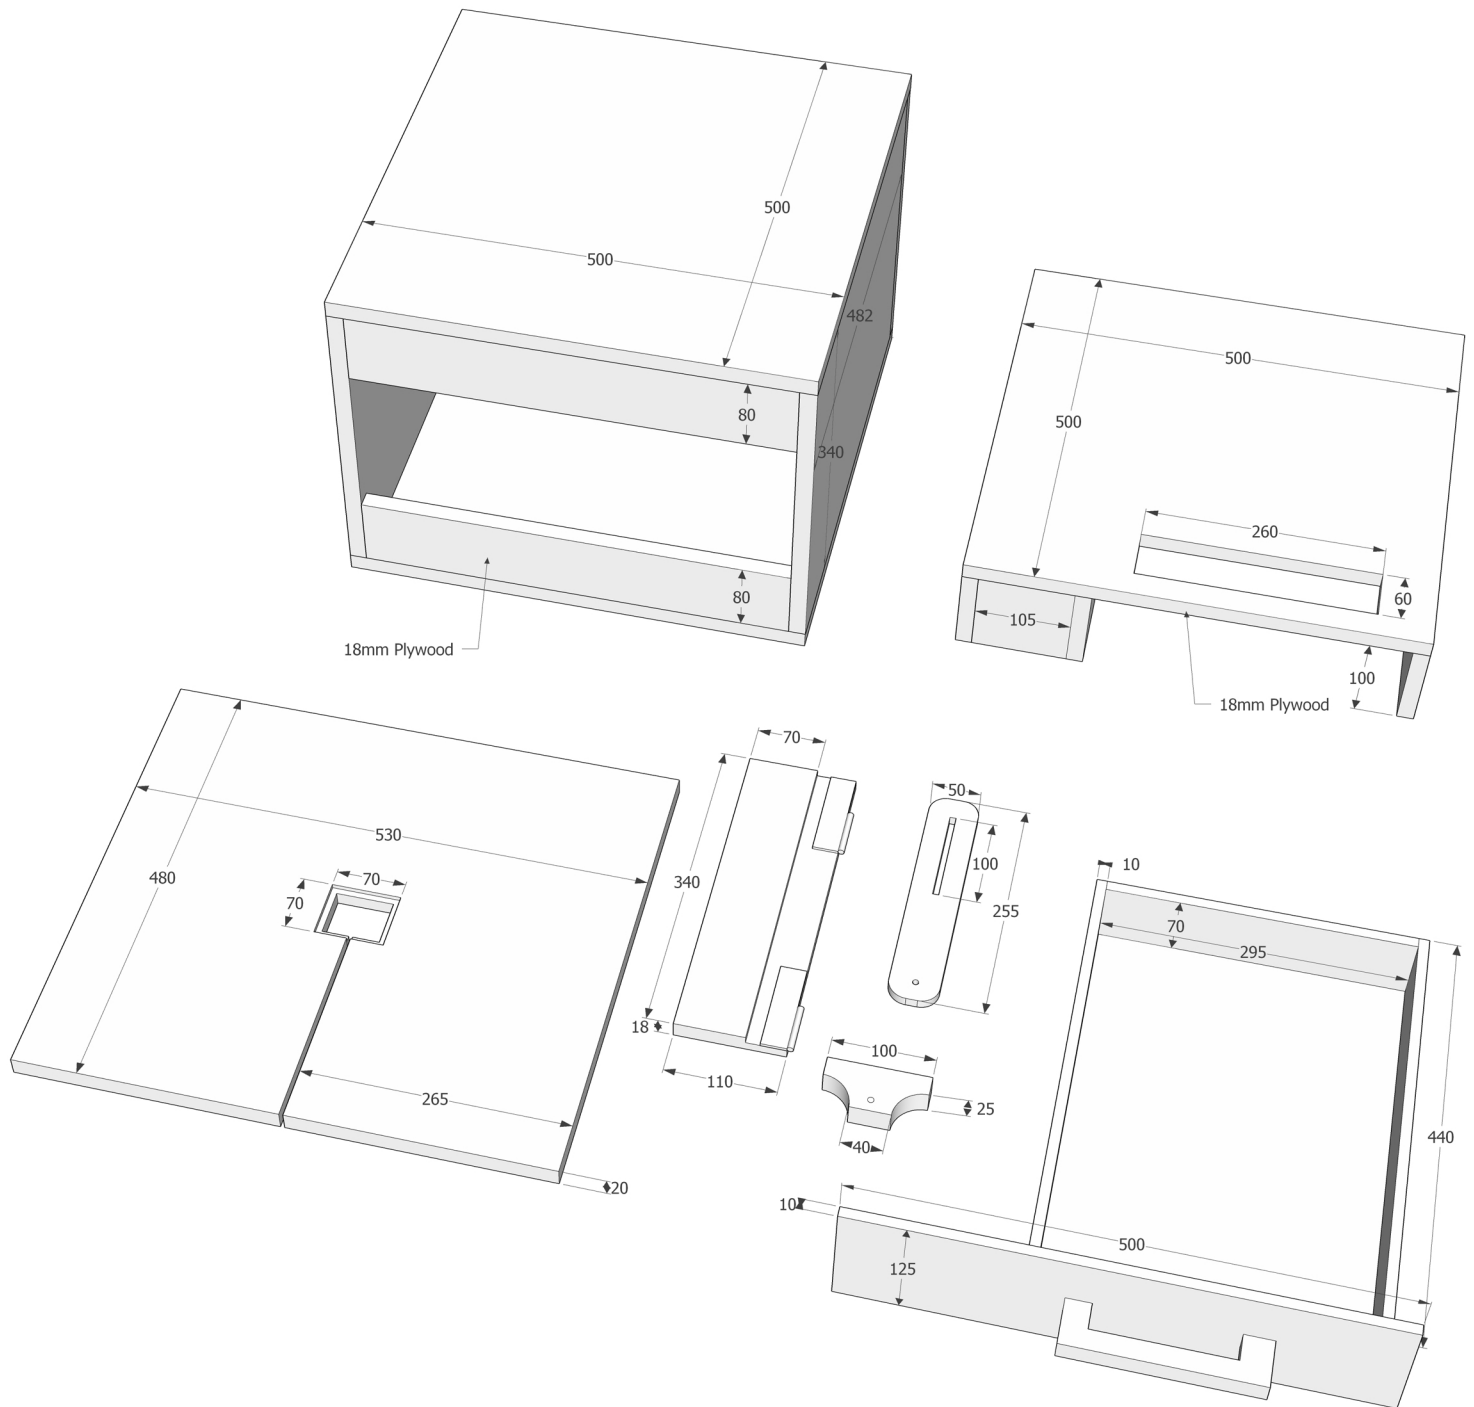

BAND SAW

Making Video : <https://www.youtube.com/greensaw>

Downloaded from <http://www.greensawdiy.com>

Instagram : <https://www.instagram.com/greensaw_diy/> Facebook : <https://www.facebook.com/greensawdiy/> Pinterest : <https://www.pinterest.com/greensaw_diy/>