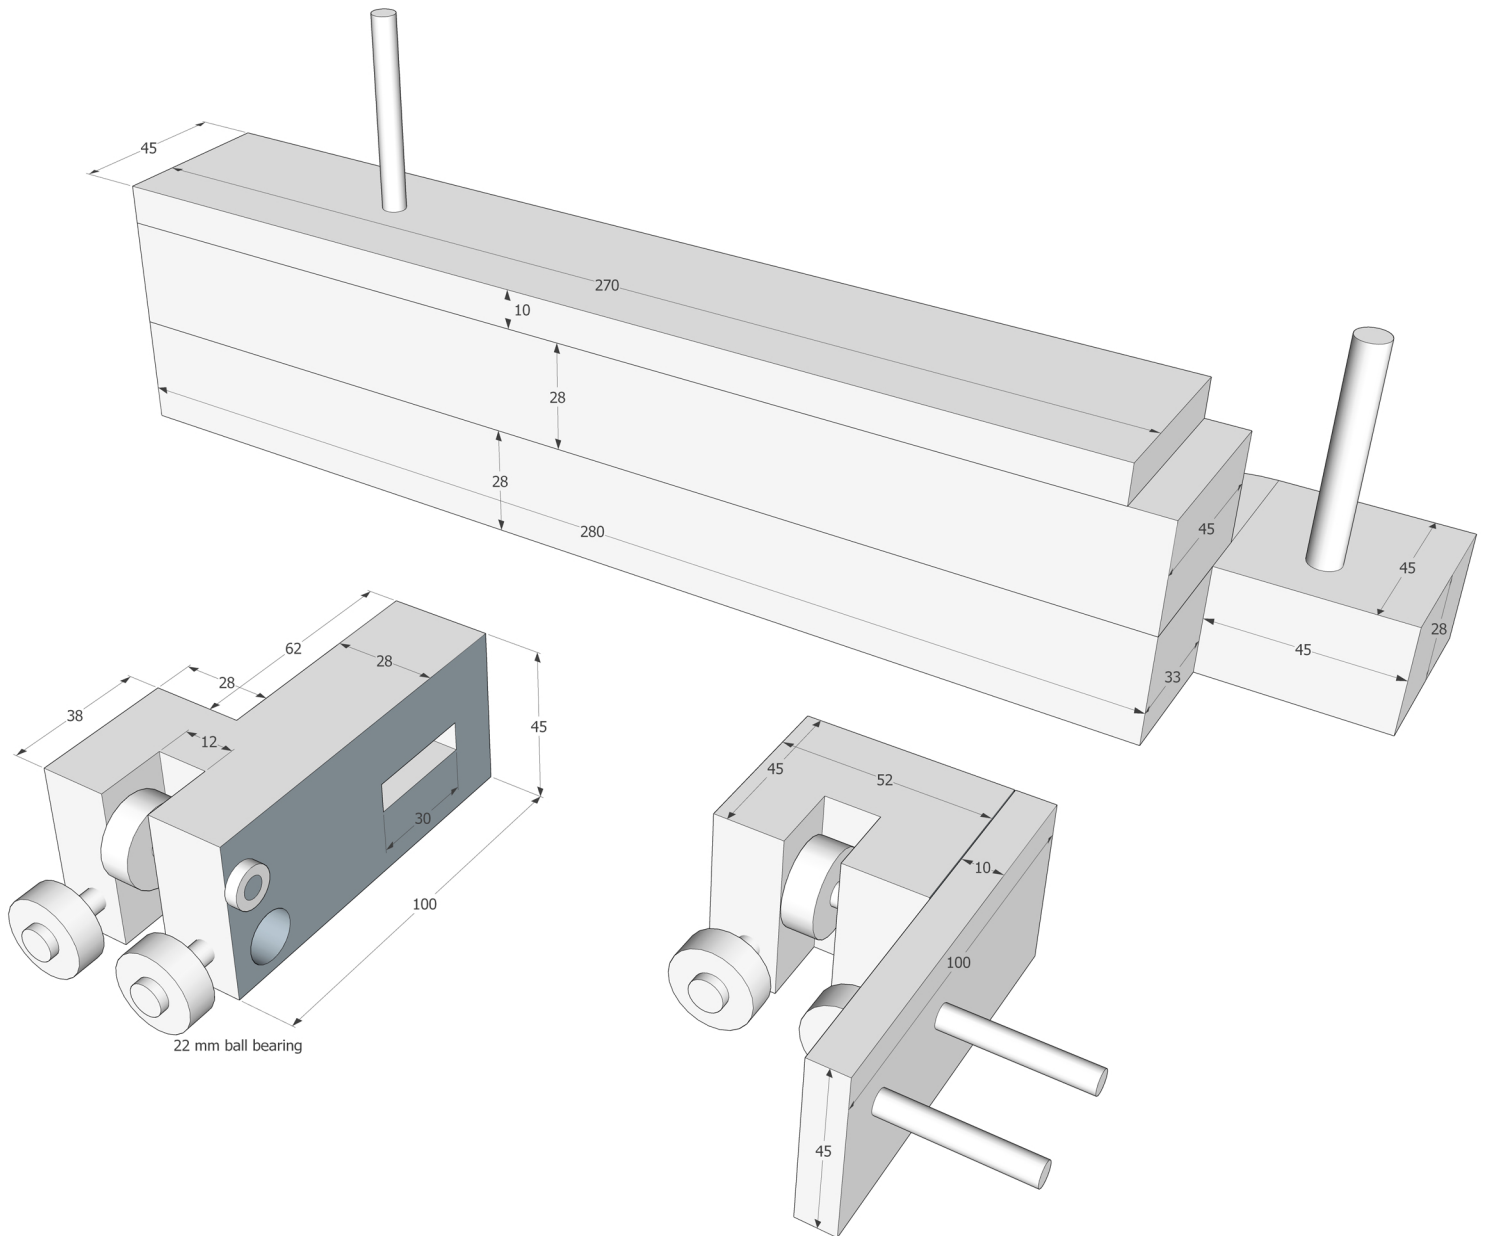

BAND SAW

Making Video : <https://www.youtube.com/greensaw>

Downloaded from <http://www.greensawdiy.com>

Instagram : <https://www.instagram.com/greensaw_diy/> Facebook : <https://www.facebook.com/greensawdiy/> Pinterest : <https://www.pinterest.com/greensaw_diy/>