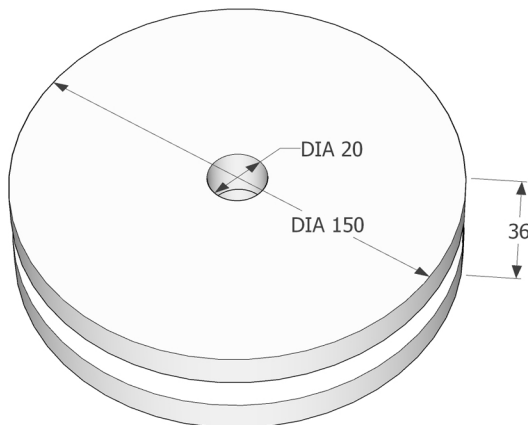

MOTOR : 1,5 kW 1500 (Rated Speed 1420) RPM

BELD LENGHT : 800mm (or YOUR CHOICE)

BAND SAW BLADE LENGHT : 2240mm

BAND SAW

Making Video : <https://www.youtube.com/greensaw>

Downloaded from <http://www.greensawdiy.com>