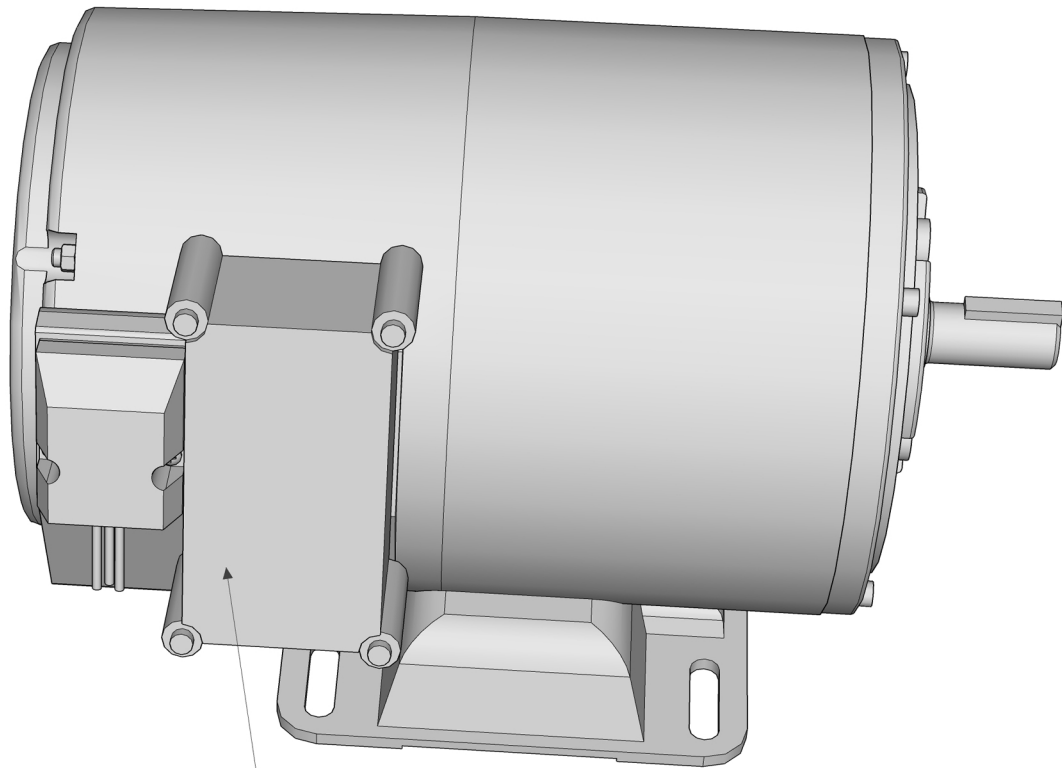

MOTOR : 1,5 kW 1500 (Rated Speed 1420) RPM

BELD LENGHT : 800mm (or YOUR CHOICE)

BAND SAW BLADE LENGHT : 2240mm

BAND SAW

Making Video : <https://www.youtube.com/greensaw>

Downloaded from <http://www.greensawdiy.com>