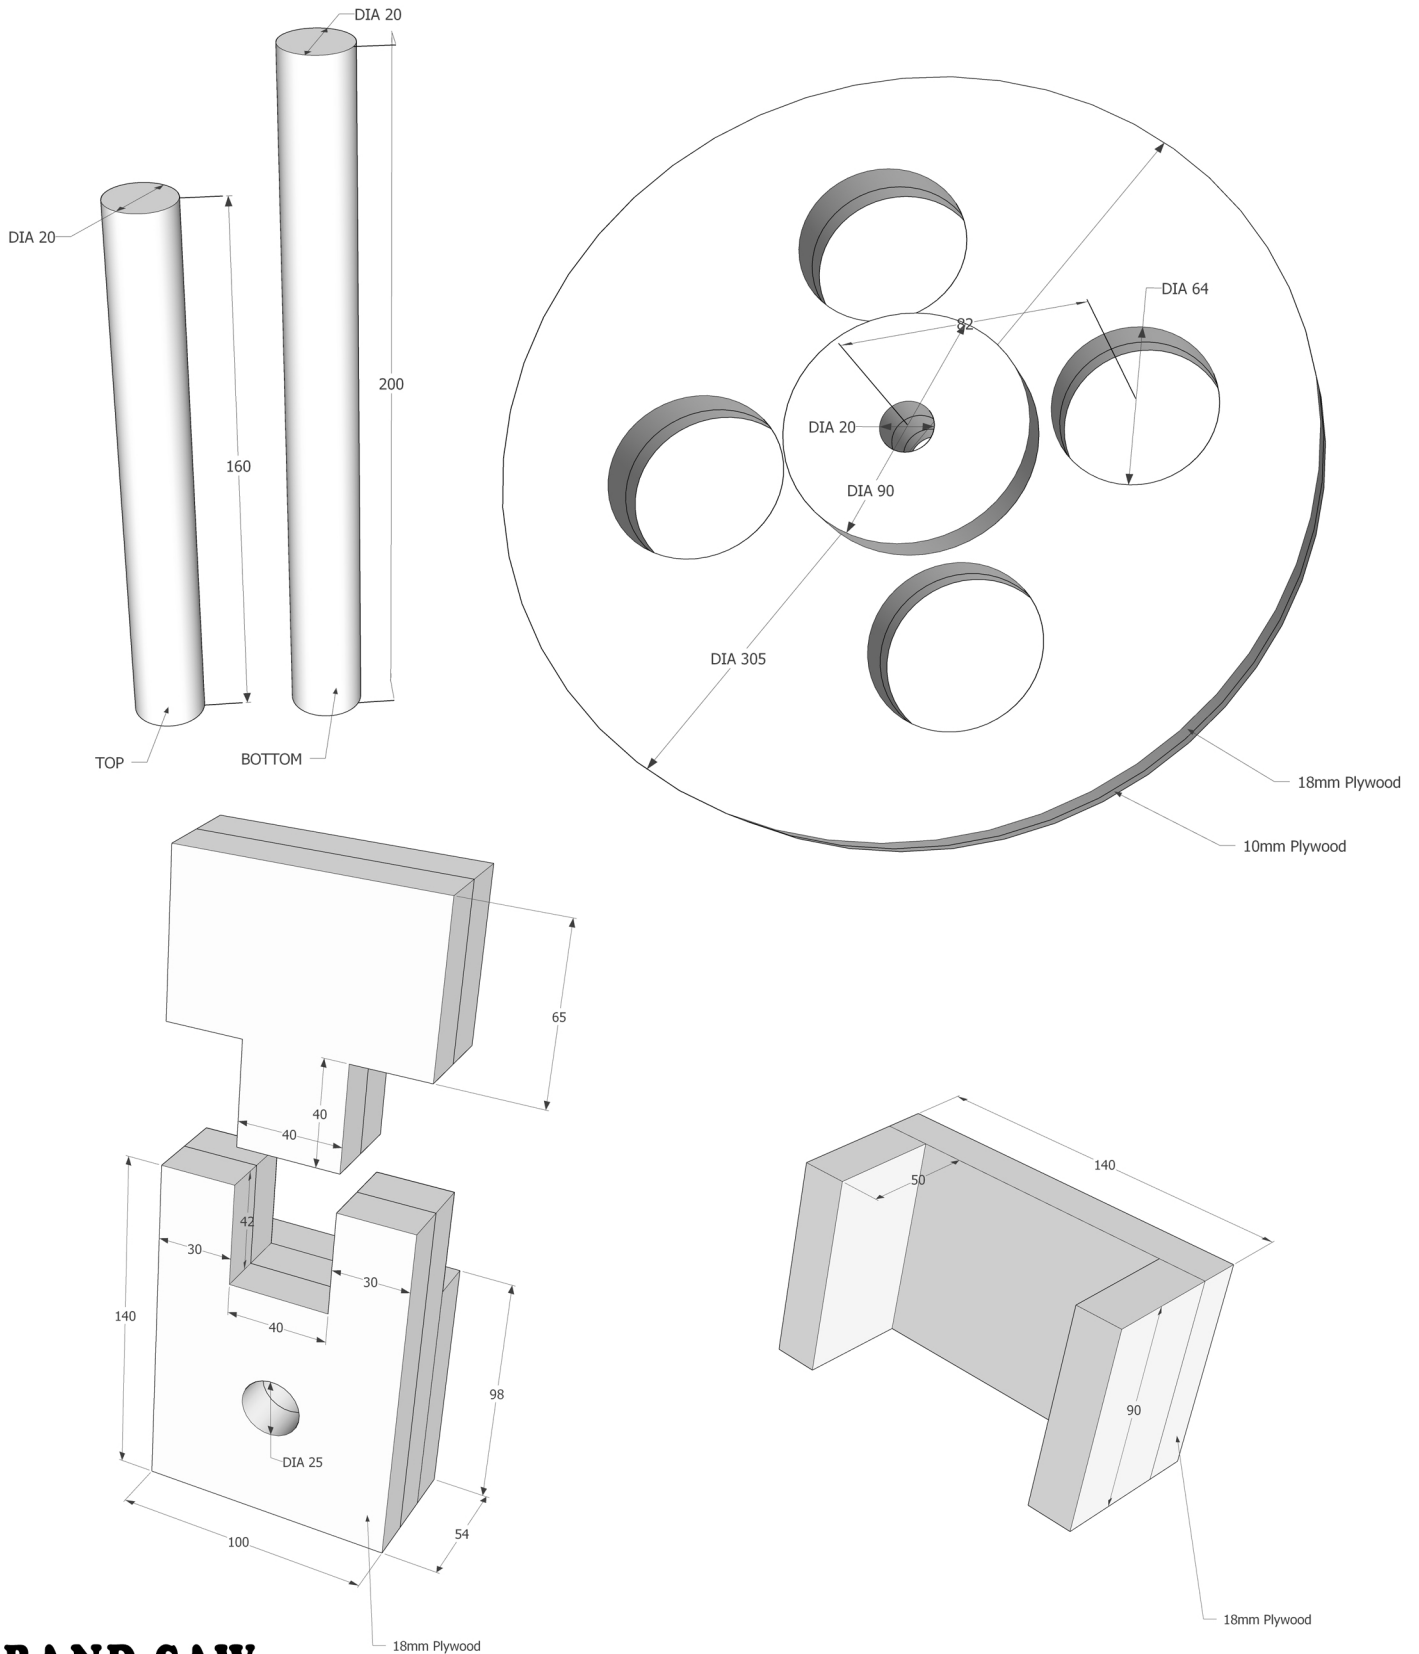

BAND SAW

Making Video : <https://www.youtube.com/greensaw>

Downloaded from <http://www.greensawdiy.com>

Instagram : <https://www.instagram.com/greensaw_diy/> Facebook : <https://www.facebook.com/greensawdiy/> Pinterest : <https://www.pinterest.com/greensaw_diy/>