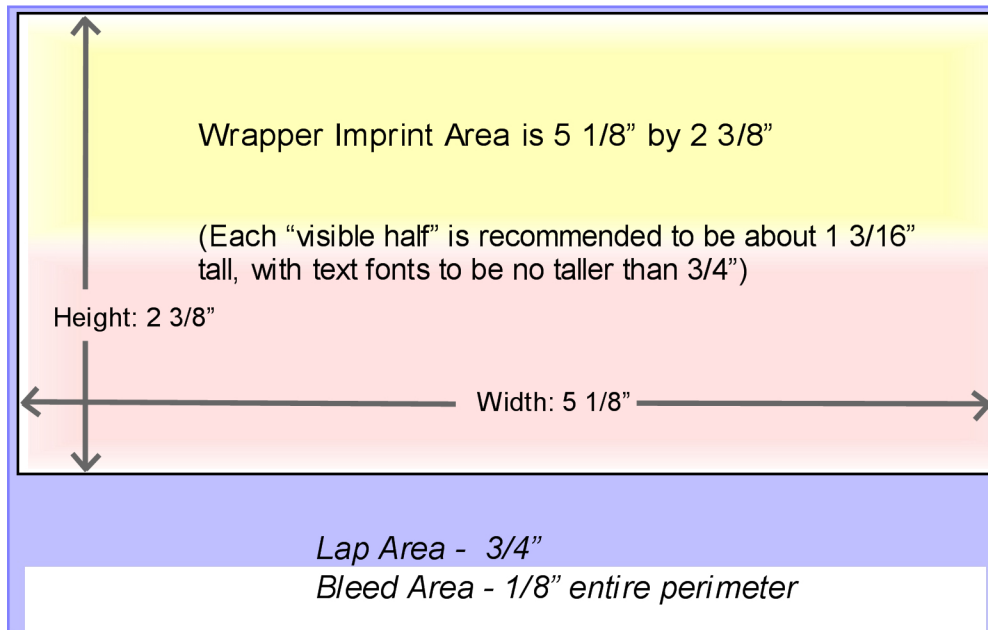

1.32 oz Mentos Template

Overall wrapper dimension is 5.2 by 3.25 inches.

Candy Roll Diameter is about 1/2 inch.

Rolls available in the Flavors
Strawberry, Green Apple, Fruit or Mint

0.35 oz Mentos Mini Rainbow Template

Overall wrapper dimension is 2.75 by 1.75 inches.

Candy Roll Diameter is about 1/3 inch.

Flavors inside are Cherry, Watermelon,
Pineapple, Strawberry, Orange