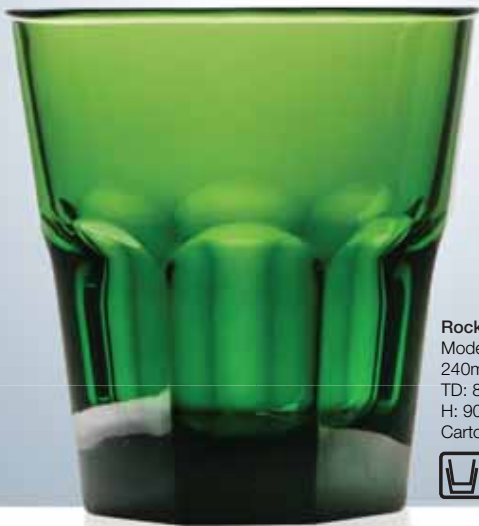

Rock Tumbler Red 240 mL

Model No: PS-4 RED

240mL/ 8oz

TD: 84mm

H: 90mm

Carton Quantity: 24

Rock Tumbler Green 240 mL

Model No: PS-4 GRE