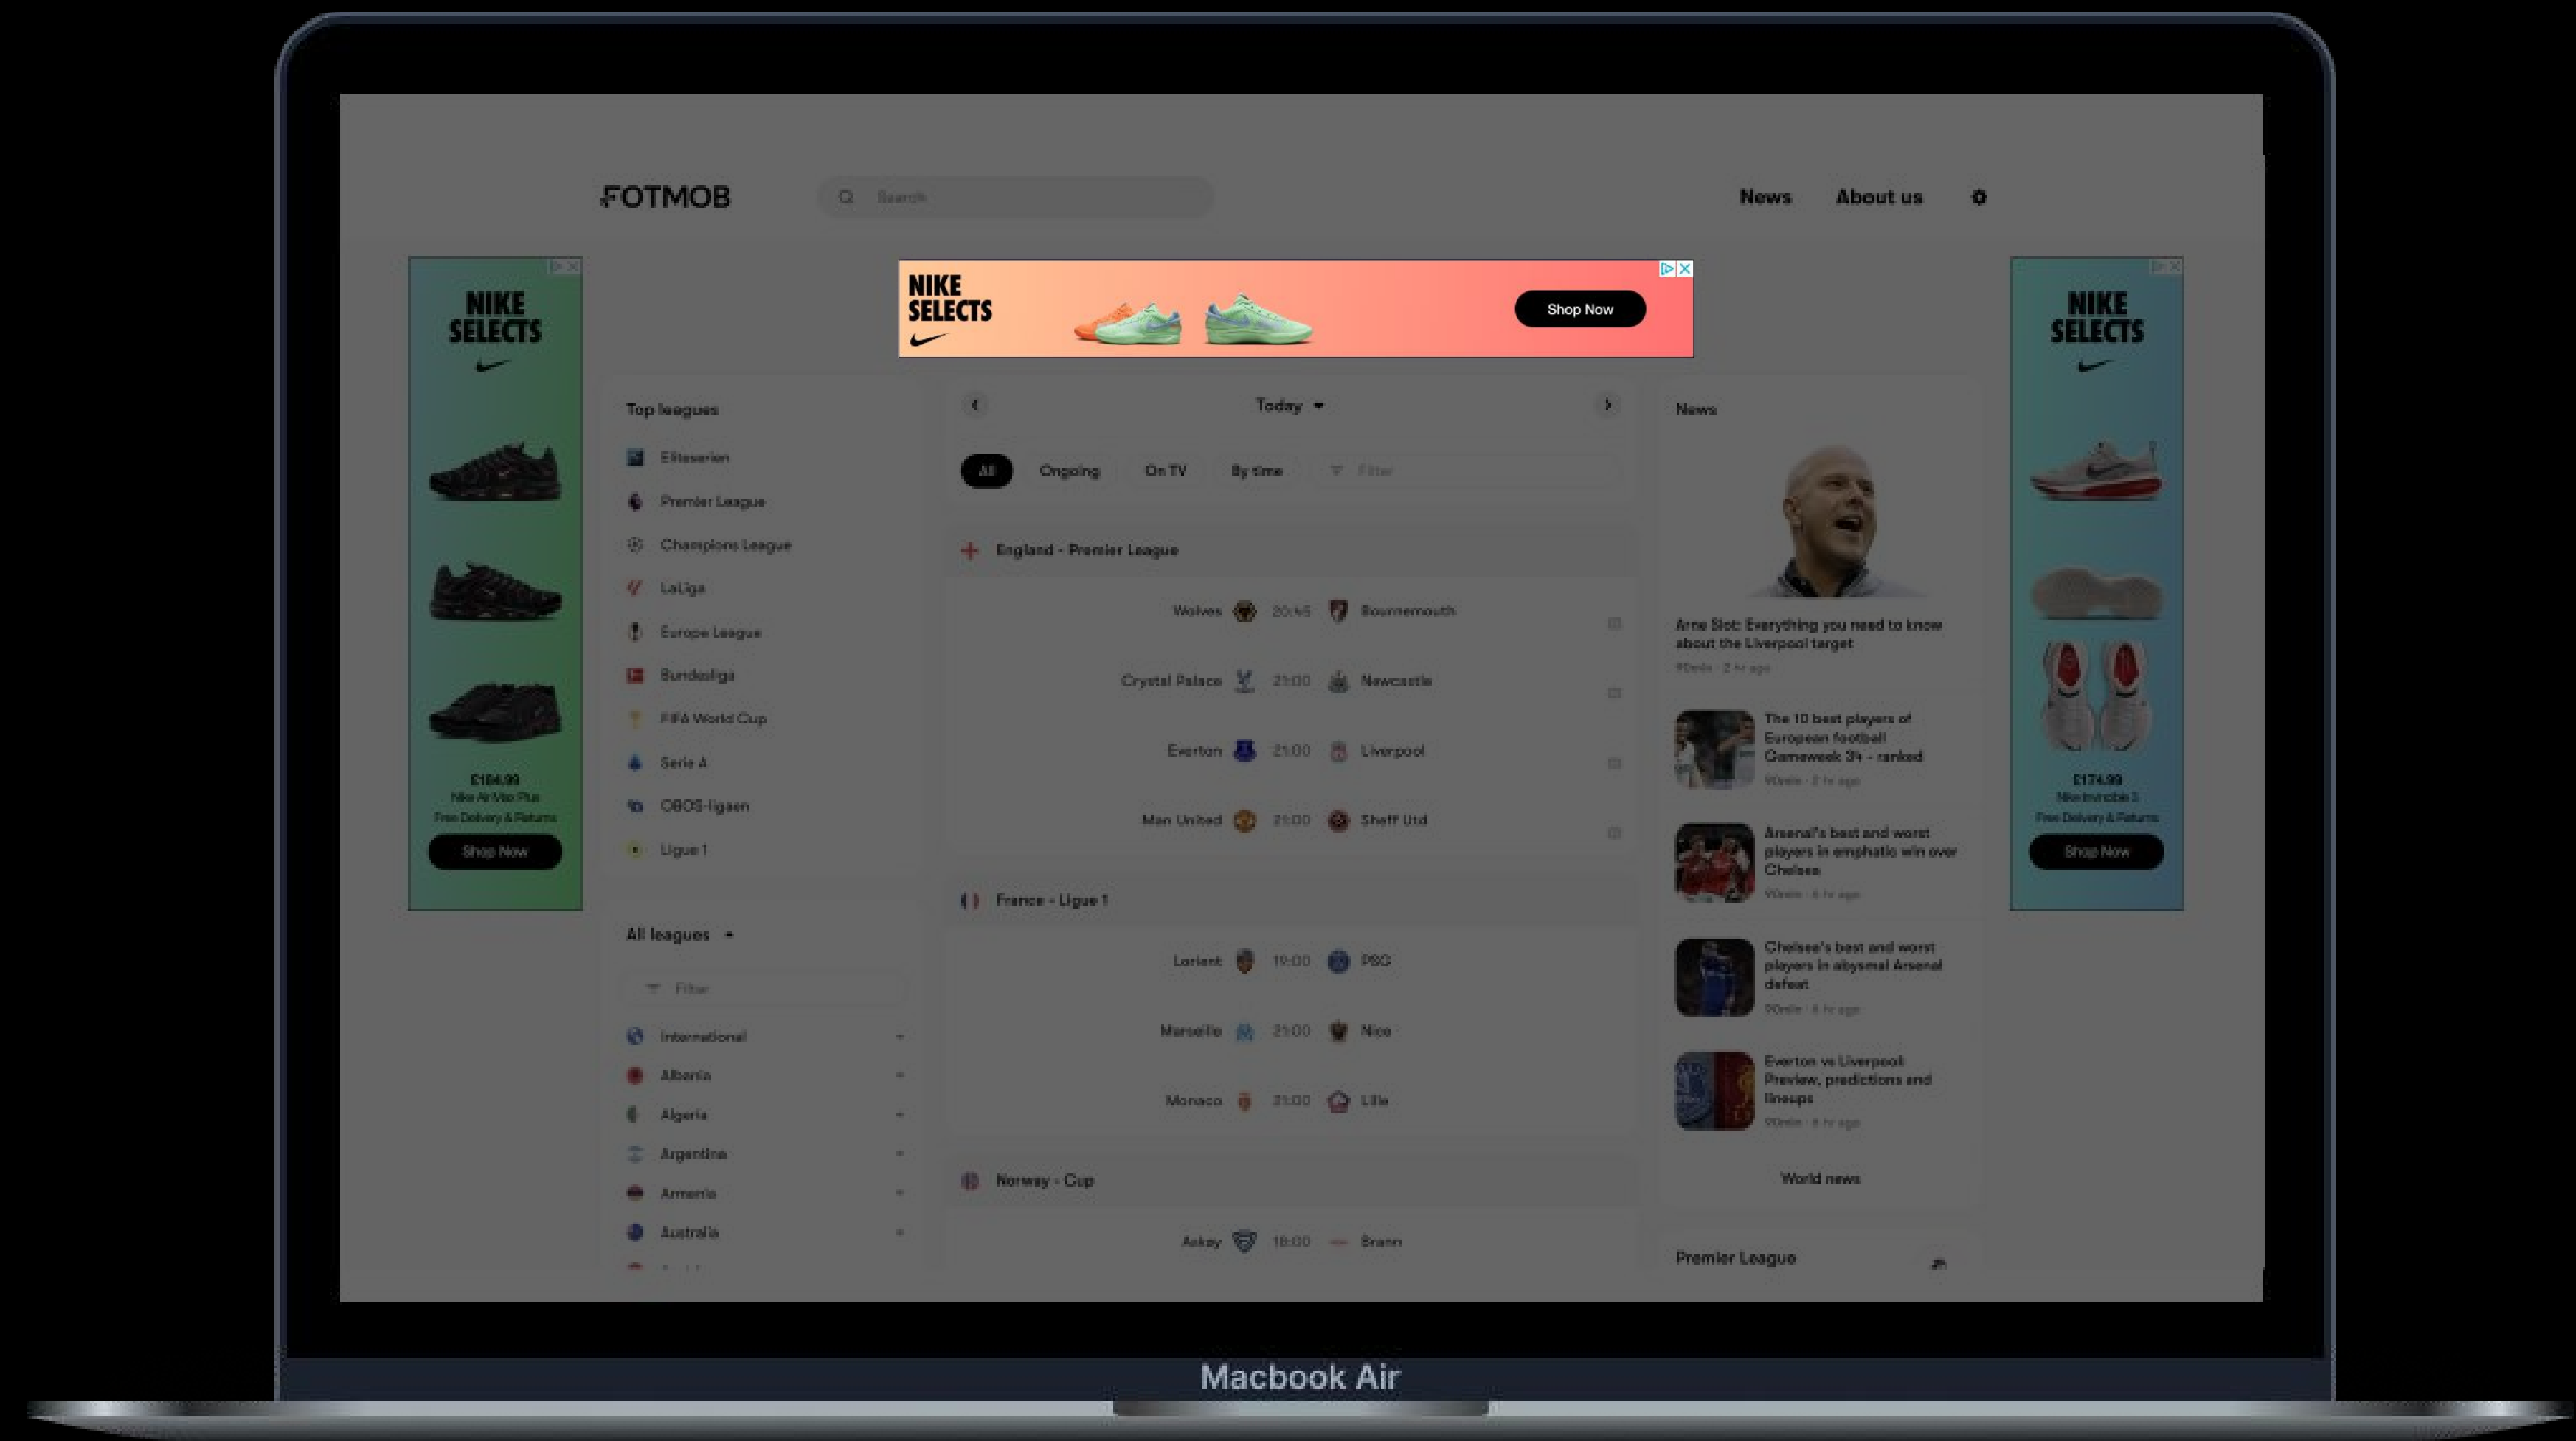

Desktop leaderboard

Specs

Dimensions 728x90 px

Image format .png or .jpg

Placements

Sitewide

Targeting

Country, region, city