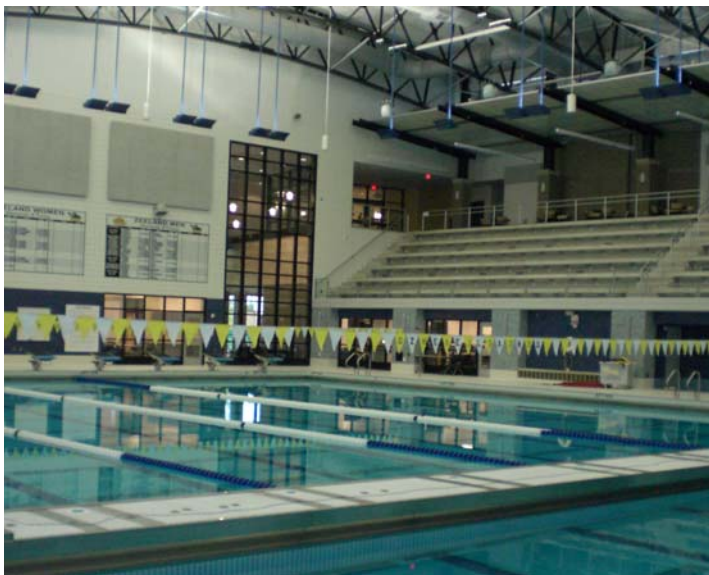

Project Summary

Zeeland Aquatic Center

The Zeeland Aquatic Center in Zeeland, Michigan, is the home for two local high schools: Zeeland East and Zeeland West. The swimmers from the two schools, which are next-door neighbors, share the pool and combine to create one team called Zeeland Swimming. The aquatic center was built to accommodate both schools, with seating for 552 people plus space for an additional 100 seats in the balcony. School administrators sought to create a facility that would last for thirty years, thus the resulting pool is equipped with state-of-the-art products supplied by Colorado Time Systems.

CTS worked closely with the school district and the contractor to ensure that all of the aquatic needs were met. CTS designed the aquatic system and supplied the facility with start systems, timing systems, touchpads, relay judging platforms, and a full-color 144 x 288 pixel LED matrix display. The display is capable of showing both race times as well as live video, including video collected from the underwater cameras installed in the pool.

Installation

Once awarded the contract for the Aquatic Center, Colorado Time Systems worked closely with Camp Services and Riegle Timing to ensure a smooth installation.

A CTS consultant reviewed the initial design, and made detailed suggestions on the placement of starting platforms, deck and wall plates and scoreboard/video displays.

The pool at Zeeland Aquatic Center features:

- 23mm Full Color Indoor LED Matrix Display (144 x 288) - 3.3m x 6.6m (10.8 ft x 21.7 ft)
- 3 System 6 Timing Consoles with software for swimming, diving, water polo, synchronized swimming, and training
- 2 Wireless Championship Start Systems
- Touchpads and Caddy
- Relay Judging Platforms with Speedlights and Caddy
- 2 QuickStart Pros
- Underwater Cameras