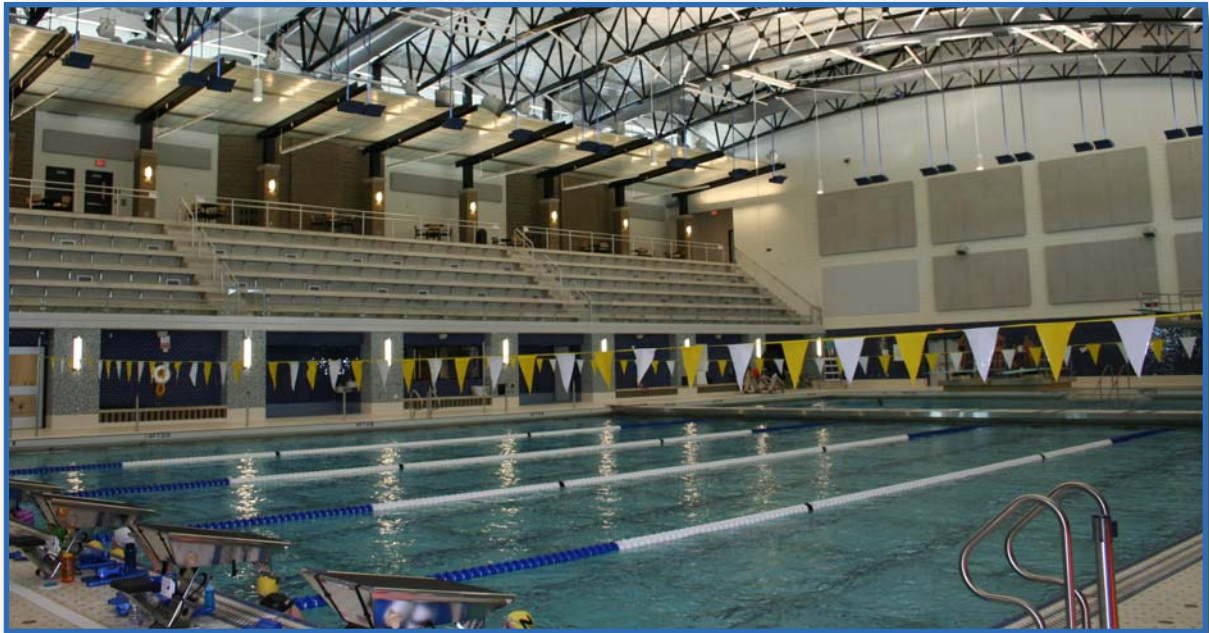

Project Summary

Zeeland Aquatic Center

The Zeeland Aquatic Center in Zeeland, Michigan, is the home for two local high schools: Zeeland East and Zeeland West. The swimmers from the two schools, which are next-door neighbors, share the pool and combine to create one team called Zeeland Swimming. The aquatic center was built to accommodate both schools, with seating for 552 people plus space for an additional 100 seats in the balcony. School administrators sought to create a facility that would last for thirty years, thus the resulting pool is equipped with state-of-the-art products supplied by Colorado Time Systems.

CTS worked closely with the school district and the contractor to ensure that all of the aquatic needs were met. CTS designed the aquatic system and supplied the facility with start systems, timing systems, touchpads, relay judging platforms, and a full-color 144 x 288 pixel LED matrix display. The display is capable of showing both race times as well as live video, including video collected from the underwater cameras installed in the pool.

Installation

Once awarded the contract for the Aquatic Center, Colorado Time Systems worked closely with Camp Services and Riegle Timing to ensure a smooth installation.

A CTS consultant reviewed the initial design, and made detailed suggestions on the placement of starting platforms, deck and wall plates and scoreboard/video displays.

The pool at Zeeland Aquatic Center features:

- 23mm Full Color Indoor LED Matrix Display (144 x 288) - 3.3m x 6.6m (10.8 ft x 21.7 ft)
- 3 System 6 Timing Consoles with software for swimming, diving, water polo, synchronized swimming, and training
- 2 Wireless Championship Start Systems
- Touchpads and Caddy
- Relay Judging Platforms with Speedlights and Caddy
- 2 QuickStart Pros
- Underwater Cameras