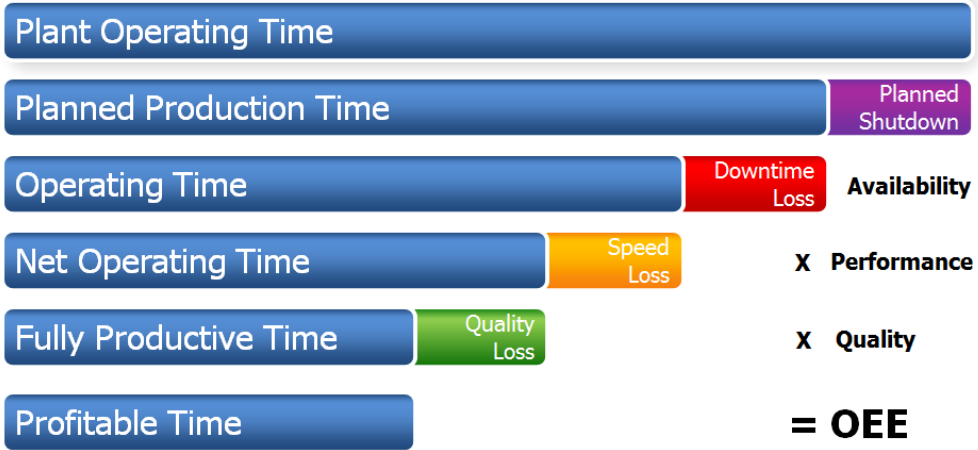

PRODUCTIVITY GAINS

WASTE REDUCTION

Scrap Setup
Investigation
Schedule-Overruns
Change-Over

DATA VISIBILITY

Monitoring
Correlation
Alerts

Higher-Yield Uptime
Labour-Optimization
Consistent-Quality

ANALYSIS OF TIME LOSSES

INTELLIGENT ANALYSIS IMPROVES

- PRODUCTIVITY
- QUALITY
- EFFICIENCY

ENTELEGIS MES MAKES LOSSES VISIBLE TO DECISION MAKERS

ADVANCED ANALYTICS

- DASHBOARDS
- CHARTS & GUAGES
- TOP N & PARETO & SPC
- EXPORT TO EXCEL
- REPORT BUSINESS METRICS
- OEE
- AVAILABILITY
- PERFORMANCE
- QUALITY