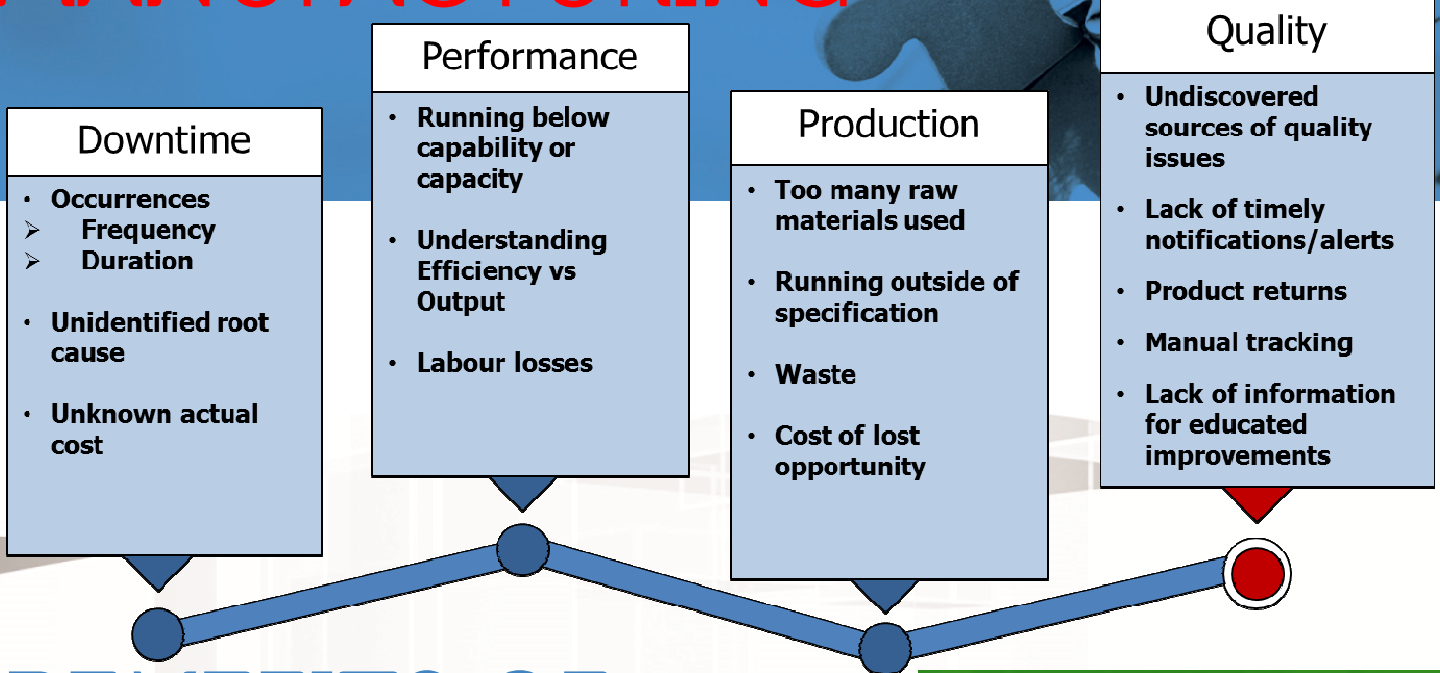

- KPI Benchmarking
- Dashboards
- Performance for all areas of production

WHY MES?

A study conducted by the Manufacturing Enterprise Solutions Association (MESA) which encompassed 150 manufacturers, found that there is a clear relationship between the use of MES and improvements in business results. Companies using MES were significantly more likely to report annual increases in performance.

www.entelegis.com

COMMON COSTLY LOSSES IN MANUFACTURING

BENEFITS OF IMPLEMENTING ENTELEGIS MES

EXISTING STRATEGY

- Creates More Accountability
- Increase Machine Availability
- Improve Efficiency
- Increase Production
- Improve Quality
- Happy Customer
- More Profit \$\$\$

PRODUCTIVITY GAINS

WASTE REDUCTION

Scrap Setup
Investigation
Schedule-Overruns
Change-Over

DATA VISIBILITY

Monitoring
Correlation
Alerts

Higher-Yield Uptime
Labour-Optimization
Consistent-Quality

ANALYSIS OF TIME LOSSES