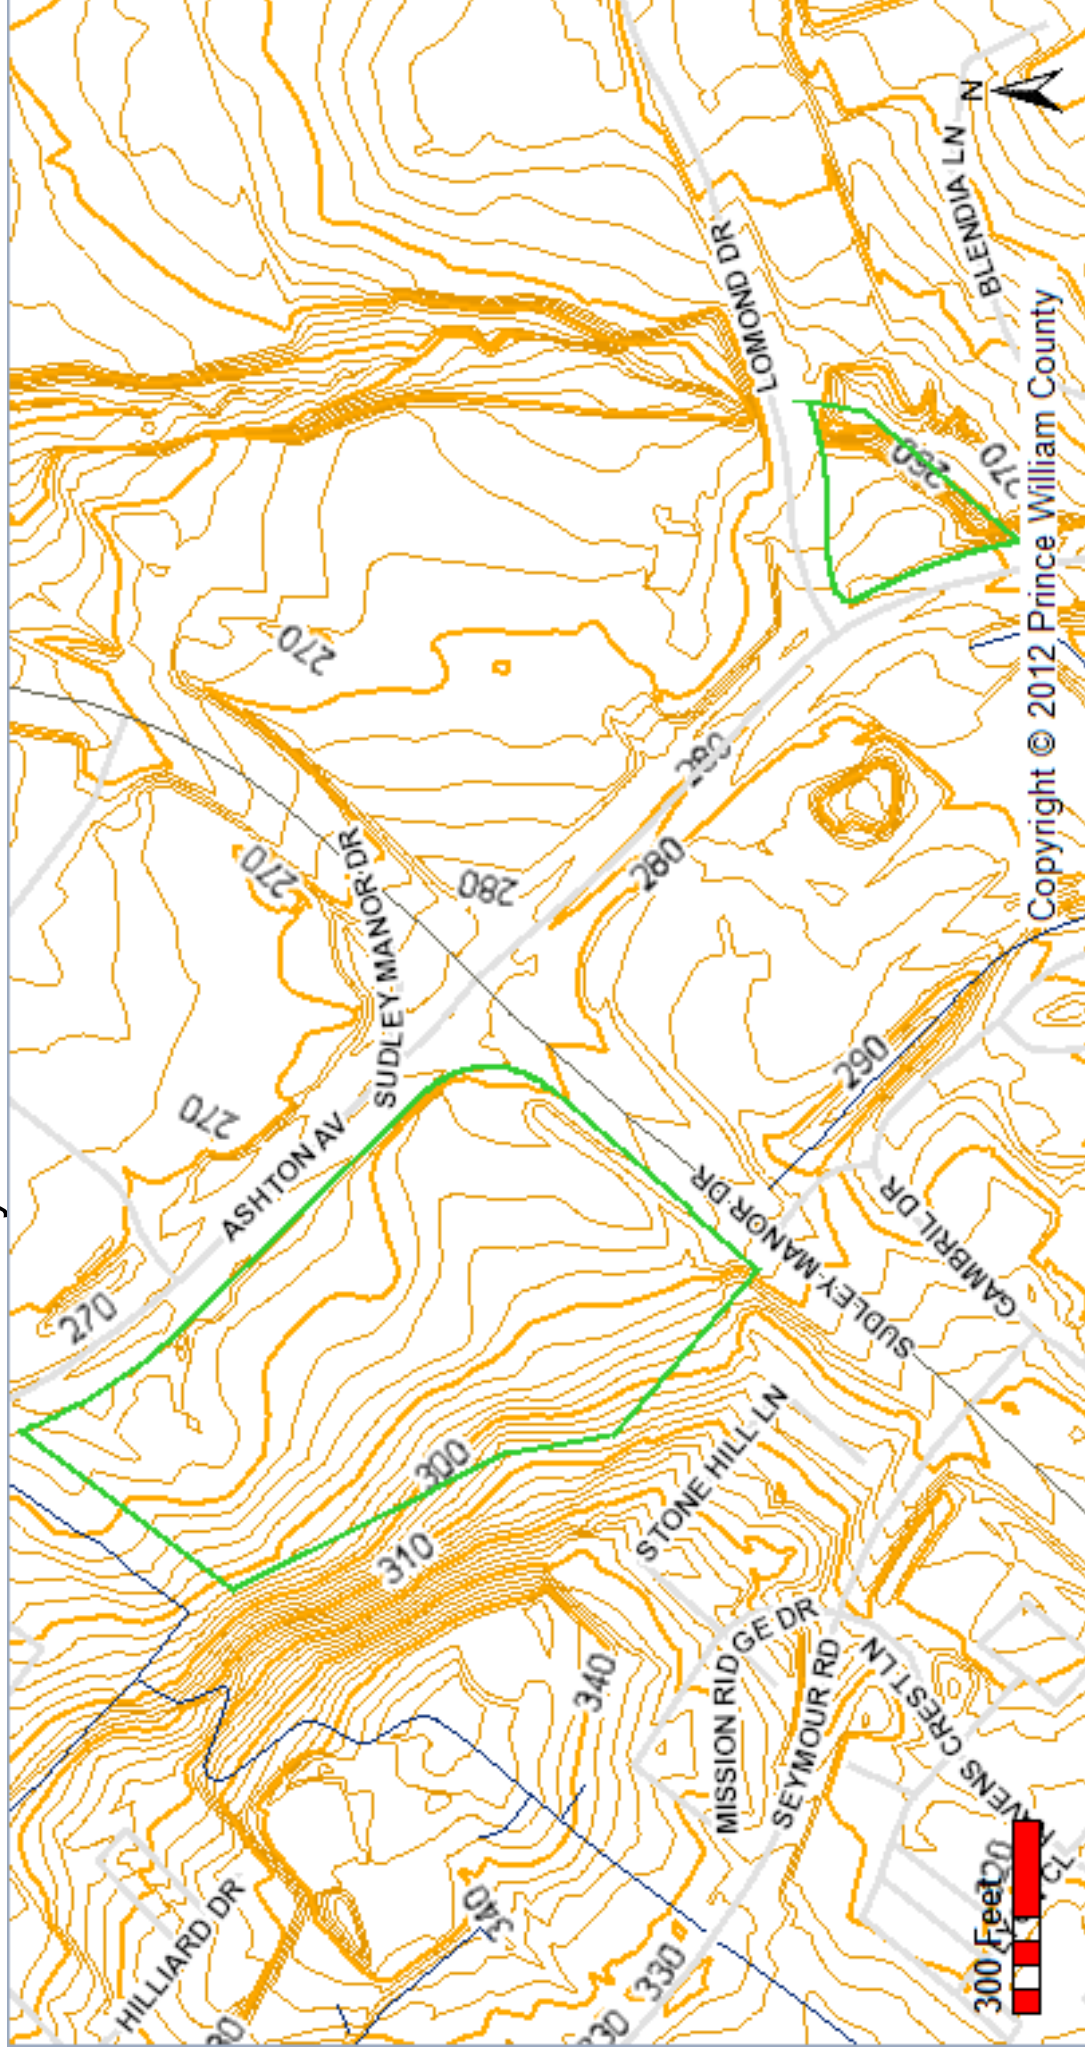

## Suley and Lomond

The information contained on this page is not to be construed or used as a legal description. Map information is believed to be accurate but accuracy is not guaranteed. Any errors or omissions should be reported to the Prince William County Geographic Information Systems Division of the Office of Information Technology. In no event will Prince William County be liable for any damages, including loss of data, lost profits, business interruption, loss of business information or other pecuniary loss that might arise from the use of this map or the information it contains.

# Legend

## Contour\_10ft

## Streets