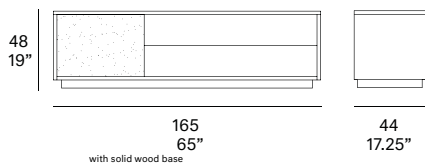

indoor

Basic

1-door TV module / mueble TV 1 puerta

Studio expormim, 2012

T310 R

solid wood base
5 cm / 2"

solid wood legs
14 cm / 5.5"

metallic legs
14 cm / 5.5"

Shipment details

TV module

Qty	1 tv module (1 box)
Volume	0,44 m3 / 15.54 ft3
Gross weight	52 kg / 115 lb
Net weight	47 kg / 104 lb
Item dimensions (width x depth x height)	165 x 44 x 48 cm 65" x 17.25" x 19"

solid wood base
5 cm / 2"

solid wood legs
14 cm / 5.5"

metallic legs
14 cm / 5.5"

Shipment details

TV module

Qty	1 tv module (1 box)
Volume	0,44 m3 / 15.54 ft3
Gross weight	52 kg / 115 lb
Net weight	47 kg / 104 lb
Item dimensions (width x depth x height)	165 x 44 x 48 cm 65" x 17.25" x 19"

with solid wood base
165
65"

44
17.25"

solid wood base
5 cm / 2"

solid wood legs
14 cm / 5.5"

metallic legs
14 cm / 5.5"

Shipment details

TV module

Qty	1 tv module (1 box)
Volume	0,44 m3 / 15.54 ft3
Gross weight	52 kg / 115 lb
Net weight	47 kg / 104 lb
Item dimensions (width x depth x height)	165 x 44 x 48 cm 65" x 17.25" x 19"