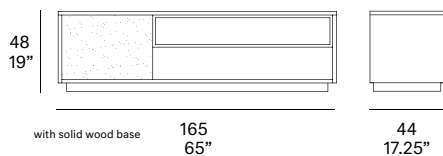

Shipment details

TV module

Qty	1 tv module (1 box)
Volume	0,44 m3 / 15.54 ft3
Gross weight	52 kg / 115 lb
Net weight	47 kg / 104 lb
Item dimensions (width x depth x height)	165 x 44 x 48 cm 65" x 17.25" x 19"

Optional legs

Qty	1 leg frame (1 box)
Volume	0,13 m3 / 4.59 ft3
Gross weight - Solid wood	14 kg / 31 lb
Net weight - Solid wood	11 kg / 24 lb
Gross weight - Metallic legs	17 kg / 37 lb
Net weight - Metallic legs	14 kg / 31 lb
Item dimensions with legs (width x depth x height)	165 x 44 x 57 cm 65" x 17.25" x 22"

solid wood base
5 cm / 2"

solid wood legs
14 cm / 5.5"

metallic legs
14 cm / 5.5"

Shipment details

TV module

Qty	1 tv module (1 box)
Volume	0,44 m3 / 15.54 ft3
Gross weight	52 kg / 115 lb
Net weight	47 kg / 104 lb
Item dimensions (width x depth x height)	165 x 44 x 48 cm 65" x 17.25" x 19"

with solid wood base
165
65"

44
17.25"

solid wood base
5 cm / 2"

solid wood legs
14 cm / 5.5"

metallic legs
14 cm / 5.5"

Shipment details

TV module

Qty	1 tv module (1 box)
Volume	0,44 m3 / 15.54 ft3
Gross weight	52 kg / 115 lb
Net weight	47 kg / 104 lb
Item dimensions (width x depth x height)	165 x 44 x 48 cm 65" x 17.25" x 19"