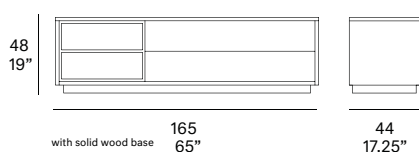

Optional legs

Qty	1 leg frame (1 box)
Volume	0,13 m3 / 4.59 ft3
Gross weight - Solid wood	14 kg / 31 lb
Net weight - Solid wood	11 kg / 24 lb
Gross weight - Metallic legs	17 kg / 37 lb
Net weight - Metallic legs	14 kg / 31 lb
Item dimensions with legs (width x depth x height)	165 x 44 x 57 cm 65" x 17.25" x 22"

solid wood base
5 cm / 2"

solid wood legs
14 cm / 5.5"

metallic legs
14 cm / 5.5"

Shipment details

TV module

Qty	1 tv module (1 box)
Volume	0,44 m3 / 15.54 ft3
Gross weight	52 kg / 115 lb
Net weight	47 kg / 104 lb
Item dimensions (width x depth x height)	165 x 44 x 48 cm 65" x 17.25" x 19"

Optional legs

Qty	1 leg frame (1 box)
Volume	0,13 m3 / 4.59 ft3
Gross weight - Solid wood	14 kg / 31 lb
Net weight -Solid wood	11 kg / 24 lb
Gross weight - Metallic legs	17 kg / 37 lb
Net weight - Metallic legs	14 kg / 31 lb
Item dimensions with legs (width x depth x height)	165 x 44 x 57 cm 65" x 17.25" x 22"

with solid wood base
165
65"

44
17.25"

solid wood base
5 cm / 2"

solid wood legs
14 cm / 5.5"

metallic legs
14 cm / 5.5"

Shipment details

TV module

Qty	1 tv module (1 box)
Volume	0,44 m3 / 15.54 ft3
Gross weight	52 kg / 115 lb
Net weight	47 kg / 104 lb
Item dimensions (width x depth x height)	165 x 44 x 48 cm 65" x 17.25" x 19"