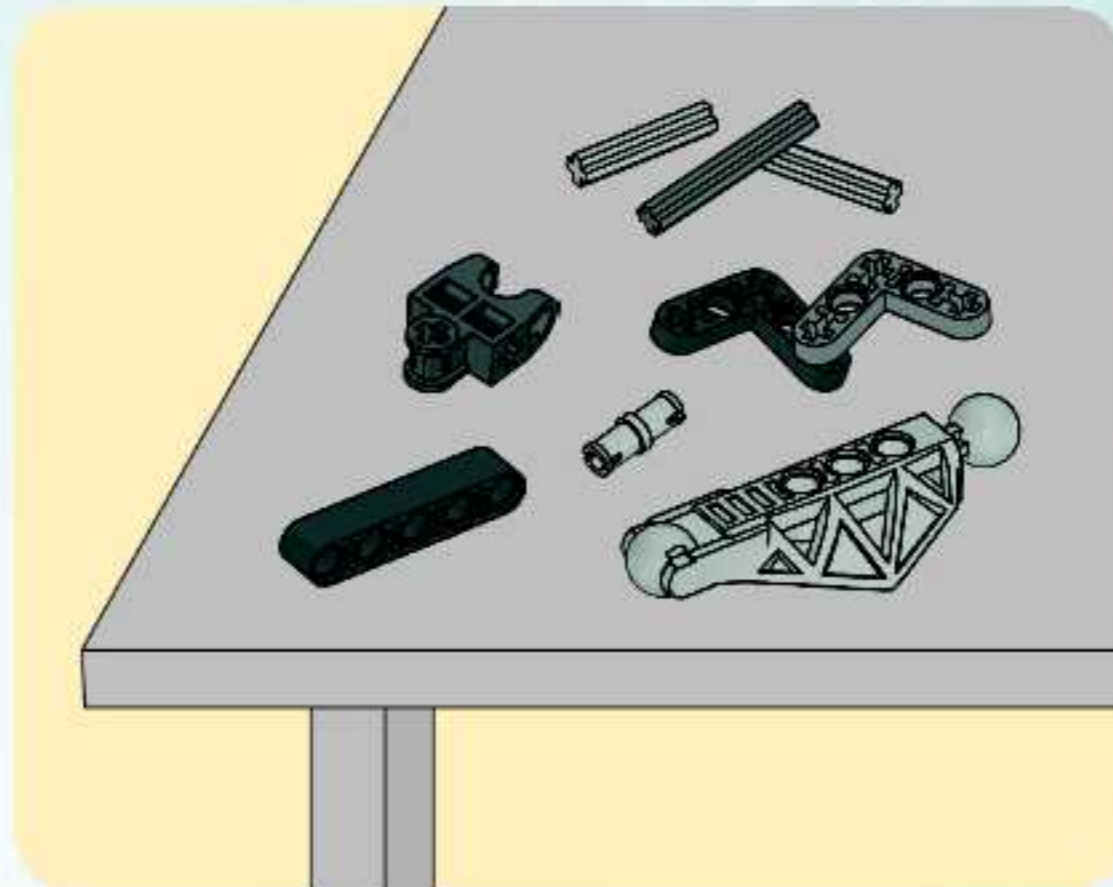

# BIONICLE®

MAKUTA ICEARAX

8953

**WARNING: CHOKING HAZARD.**  
Toy contains small parts and a small ball.  
Not for children under 3 years.

**LEGO**

1

2

1