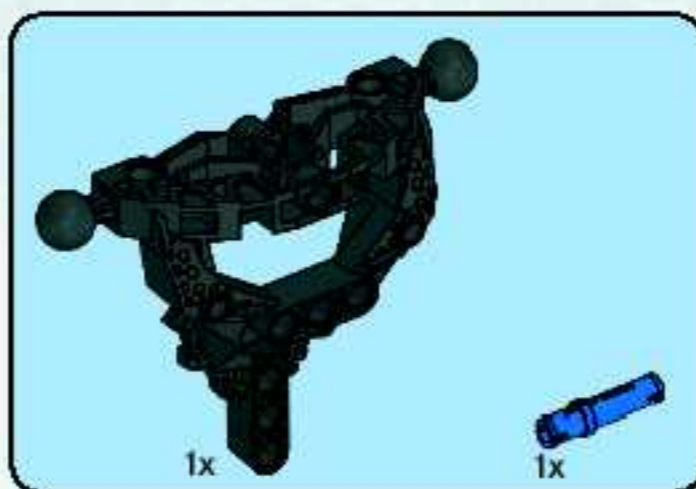

# BIONICLE®

MAKUTA ICEARAX

8953

**WARNING: CHOKING HAZARD.**  
Toy contains small parts and a small ball.  
Not for children under 3 years.

**LEGO**

1

2

1