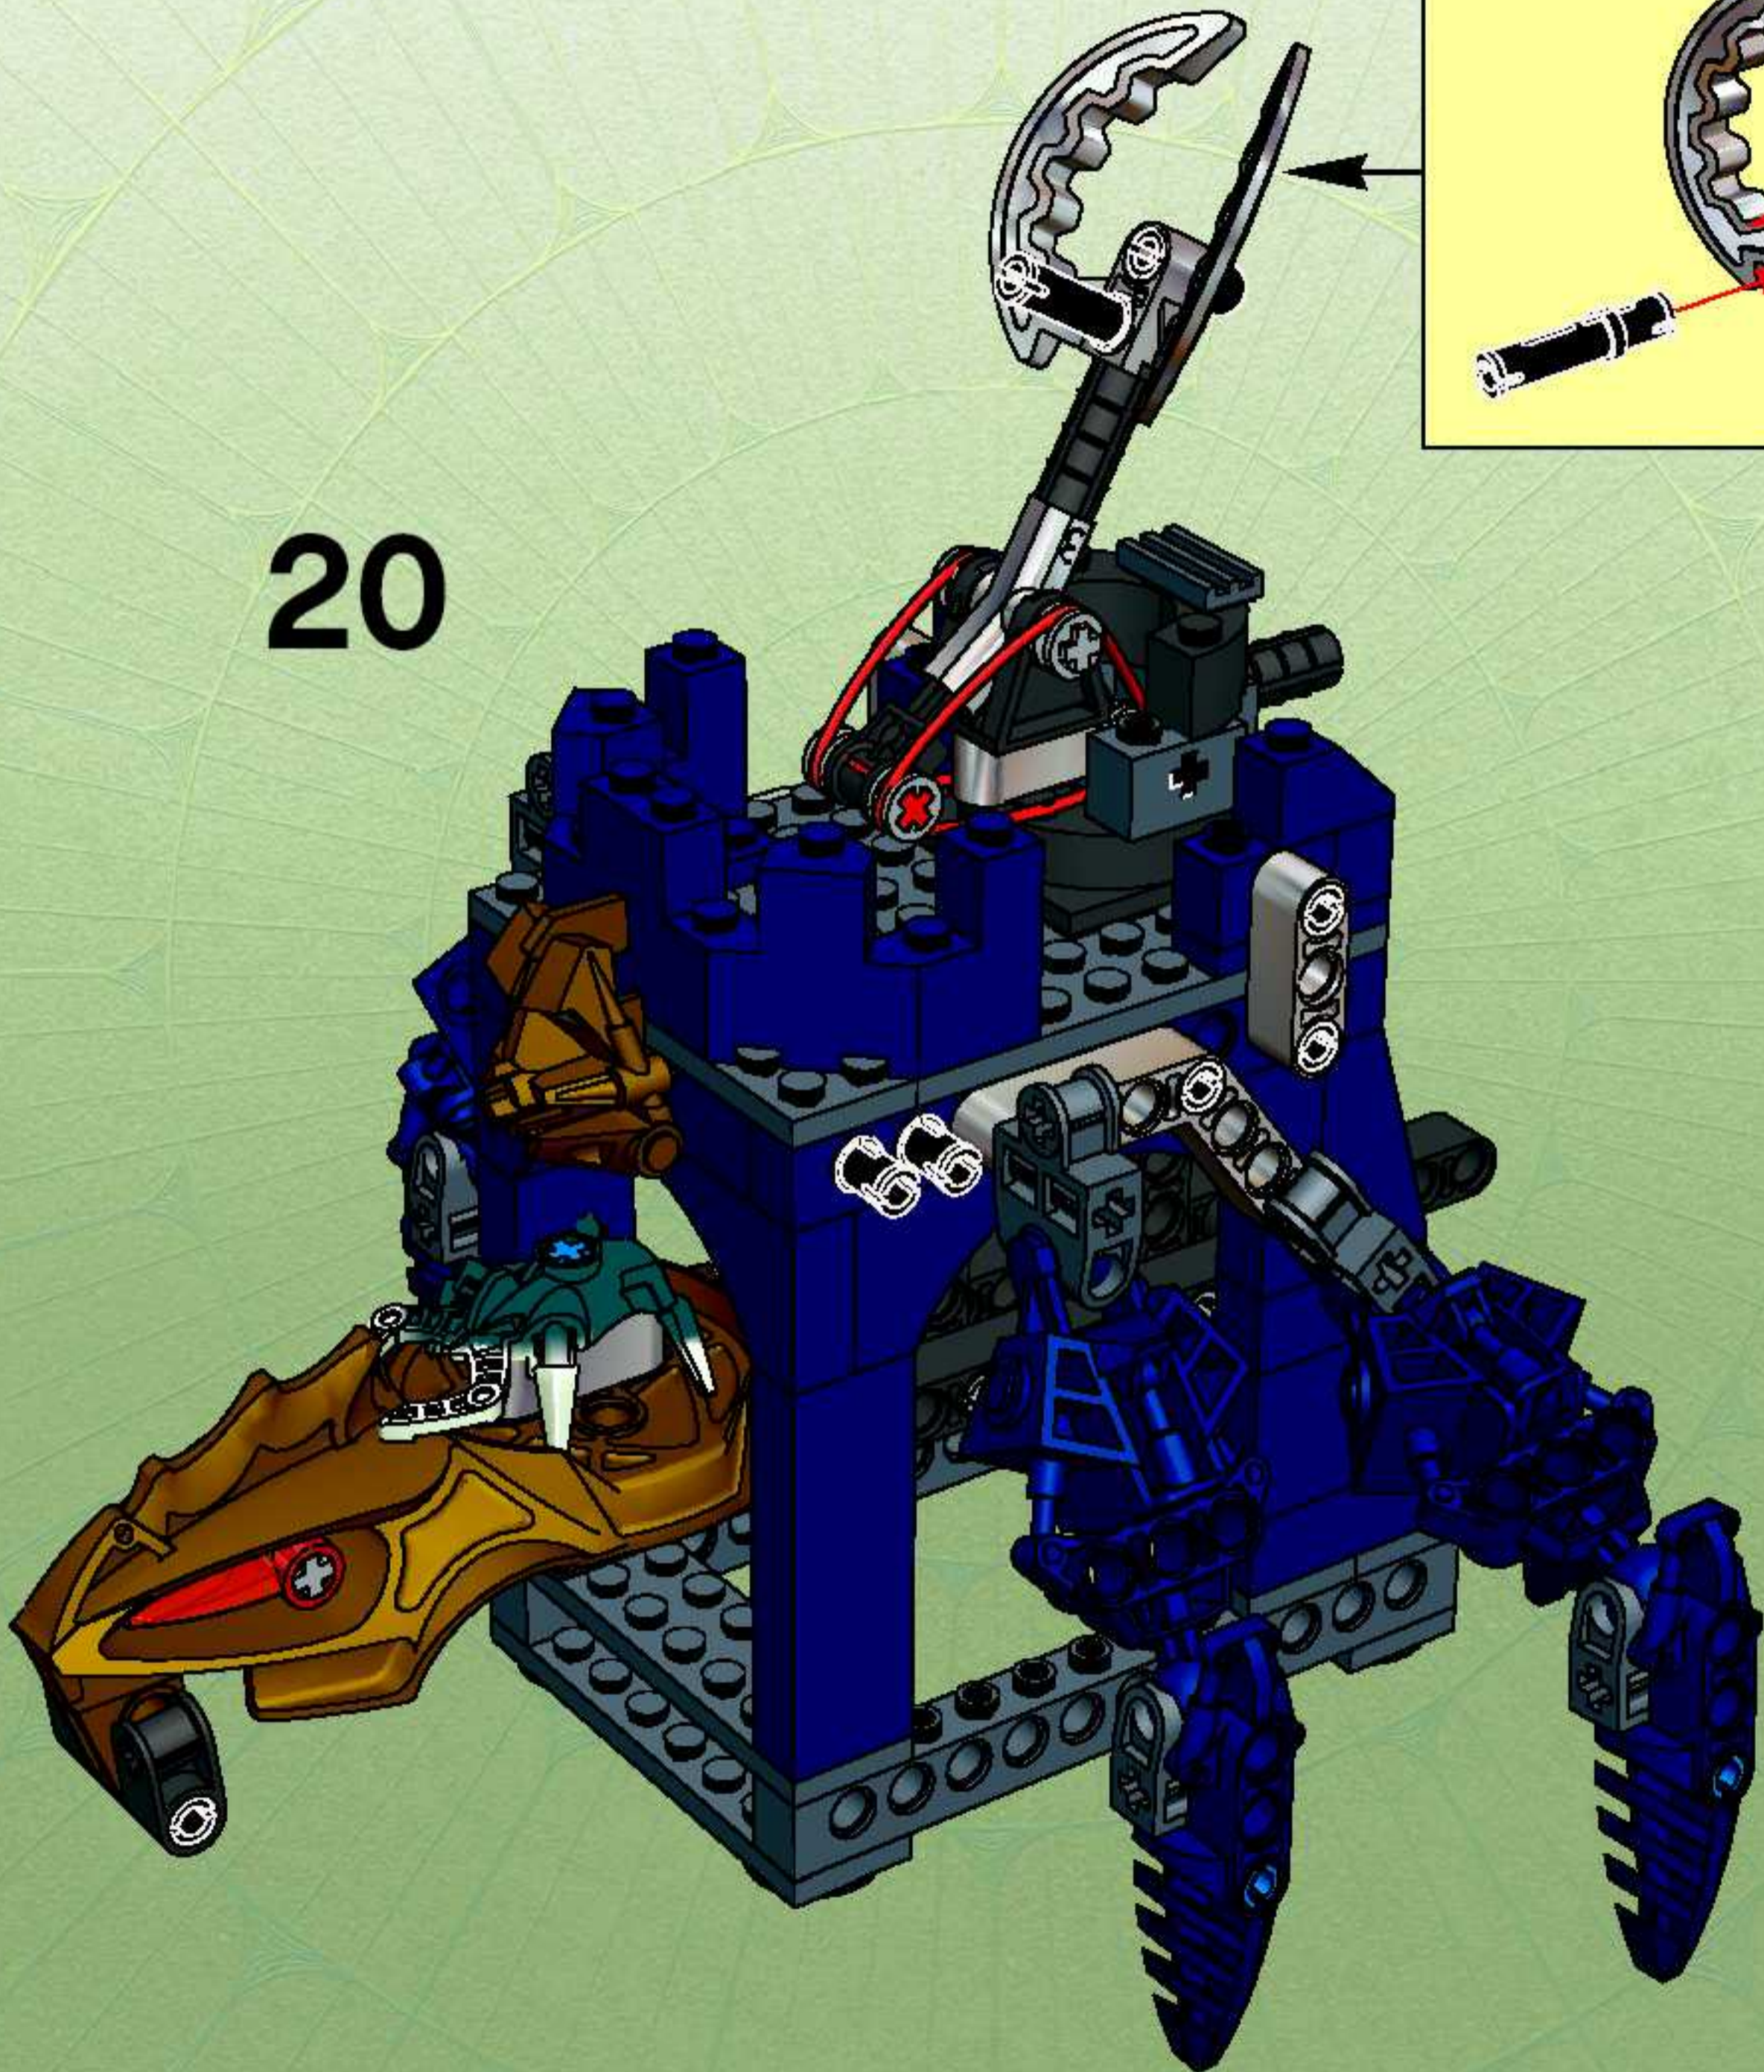

14

19

20

21

22

8759

8758

### The Great Rescue

**The Story**  
The Toa Metru have returned to Metru Nui to save the Matoran, who still lie sleeping in spheres beneath the Coliseum. But the city of legends has become a city of shadows, overrun by spider like creatures called Visorak. Captured by their new foes, the Toa Metru are transformed into half-hero, half-beast Toa.