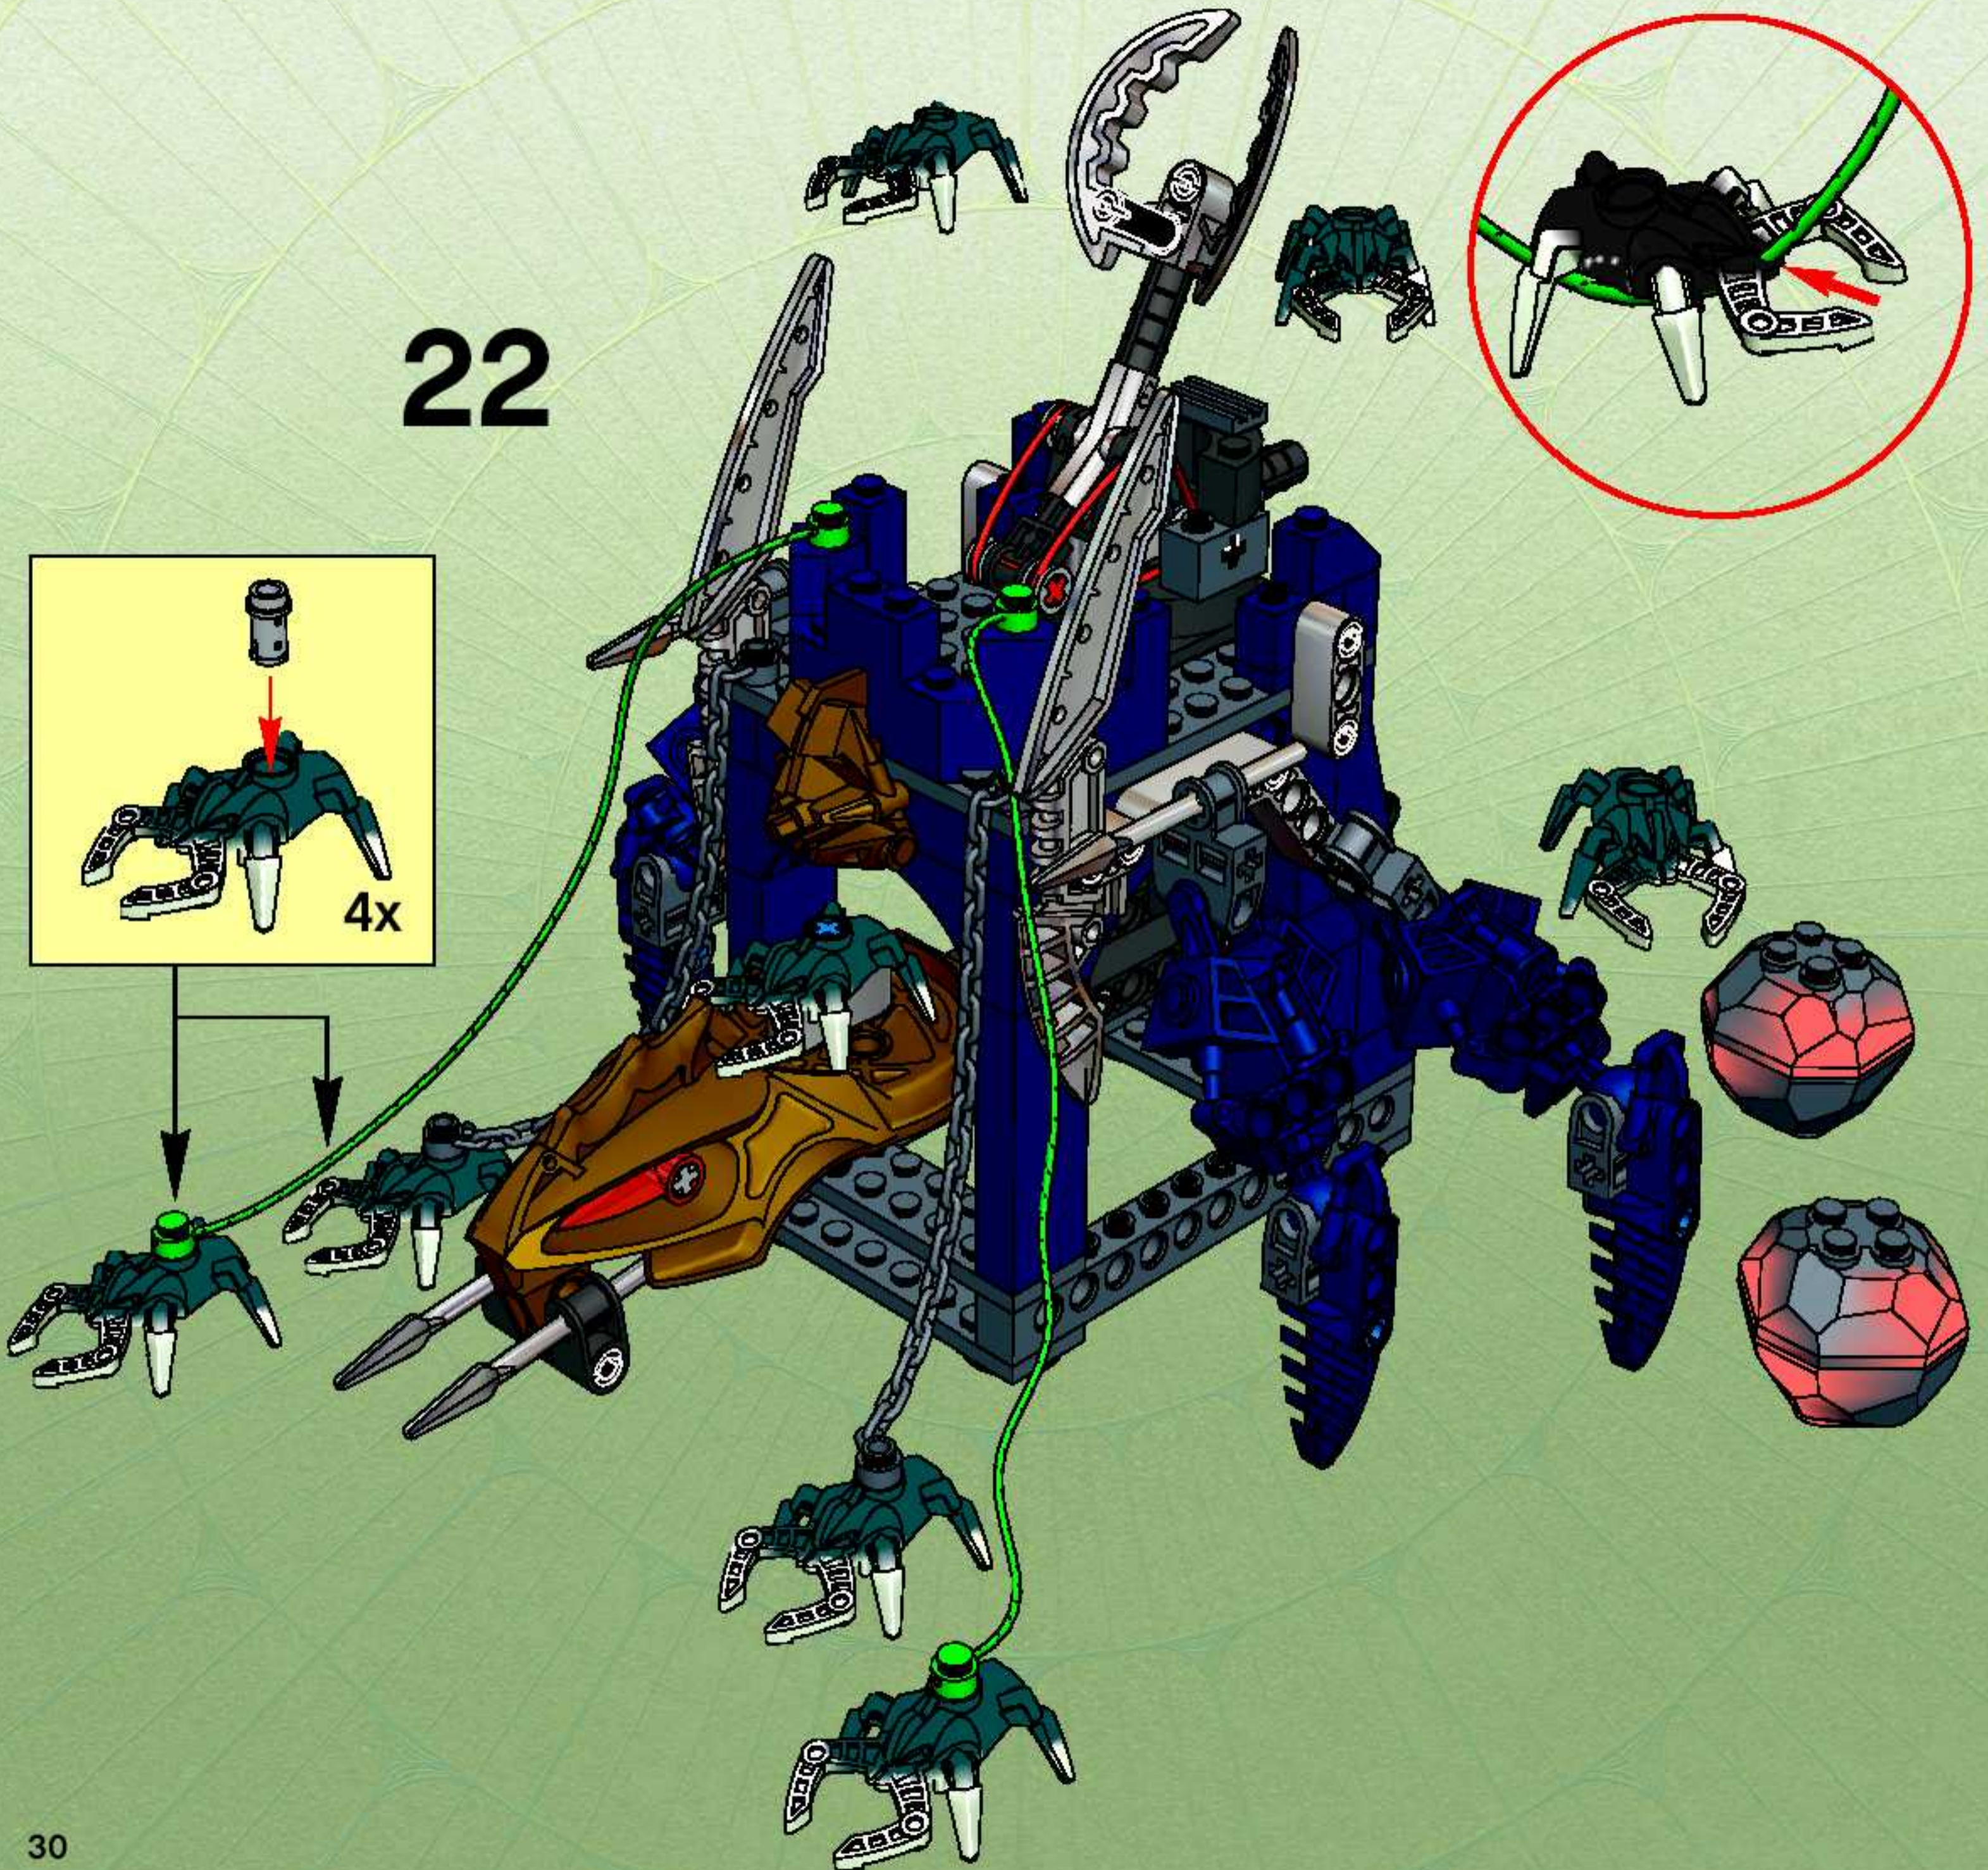

14

19

20

21

22

8759

8758

### The Great Rescue

**The Story**  
The Toa Metru have returned to Metru Nui to save the Matoran, who still lie sleeping in spheres beneath the Coliseum. But the city of legends has become a city of shadows, overrun by spider like creatures called Visorak. Captured by their new foes, the Toa Metru are transformed into half-hero, half-beast Toa.