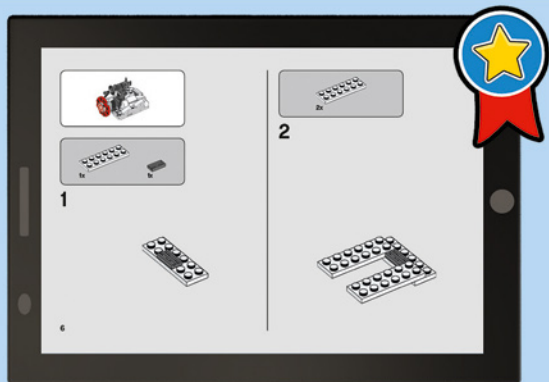

# STAR WARS

75239

**WARNING: CHOKING HAZARD.**  
Toy contains small parts and a small ball.  
Not for children under 3 years.

Disney

1

2

3

**LEGO.com/apps**