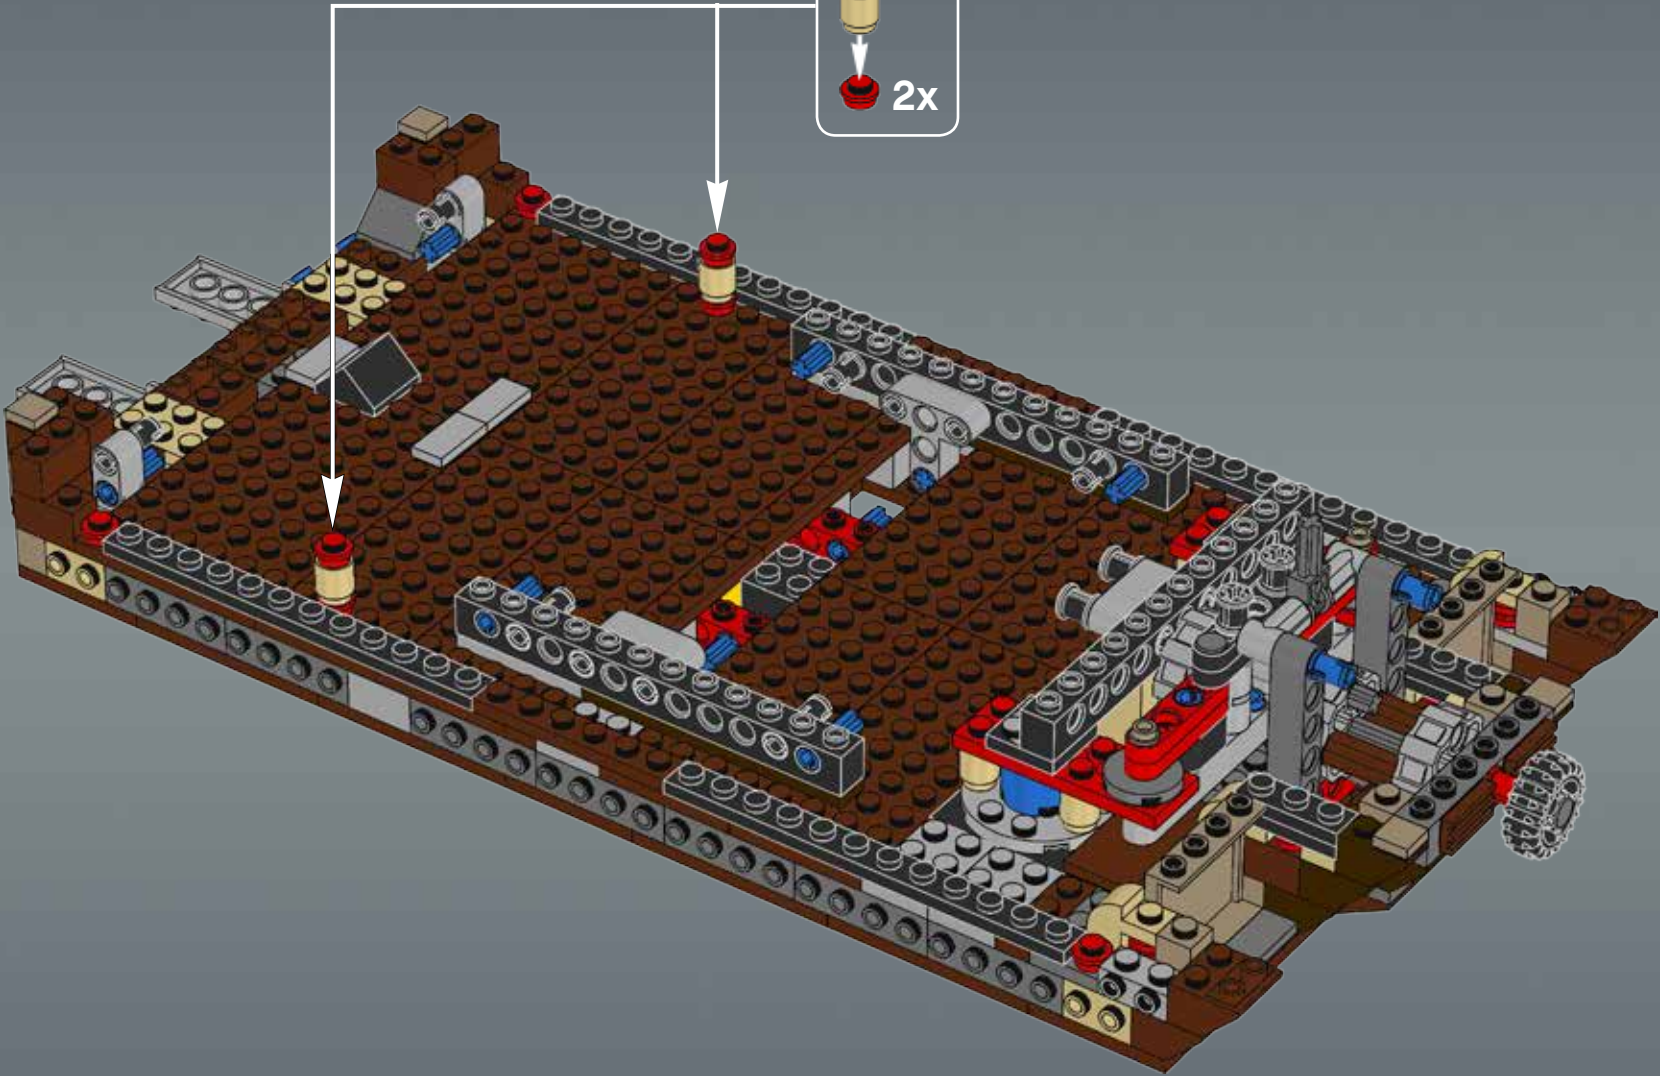

- 4x
- 2x
- 2x
- 2x
- 2x

38