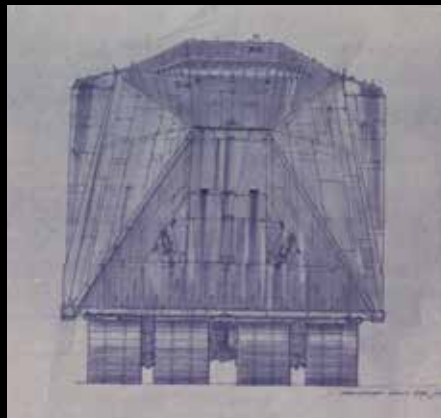

Sandcrawler™ Facts

Manufacturer.....Corellia Mining Corporation
Model.....Digger crawler
Class.....Wheeled
Cost.....150,000 credits (new)
.....60,000 credits (used)

Concept Art

© Lucasfilm Ltd. & TM. All rights reserved.