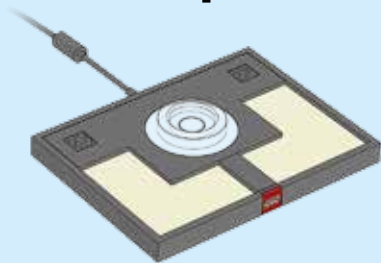

Start game
Spiel starten
Commencer à jouer

Start spillet
Game starten
Starta spelet

Aloita peli
Iniciar juego
Avvia il gioco

Download the latest game content to use this character

- Lade dir die neusten Spielinhalte herunter, um diese Figur zu benutzen
- Télécharge le contenu le plus récent du jeu pour utiliser ce personnage
- Download det nyeste spilindhold for at bruge denne figur
- Download de nieuwste game-inhoud om deze figuur te kunnen gebruiken
- Ladda ner det senaste spelinnehållet för att använda den här karaktären
- Last ned det nyeste spillinnholdet for å ta i bruk denne figuren
- Pääset käyttämään tätä hahmoa lataamalla pelin uusimman sisällön
- Descarga la última actualización de contenido para usar este personaje
- Scarica gli ultimi contenuti del gioco per usare questo personaggio