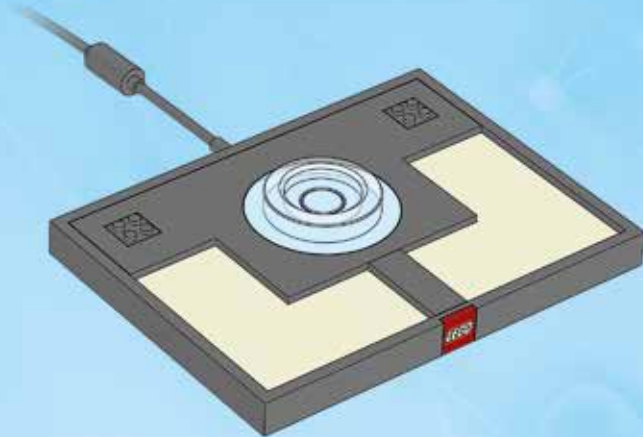

Download the latest game content to use this character

- Lade dir die neusten Spielinhalte herunter, um diese Figur zu benutzen
- Télécharge le contenu le plus récent du jeu pour utiliser ce personnage
- Download det nyeste spilindhold for at bruge denne figur
- Download de nieuwste game-inhoud om deze figuur te kunnen gebruiken
- Ladda ner det senaste spelinnehållet för att använda den här karaktären
- Last ned det nyeste spillinnholdet for å ta i bruk denne figuren
- Pääset käyttämään tätä hahmoa lataamalla pelin uusimman sisällön
- Descarga la última actualización de contenido para usar este personaje
- Scarica gli ultimi contenuti del gioco per usare questo personaggio

Start game
Spiel starten
Commencer à jouer

Start spillet
Game starten
Starta spelet

Aloita peli
Iniciar juego
Avvia il gioco