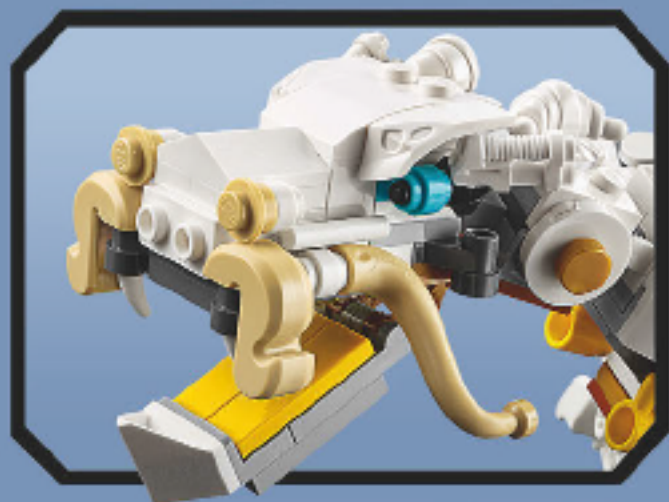

2

49

NINJAGO™

SHADOW OF RONIN

AVAILABLE NOW!

PS VITA

NINTENDO DS

©2015 The LEGO Group. TM & © Warner Bros. Entertainment Inc. (SIS), LEGO, the LEGO logo and the Me Figure are trademarks and/or copyrights of the LEGO Group. Nintendo trademarks and copyrights are properties of Nintendo. "PlayStation" and the "PS" Family logo are registered trademarks and the PlayStation Network logo is a trademark of Sony Computer Entertainment Inc. The "PSVITA" logo is a trademark of the same company. All other trademarks and copyrights are the property of their respective owners.