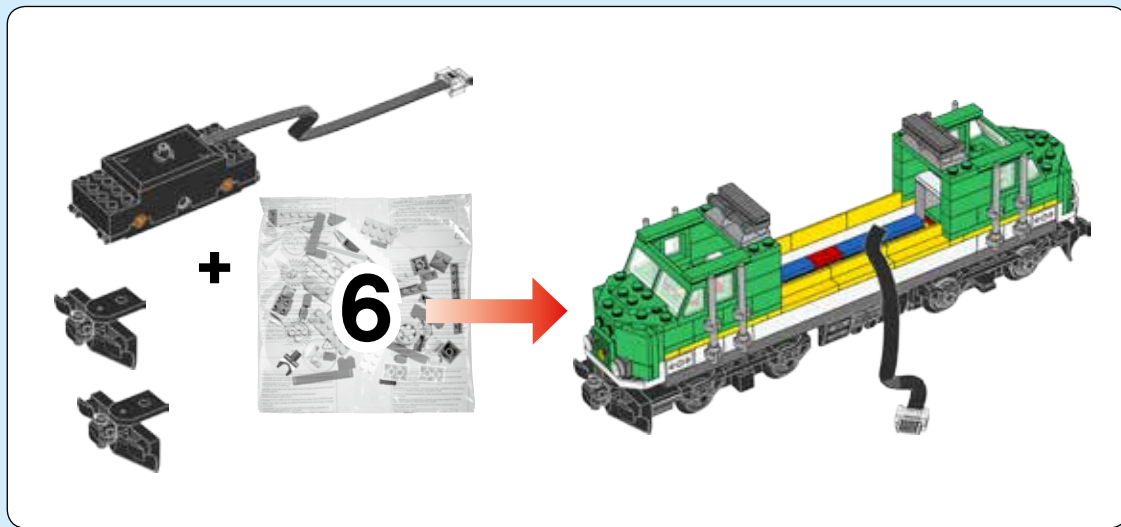

# CITY

60198

 [LEGO.com/city](https://www.lego.com/city)

29

30

31

2x

32