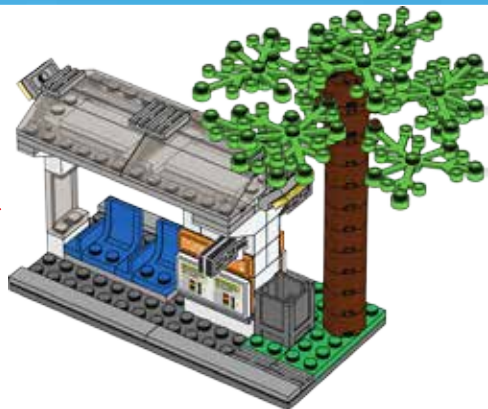

CITY

60097

 [LEGO.com/city](https://www.lego.com/city)

WARNING: CHOKING HAZARD.
Toy contains small parts and a small ball.
Not for children under 3 years.

+

2x

1x

1