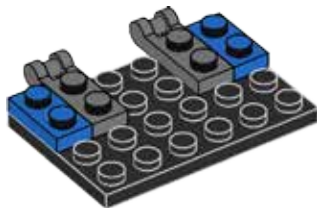

Mixels

BUSTO

41555

WARNING: CHOKING HAZARD.
Toy contains small parts and a small ball.
Not for children under 3 years.

LEGO.com

6150684

1

2